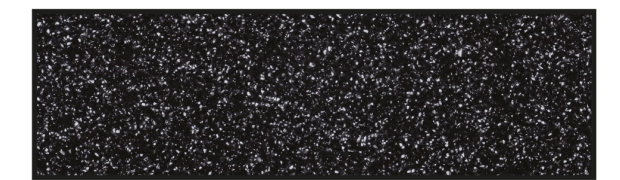

# HOW WILL YOU COLOUR YOURS?

BLACK SAND

## COLOURS

AVAILABLE IN 6 DIFFERENT COLOUR  
OPTIONS FROM WARM EARTHY TONES  
TO COOL AND CONTEMPORARY.  
WHAT WILL YOU CHOOSE?

STANDARD WHITE

PEANUT BUTTER

CLOUD CONCRETE

BLACK SAND

ICE QUEEN

RED QUINOA