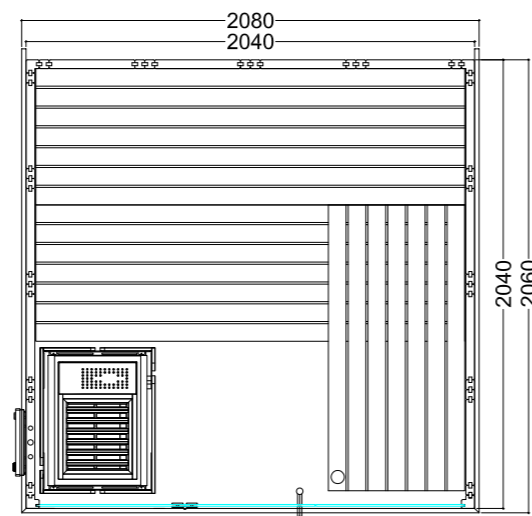

Product details:

- Dimensions 1600 x 1100 x 2040 mm (W / D / H)
- Door made of single pane safety glass (590 x 1915 x 8 mm)
- Single pane safety glass element, clear (365 x 1945 x 8 mm)
- 1 IR red-light, full-spectrum radiator, 350 W (incl. wooden backrest)
- Control unit for infrared radiator (1 circuit)
- 3 silicon cables 5 x 2.5 mm² for sauna heater
- 3 silicon cables 3 x 1.5 mm² for sauna light
- Assembly material and instructions

Product details:

- Dimensions 2060 x 2060 x 2040 mm (W / D / H)
- Doors made of single pane safety glass (680 x 1915 x 8 mm) left or right hinged
- Single pane safety glass element, clear (755 x 1945 x 8 mm)
- 3 silicon cables 5 x 2.5 mm² for sauna heater
- 3 silicon cables 3 x 1.5 mm² for sauna light
- Assembly material and instructions

Recommended heating output: 7.5 – 9 kW
 Item no. ALASKA-C / 1-030-269
 Mirrored assembly option
 Person capacity: 5

Alaska View

Datasheet

Features:

- Cabin made of solid spruce
- Solid roof element with roof rim
- "Prestige" interior made of linden
 - 3 x 620 mm benches
 - 2 headrests
 - Ventilation slit
 - Backrests
 - Intermediate bench panel
 - Heater protection grille (W 530 x D 455 x H 750 mm)
 - Floor grid
 - Lamp with protection without bulb
- Optional:
 - LED set for coloured light in your cabin (item no. LED-AL-V / 1-053-361)

Product details:

- Dimensions 2080 x 2060 x 2040 mm (W / D / H)
- Door made of single pane safety glass (590 x 1915 x 8 mm)
- Single pane safety glass element, clear (674 x 1945 x 8 mm)
- 3 silicon cables 5 x 2.5 mm² for sauna heater
- 3 silicon cables 3 x 1.5 mm² for sauna light
- Assembly material and instructions