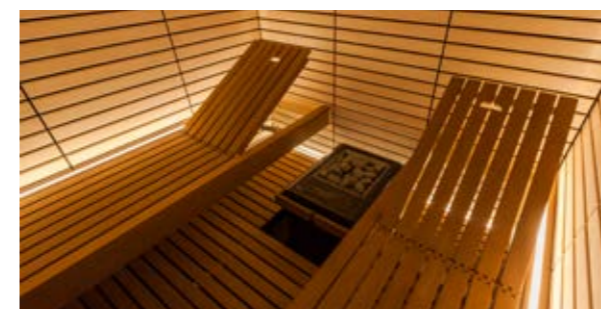

Bench foot 1 height
"Prestige"

Bench foot 2 heights
"Prestige"

Bench foot 1 height
"Emotion LED"

Adjustable head piece

Bench configuration "Emotion"

- Adjustable at various heights
- Easy to use with handle
- Stainless