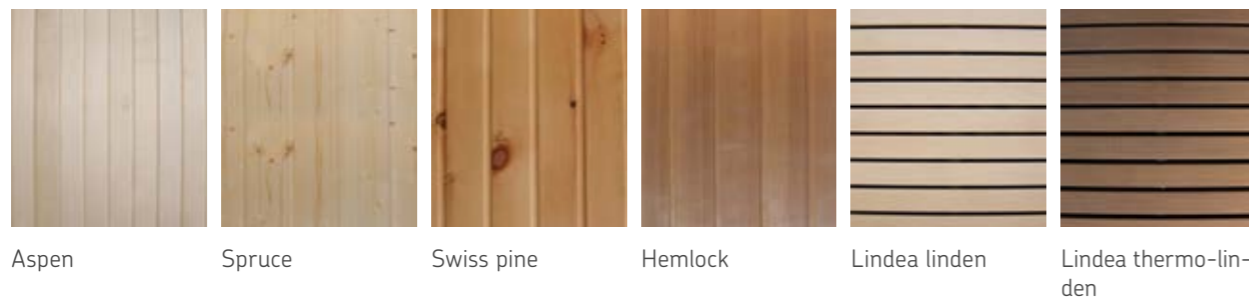

Element cabin: Interior woods and façades: