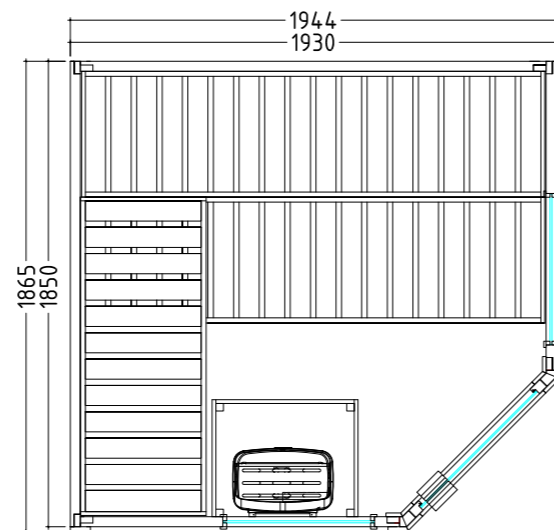

Product details:

- Dimensions 1450 x 1450 x 2040 mm (W / D / H)
- Door made of single pane safety glass (590 x 1915 x 8 mm) left or right hinged
- 3 silicon cables 5 x 2.5 mm² for sauna heater
- 3 silicon cables 3 x 1.5 mm² for sauna light
- Assembly material and instructions

Recommended heating output: 3.6 kW
Item no. WELLFUN-MN+ / 1-030-304
Mirrored assembly option
Person capacity: 3

Basic Corner

Datasheet

Features:

- Cabin made of solid spruce
- Roof element
- "Basic" interior made of spruce
 - 3 x 500 mm wide benches
 - 1 headrest
 - Ventilation slit
 - Heater protection grille (W 550 x D 450 x H 710 mm)
 - Lamp protection with lamp, no bulb
- Optional:
 - LED set for coloured light in your cabin (item no. LED-BA-C / 1-053-372)

Product details:

- Dimensions 1944 x 1865 x 2040 mm (W / D / H)
- Door made of single pane safety glass (647 x 1695 x 8 mm) left or right hinged
- 3 silicon cables 5 x 2.5 mm² for sauna heater
- 3 silicon cables 3 x 1.5 mm² for sauna light
- Assembly material and instructions