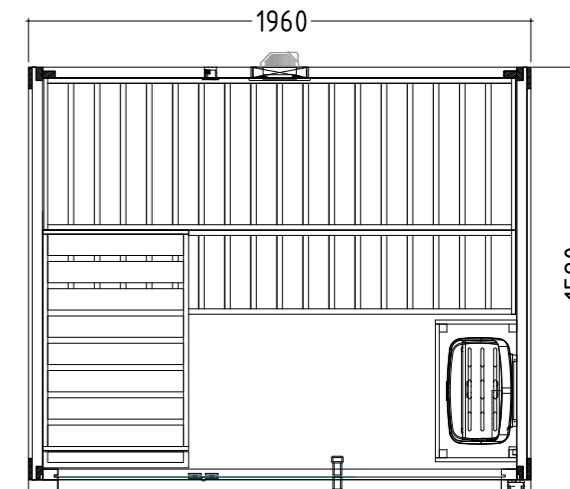

Recommended heating output: 7.5-9 kW
Item no. FAMILY-M / 1-053-767
Mirrored assembly option
Person capacity: 5
Item no. Infrared all-in set
FAMILY-M-S / 1-053-769