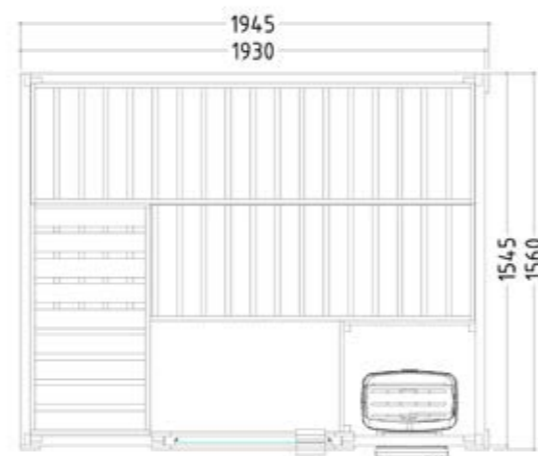

Product details:

- Dimensions 2340 x 2060 x 2040 mm (W / D / H)
- Door made of single pane safety glass (590 x 1915 x 8 mm) left or right hinged
- 3 silicon cables 5 x 2.5 mm² for sauna heater
- 3 silicon cables 3 x 1.5 mm² for sauna light
- Assembly material and instructions

Product details:

- Dimensions 1945 x 1865 x 2040 mm (W / D / H)
- Door made of single pane safety glass (647 x 1695 x 8 mm) left or right hinged
- 3 silicon cables 5 x 2.5 mm² for sauna heater
- 3 silicon cables 3 x 1.5 mm² for sauna light
- Assembly material and instructions

Recommended heating output: 7.5 – 9 kW
 Item no. BASIC-L / 1-030-306
 Mirrored assembly option
 Person capacity: 5

Basic Medium

Datasheet

Features:

- Cabin made of solid spruce
- Roof element
- "Basic" interior made of spruce
 - 3 x 500 mm wide benches
 - 1 headrest
 - Ventilation slit
 - Heater protection grille (W 550 x D 450 x H 730 mm)
 - Lamp protection with lamp, no bulb
- Optional:
 - LED set for coloured light in your cabin (item no. LED-BA-M / 1-053-374)

Product details:

- Dimensions 1945 x 1560 x 2040 mm (W / D / H)
- Door made of single pane safety glass (647 x 1695 x 8 mm) left or right hinged
- 3 silicon cables 5 x 2.5 mm² for sauna heater
- 3 silicon cables 3 x 1.5 mm² for sauna light
- Assembly material and instructions