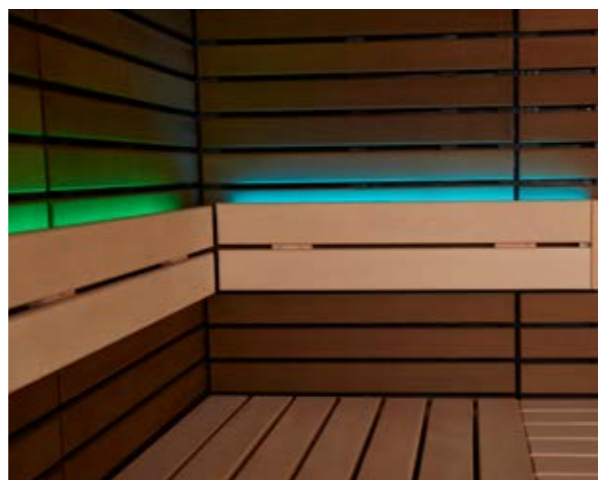

Where there is light, there must also be sound!

Good sound quality in your sauna is guaranteed with the smart solutions from sentiotec. Even operating your sauna by voice control is no longer a dream of the future and can be made reality in your dream sauna.