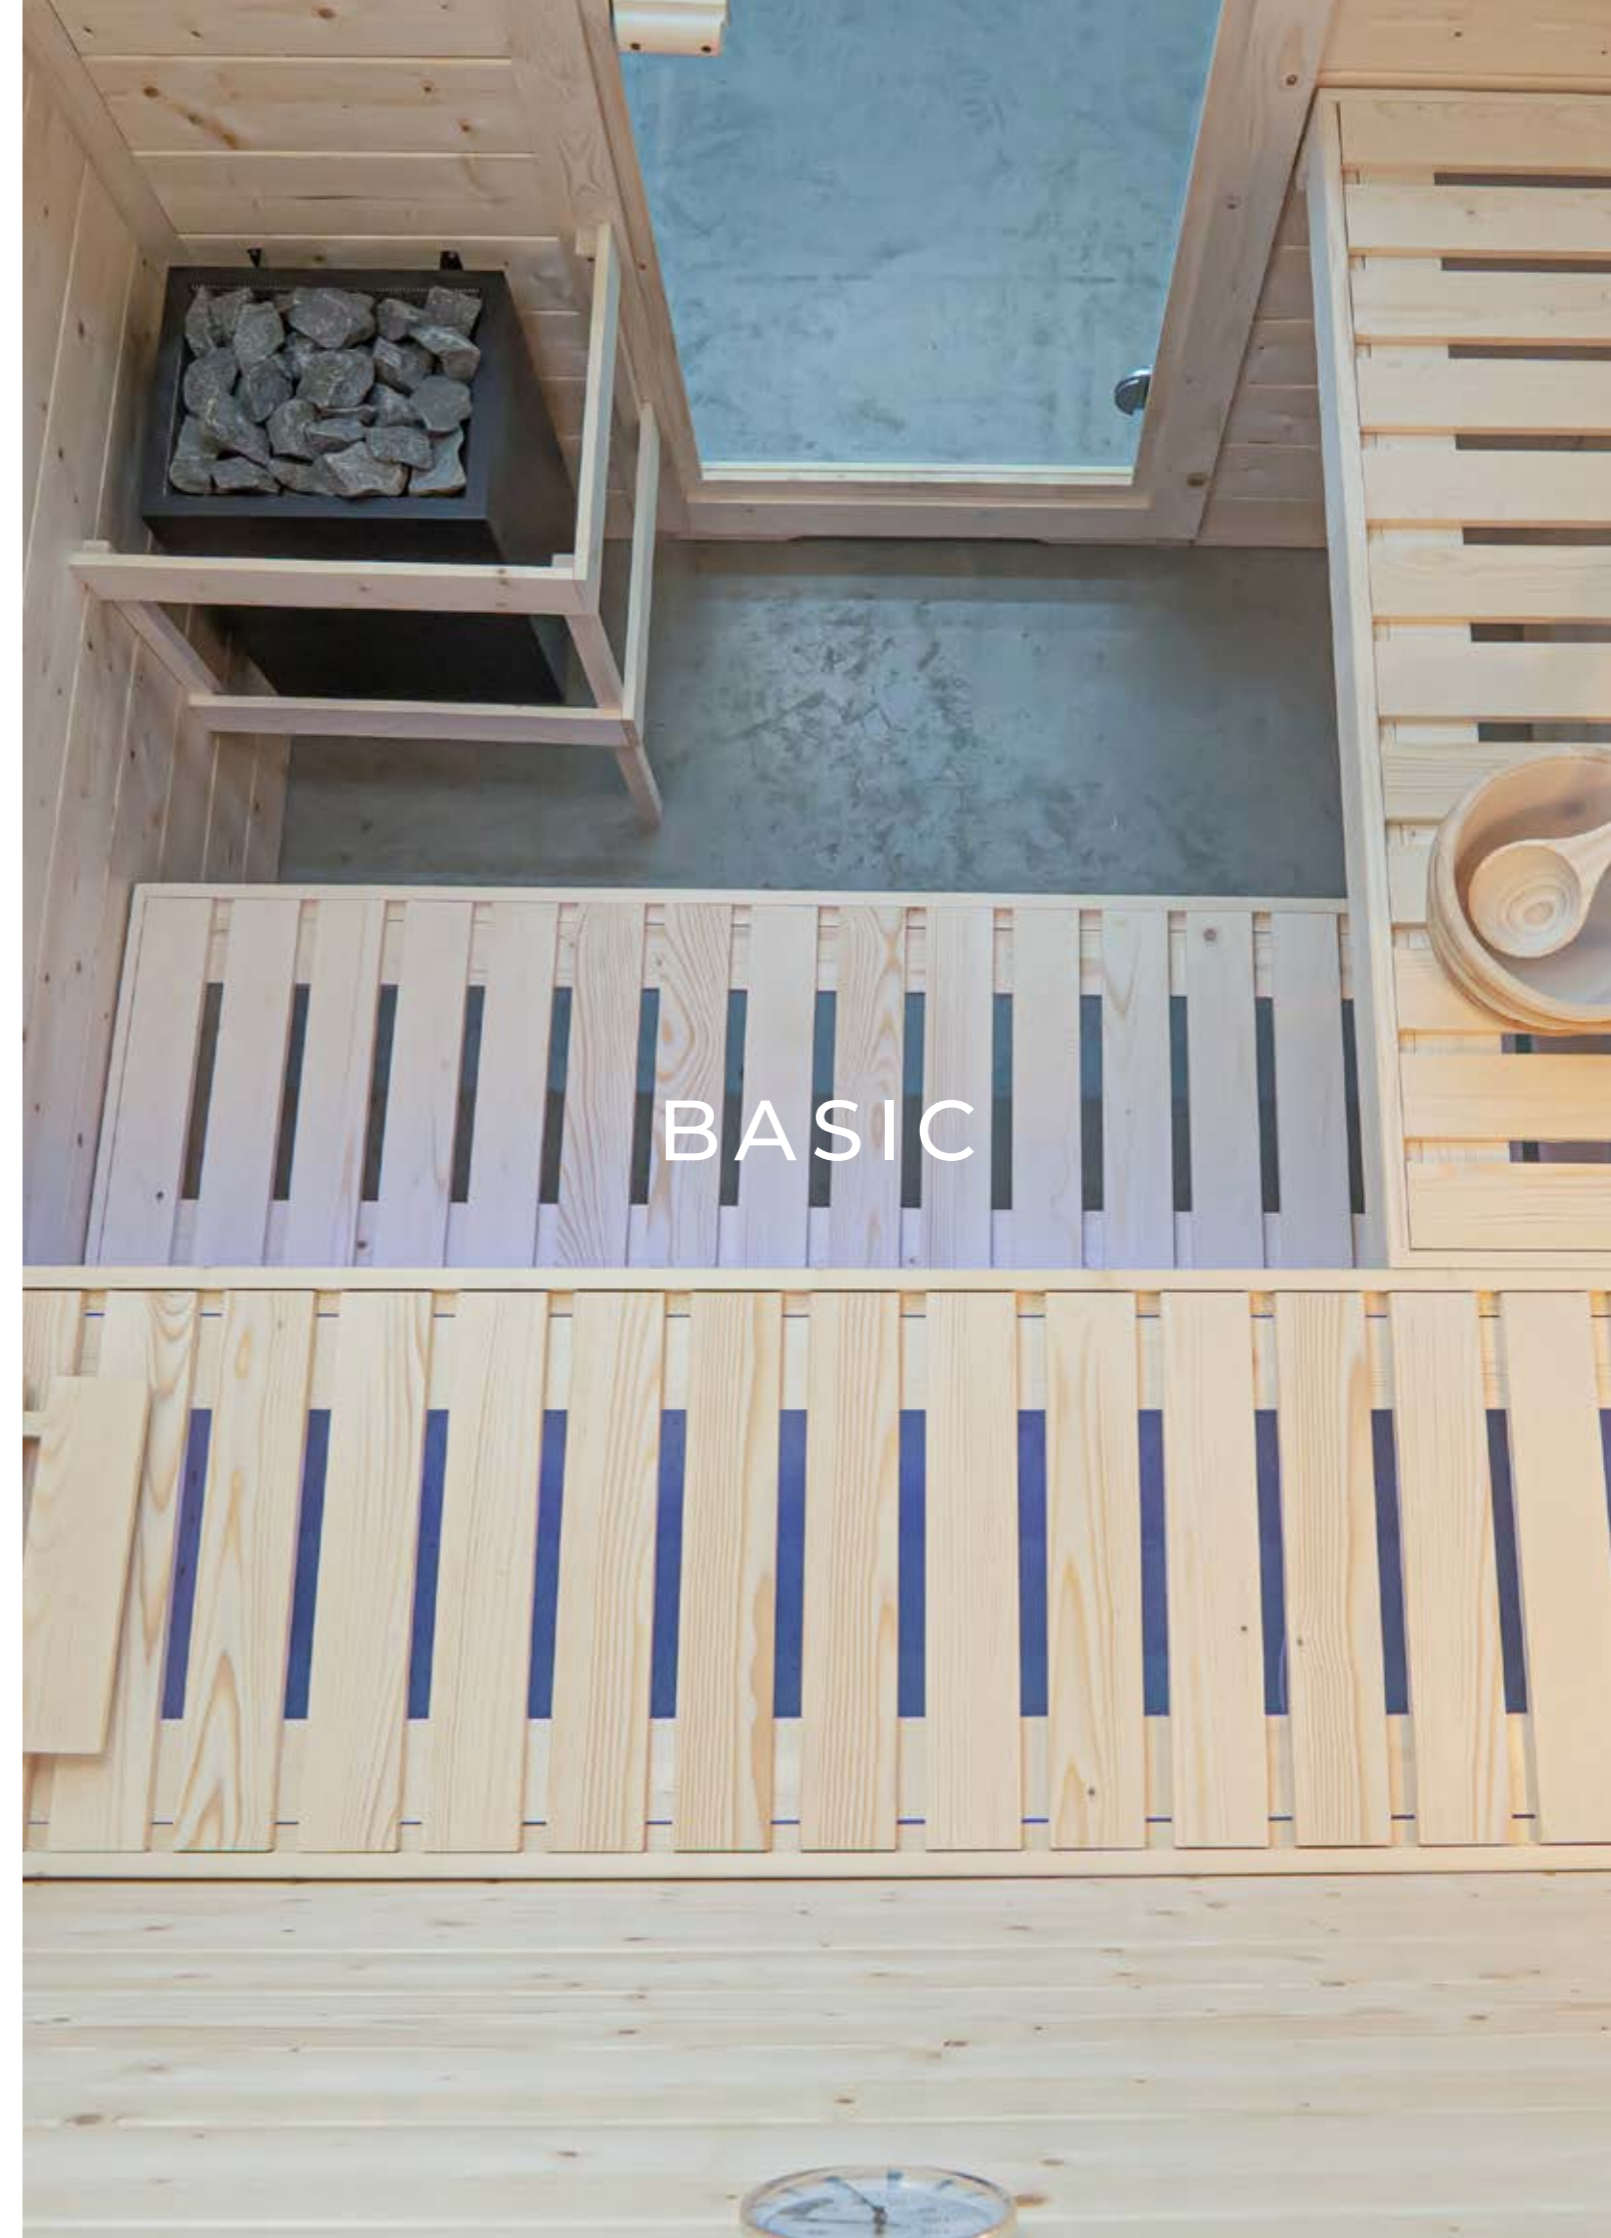

Product details:

- Dimensions 1450 x 1450 x 2040 mm (W / D / H)
- Door made of single pane safety glass (590 x 1915 x 8 mm) left or right hinged
- 3 silicon cables 5 x 2.5 mm² for sauna heater
- 3 silicon cables 3 x 1.5 mm² for sauna light
- Assembly material and instructions

Recommended heating output: 3.6 kW
Item no. WELLFUN-MN+ / 1-030-304
Mirrored assembly option
Person capacity: 3