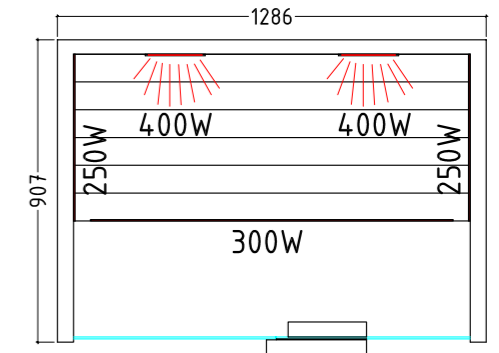

Item no. VENUS-V, 1-045-385
Person capacity: 2