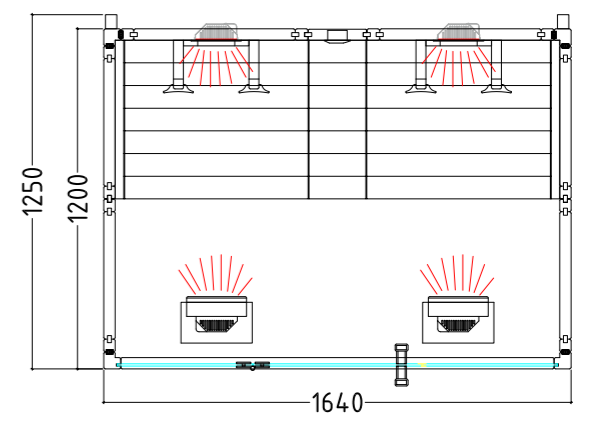

Product details:

- Dimensions 1640 x 1250 x 2020 mm (W / D / H)
- Room length: 1200 mm

Item no. VITAMY-164-B, 1-037-765
Person capacity: 2