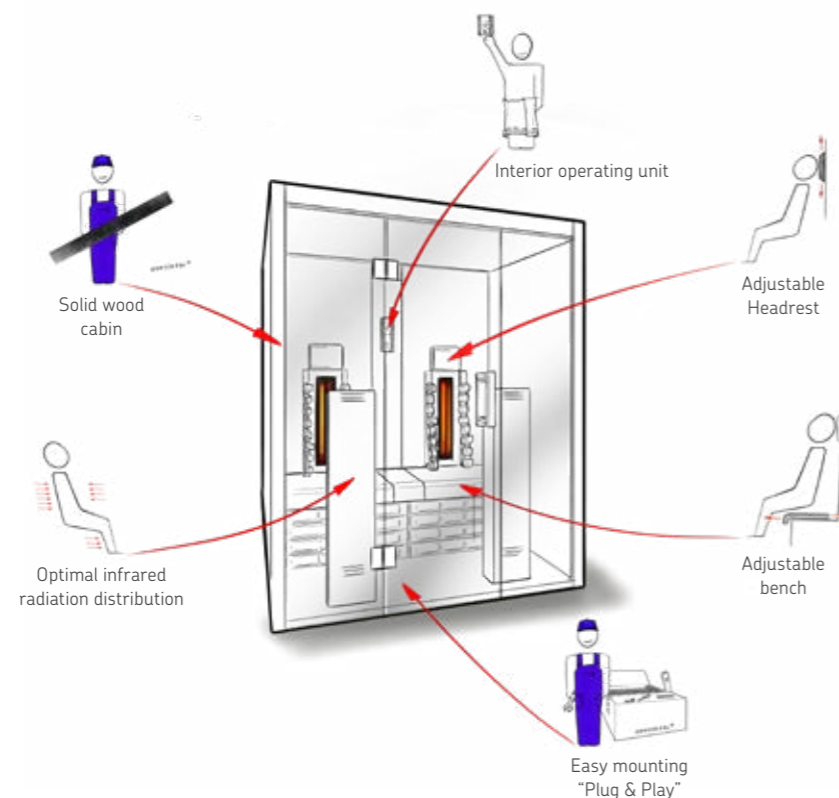

MiniMy

Features:

- IR control unit (PRO D Infra) with 2 dimmable heating circuits, IR plate can also be connected
- Dimmable LED lighting (warm white)
- 1x 350 W ECO full-spectrum radiators (back)
- 1x 500 W ECO full-spectrum radiators (front)
- 1x 100 W infrared heat plate (for calves)
- 1x vent (round) – available as an option: Fan
- 1x soapstone bowl for sauna fragrances
- Infrared radiation with glass: A 24%, B 55%, C 21%
- Single pane safety glass element, clear
- Door made of single pane safety glass incl. wooden handle (590 x 1915 x 8 mm)
- 1 ergonomic backrest

Product details:

- Dimensions 1030 x 1250 x 2020 mm (W / D / H)
- Room length: 1150 mm

Item no. MINIMY-120-B, 1-045-570
Person capacity: 1