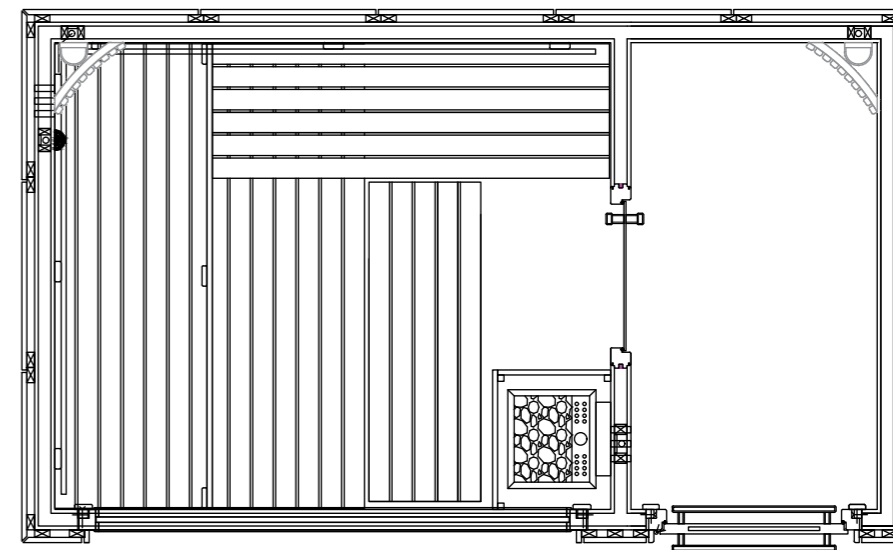

Sauna cabins for the garden

Element and solid wood sauna

Solid cabin "Style 70 Outdoor"

Basic configuration:

- 50 or 80 mm insulation (element cabin)
- Lockable wooden door with glass insert
- 19 mm floor boards as base
- Impregnated base frame
- Prestige interior made of linden
- Benches
- Headrests
- Backrests
- Bench screen

Element cabin "Alpina Outdoor"

- Ventilation slide
- Heater protection grille
- Floor grid
- Lamp protection with lamp, no bulb
- Roofing felt and mounting material
- On-site roof covering
- Rhomboid cladding 20 mm in spruce incl. façade with rear ventilation or with the on-site décor option

Dimensions:

- With an individual height and variable floor space
- Floor plan max. 5 x 3.5 m
- the lobby can be adapted individually

This way to the enquiry form:

Element cabin: Interior woods and façades:

Element cabin: Rhomboid cladding colour options*:

*other colours on request