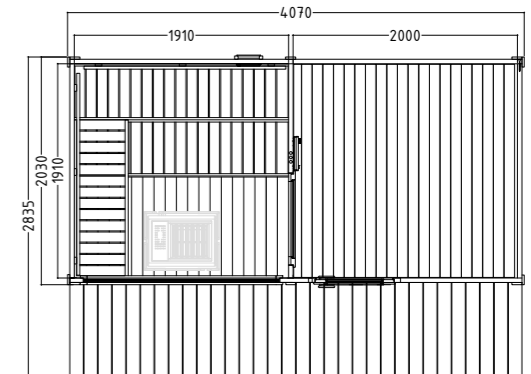

Recommended heating output:
9 – 10.5 kW
Item no. SCALA-L, 1-053-023
Person capacity: 5