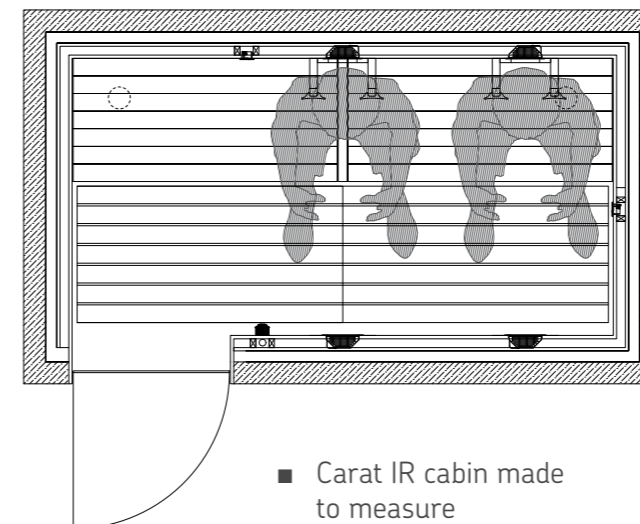

Optional equipment: deep infrared warmth

- Infrared full spectrum radiator, control unit, frame and installation

- Infrared heating plates

Ergonomic infrared backrest

- Available in 2 types of wood (light and dark)

- Style IR cabin made to measure

- Style IR cabin made to measure

- Carat IR cabin made to measure

STEAM BATHS

CUSTOM-MADE SAUNAS

| | |
|--|----|
| <i>Spa modules</i> | 82 |
| <i>Showers & benches</i> | 83 |
| <i>Relax module, door & lighting</i> | 84 |

Custom-made Spa Modules

Steam baths made to measure

sentiotec Spa Modules for your wellness area.

The Spa Modules allow you to have your dream steam bath configured by us; from the walls to the interior fittings. The compact design allows them to be customised for small spaces and makes the modules quick and easy to install. Showers and pools won't be a problem for the flexible modules made of extruded polystyrene (XPS) either.