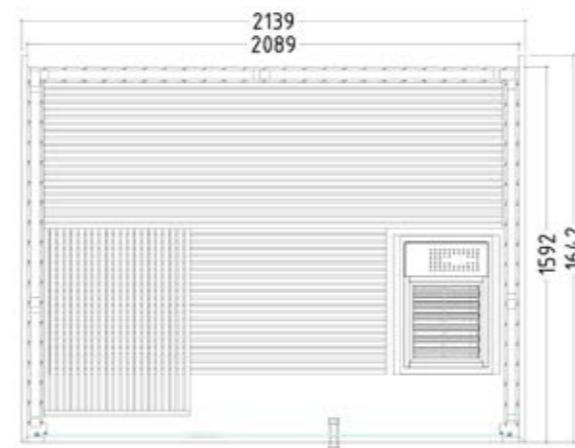

Product details:

- Dimensions 1960 x 1590 x 2040 mm (W / D / H)
- Door made of 8 mm ESG clear glass
- Door handle wood lime/wood black
- 2 glass elements made of 8 mm ESG clear glass
- Also available as a SET with the technical devices and an infrared full spectrum radiator
- 4 running meters silicone cable 5x2.5mm²
- Optional:
 - Also available as an infrared set including PRO-D2i sauna control unit, PRO-D2-CU additional control unit, ECO infrared heater - 350W, sentiotec 190E sauna heater - 9kW, sauna stones, bench sensor F2.

Product details:

- Dimensions 2139 x 2152 x 2010 mm (W / D / H)
- Door made of single pane safety glass (590 x 1915 x 8 mm) left or right hinged
- Single pane safety glass elements, clear (694 x 1952 x 8 mm)
- 12.5 mm sturdy tongue and groove boards
- 3 silicon cables 5 x 2.5 mm² for sauna heater
- 3 silicon cables 3 x 1.5 mm² for sauna light
- Assembly material and instructions

Recommended heating output: 7.5 – 9 kW
 Item no. PANORAMA-L / 1-038-850
 Mirrored assembly option
 Person capacity: 5

Panorama Small

65 mm 590 x 1915 x 8 mm Optional

Datasheet

Features:

- Element cabin made of spruce
- Roof element with roof rim
- "Panorama" interior made of linden
 - 3 x 620 mm benches
 - 2 headrests
 - Ventilation slit
 - Backrests
 - Intermediate bench panel
 - Heater protection grille (W 526 x D 455 x H 580 mm)
 - Floor grid
 - Lamp with protection without bulb
- Optional:
 - LED set for coloured light in your cabin (item no. LED-PA-S / 1-053-376)

Product details:

- Dimensions 2139 x 1642 x 2010 mm (W / D / H)
- Door made of single pane safety glass (590 x 1915 x 8 mm) left or right hinged
- Single pane safety glass elements, clear (694 x 1952 x 8 mm)
- 12.5 mm sturdy tongue and groove boards
- 3 silicon cables 5 x 2.5 mm² for sauna heater
- 3 silicon cables 3 x 1.5 mm² for sauna light
- Assembly material and instructions