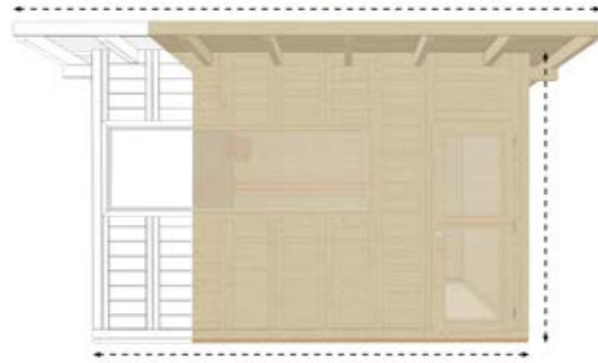

Wall thickness:

The total wall thickness is 110 mm (70 mm + 40 mm Lindea decor)

Sauna cabins for the garden

Element and solid wood sauna

Solid cabin "Style 70 Outdoor"

Solid spruce 70 mm

Basic configuration: