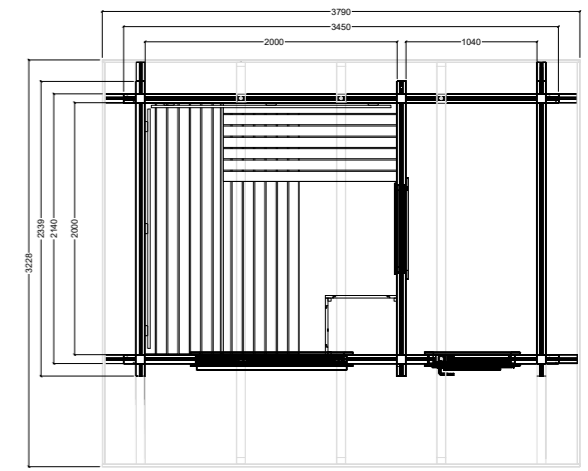

Product details:

- Dimensions 1945 x 1560 x 2040 mm (W / D / H)
- Door made of single pane safety glass (647 x 1695 x 8 mm) left or right hinged
- 3 silicon cables 5 x 2.5 mm² for sauna heater
- 3 silicon cables 3 x 1.5 mm² for sauna light
- Assembly material and instructions

Product details:

- Dimensions 2139 x 2152 x 2010 mm (W / D / H)
- Door made of single pane safety glass (590 x 1915 x 8 mm) left or right hinged
- Single pane safety glass elements, clear (694 x 1952 x 8 mm)
- 12.5 mm sturdy tongue and groove boards
- 3 silicon cables 5 x 2.5 mm² for sauna heater
- 3 silicon cables 3 x 1.5 mm² for sauna light
- Assembly material and instructions

Recommended heating output:
9-10.5 kW

Item no. can be found in the data sheet
Person capacity: 5

Lava

-  70 mm
- 
-  635 x 1935 mm
-  Optional

Datasheet

Features:

- Approx. 70 mm solid spruce block planks with triple tongue and groove
- Separate lobby
- 19 mm floor boards as base
- Impregnated base frame
- Double-glazed fixed window (1190 x 690 x 70 mm)
- Door made of single pane safety glass (8mm) from the lobby into the sauna
- Outer lockable wooden door with double-glazed glass
- "Prestige" interior made of linden
 - 3 x 620 mm wide benches
 - 2 backrests
 - Intermediate bench panel
 - Heater protection grille
 - Lamp with protection without bulb
- Optional:
 - LED set for coloured light in your cabin (item no. LED-LAVA / 1-053-377)

Product details:

- Dimensions: Sauna 3450 x 2340 x 2100 mm (W / D / H)
Roof 3790 x 3240 x 2600 mm (W / D / H)
- Roof overhang 250 mm at side and rear, 800 mm at front
- Lockable door (635 x 1935 mm), right hinge with double-glazed glass
- 3 silicon cables 5 x 2.5 mm² for sauna heater
- 3 silicon cables 3 x 1.5 mm² for sauna light
- Roofing felt and mounting material
- Assembly material and instructions