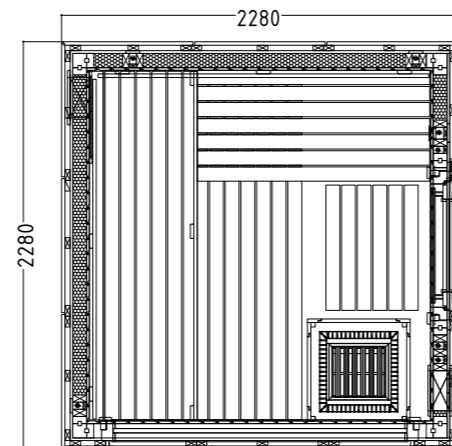

without rhombus decor

Recommended heating output:
9-10.5 kW

Item no. can be found in the data sheet
Person capacity: 5