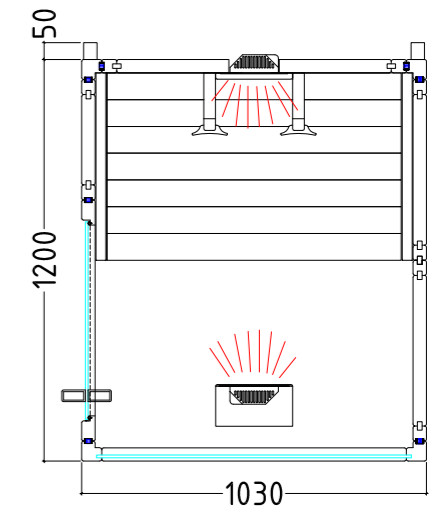

Product details:

- Dimensions 1640 x 1250 x 2020 mm (W / D / H)
- Room length: 1200 mm

Item no. VITAMY-164-B, 1-037-765
Person capacity: 2

MiniMy

Datasheet

Features:

- IR control unit (PRO D Infra) with 2 dimmable heating circuits, IR plate can also be connected
- Dimmable LED lighting (warm white)
- 1x 350 W ECO full-spectrum radiators (back)
- 1x 500 W ECO full-spectrum radiators (front)
- 1x 100 W infrared heat plate (for calves)
- 1x vent (round) – available as an option: Fan
- 1x soapstone bowl for sauna fragrances
- Infrared radiation with glass: A 24%, B 55%, C 21%
- Single pane safety glass element, clear
- Door made of single pane safety glass incl. wooden handle (590 x 1915 x 8 mm)
- 1 ergonomic backrest

Product details:

- Dimensions 1030 x 1250 x 2020 mm (W / D / H)
- Room length: 1150 mm

Item no. MINIMY-120-B, 1-045-570
Person capacity: 1

VENUS VITAL

Venus Vital

Datasheet

Features:

- Hemlock on inside and outside
- With adjustable heating elements
- Bench made of hemlock