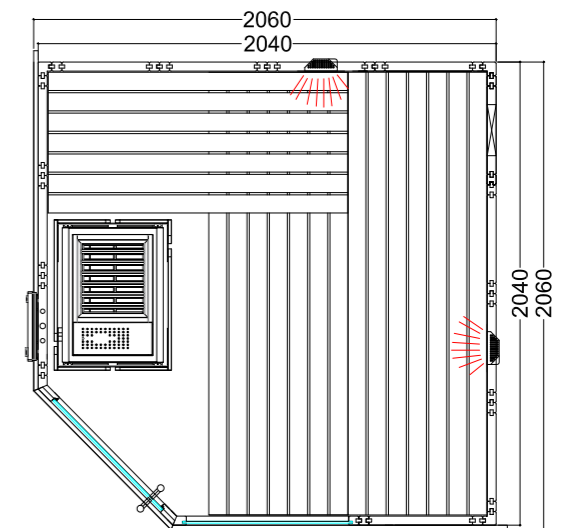

ALASKA

Alaska Corner Infra+

Datasheet

Features:

- Cabin made of solid spruce
- Solid roof elements with roof rim
- "Prestige" interior made of linden
 - 3 x 620 mm benches
 - Adjustable head piece
 - 2 headrests
 - Ventilation slit
 - Backrests
 - Intermediate bench panel
 - Heater protection grille (W 530 x D 455 x H 750 mm)
 - Floor grid
 - Lamp with protection without bulb
- Optional:
 - LED set for coloured light in your cabin (item no. LED-AL-C-IR / 1-053-358)

Product details:

- Dimensions 2060 x 2060 x 2040 mm (W / D / H)
- Door made of single pane safety glass (680 x 1915 x 8 mm) left or right hinged
- Single pane safety glass element, clear (755 x 1945 x 8 mm)
- 2 IR red-light, full-spectrum radiators, each 350 W (incl. wooden backrest)
- Control unit for infrared radiators (1 circuit)
- 3 silicon cables 5 x 2.5 mm² for sauna heater
- 3 silicon cables 3 x 1.5 mm² for sauna lamp
- Assembly material and instructions