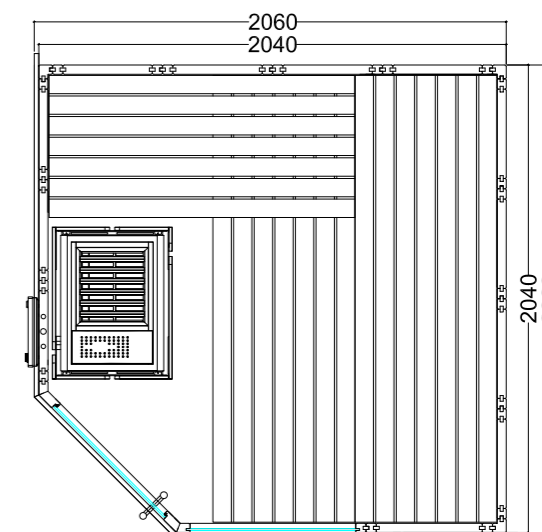

Product details:

- Dimensions 2060 x 2060 x 2040 mm (W / D / H)
- Door made of single pane safety glass (680 x 1915 x 8 mm) left or right hinged
- Single pane safety glass element, clear (755 x 1945 x 8 mm)
- 2 IR red-light, full-spectrum radiators, each 350 W (incl. wooden backrest)
- Control unit for infrared radiators (1 circuit)
- 3 silicon cables 5 x 2.5 mm² for sauna heater
- 3 silicon cables 3 x 1.5 mm² for sauna lamp
- Assembly material and instructions

Product details:

- Dimensions 1600 x 1100 x 2040 mm (W / D / H)
- Door made of single pane safety glass (590 x 1915 x 8 mm)
- Single pane safety glass element, clear (365 x 1945 x 8 mm)
- 1 IR red-light, full-spectrum radiator, 350 W (incl. wooden backrest)
- Control unit for infrared radiator (1 circuit)
- 3 silicon cables 5 x 2.5 mm² for sauna heater
- 3 silicon cables 3 x 1.5 mm² for sauna light
- Assembly material and instructions

Recommended heating output: 3.6 kW
 Item no. ALASKA-MN-IR+ / 1-030-245
 Mirrored assembly option
 Person capacity: 2

Alaska Corner

Datasheet

Features:

- Cabin made of solid spruce
- Solid roof element with roof rim
- "Prestige" interior made of linden
 - 3 x 620 mm benches
 - 2 headrests
 - Ventilation slit
 - Backrests
 - Intermediate bench panel
 - Heater protection grille (W 530 x D 455 x H 750 mm)
 - Floor grid
 - Lamp with protection without bulb
- Optional:
 - LED set for coloured light in your cabin (item no. LED-AL-C / 1-053-360)

Product details:

- Dimensions 2060 x 2060 x 2040 mm (W / D / H)
- Doors made of single pane safety glass (680 x 1915 x 8 mm) left or right hinged
- Single pane safety glass element, clear (755 x 1945 x 8 mm)
- 3 silicon cables 5 x 2.5 mm² for sauna heater
- 3 silicon cables 3 x 1.5 mm² for sauna light
- Assembly material and instructions