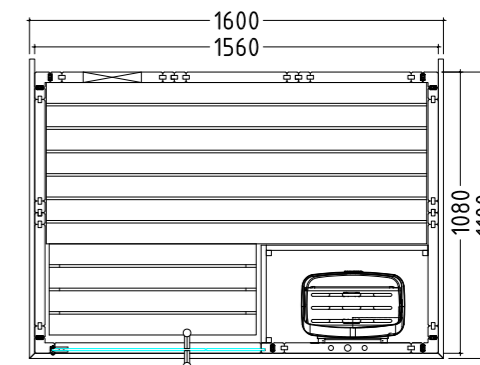

Product details:

- Dimensions 2060 x 2060 x 2040 mm (W / D / H)
- Doors made of single pane safety glass (680 x 1915 x 8 mm) left or right hinged
- Single pane safety glass element, clear (755 x 1945 x 8 mm)
- 3 silicon cables 5 x 2.5 mm² for sauna heater
- 3 silicon cables 3 x 1.5 mm² for sauna light
- Assembly material and instructions

Product details:

- Dimensions 2080 x 2060 x 2040 mm (W / D / H)
- Door made of single pane safety glass (590 x 1915 x 8 mm)
- Single pane safety glass element, clear (674 x 1945 x 8 mm)
- 3 silicon cables 5 x 2.5 mm² for sauna heater
- 3 silicon cables 3 x 1.5 mm² for sauna light
- Assembly material and instructions

Recommended heating output: 7.5 – 9 kW
 Item no. ALASKA-V / 1-040-132
 Mirrored assembly option
 Person capacity: 5

Alaska Mini

Datasheet

Features:

- Cabin made of solid spruce
- Solid roof element with roof rim
- "Prestige" interior made of linden
 - 1 x 620 mm bench, 1 x 350 mm footstep
 - 1 headrest
 - Ventilation slit
 - Backrests
 - Intermediate bench panel
 - Heater protection grille (W 625 x D 355 mm)
 - Lamp with protection without bulb
- Optional:
 - LED set for coloured light in your cabin (item no. LED-AL-M / 1-053-362)

Product details:

- Dimensions 1600 x 1100 x 2040 mm (W / D / H)
- Door made of single pane safety glass (590 x 1915 x 8 mm)
- Single pane safety glass element, clear (224 x 1945 x 8 mm)
- 3 silicon cables 5 x 2.5 mm² for sauna heater
- 3 silicon cables 3 x 1.5 mm² for sauna light
- Assembly material and instructions