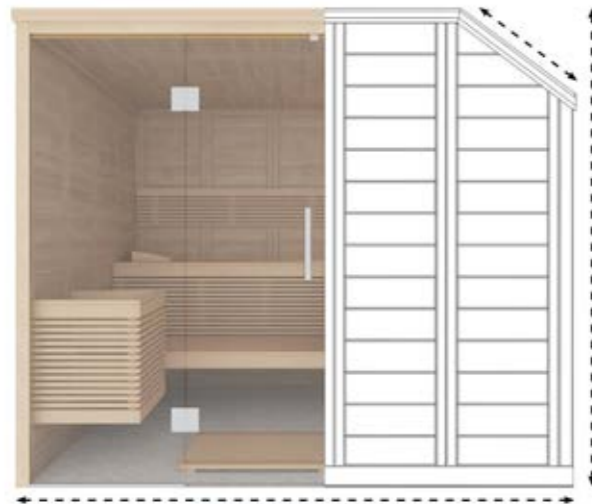

Indoor sauna cabins

Element and solid wood sauna