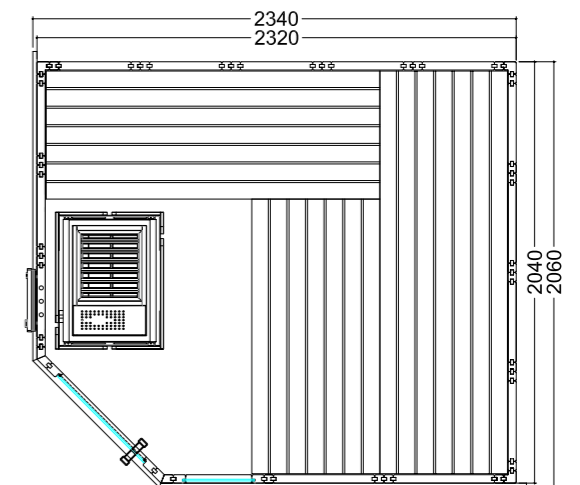

Product details:

- Dimensions 2340 x 2060 x 2040 mm (W / D / H)
- Door made of single pane safety glass (590 x 1915 x 8 mm) left or right hinged
- 3 silicon cables 5 x 2.5 mm² for sauna heater
- 3 silicon cables 3 x 1.5 mm² for sauna light
- Assembly material and instructions

Product details:

- Dimensions 2340 x 2060 x 2040 mm (W / D / H)
- Door made of single pane safety glass (590 x 1915 x 8 mm) left or right hinged
- Single pane safety glass element, clear (346 x 1776 x 8 mm)
- 3 silicon cables 5 x 2.5 mm² for sauna heater
- 3 silicon cables 3 x 1.5 mm² for sauna light
- Assembly material and instructions