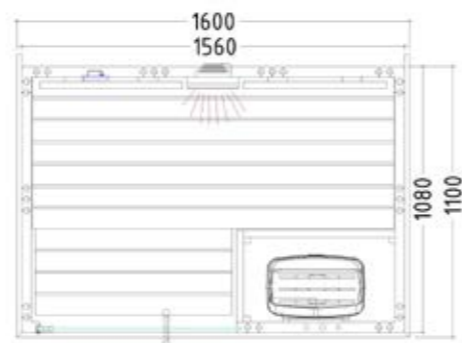

Product details:

- Dimensions 2060 x 2060 x 2040 mm (W / D / H)
- Door made of single pane safety glass (680 x 1915 x 8 mm) left or right hinged
- Single pane safety glass element, clear (755 x 1945 x 8 mm)
- 2 IR red-light, full-spectrum radiators, each 350 W (incl. wooden backrest)
- Control unit for infrared radiators (1 circuit)
- 3 silicon cables 5 x 2.5 mm² for sauna heater
- 3 silicon cables 3 x 1.5 mm² for sauna lamp
- Assembly material and instructions

Recommended heating output: 7.5 – 9 kW
 Item no. ALASKA-C-IR+ / 1-030-267
 Mirrored assembly option
 Person capacity: 5

Alaska Mini Infra+

Datasheet

Features:

- Cabin made of solid spruce
- Solid roof element with roof rim
- "Prestige" interior made of linden
 - 1 x 620 mm bench, 1 x 350 mm footstep
 - 1 headrest
 - Ventilation slit
 - Backrests
 - Intermediate bench panel
 - Heater protection grille (W 625 x D 355 mm)
 - Lamp with protection without bulb
- Optional:
 - LED set for coloured light in your cabin (item no. LED-AL-M-IR / 1-053-359)

Product details:

- Dimensions 1600 x 1100 x 2040 mm (W / D / H)
- Door made of single pane safety glass (590 x 1915 x 8 mm)
- Single pane safety glass element, clear (365 x 1945 x 8 mm)
- 1 IR red-light, full-spectrum radiator, 350 W (incl. wooden backrest)
- Control unit for infrared radiator (1 circuit)
- 3 silicon cables 5 x 2.5 mm² for sauna heater
- 3 silicon cables 3 x 1.5 mm² for sauna light
- Assembly material and instructions

Product details:

- Dimensions 2060 x 2060 x 2040 mm (W / D / H)
- Doors made of single pane safety glass (680 x 1915 x 8 mm) left or right hinged
- Single pane safety glass element, clear (755 x 1945 x 8 mm)
- 3 silicon cables 5 x 2.5 mm² for sauna heater
- 3 silicon cables 3 x 1.5 mm² for sauna light
- Assembly material and instructions