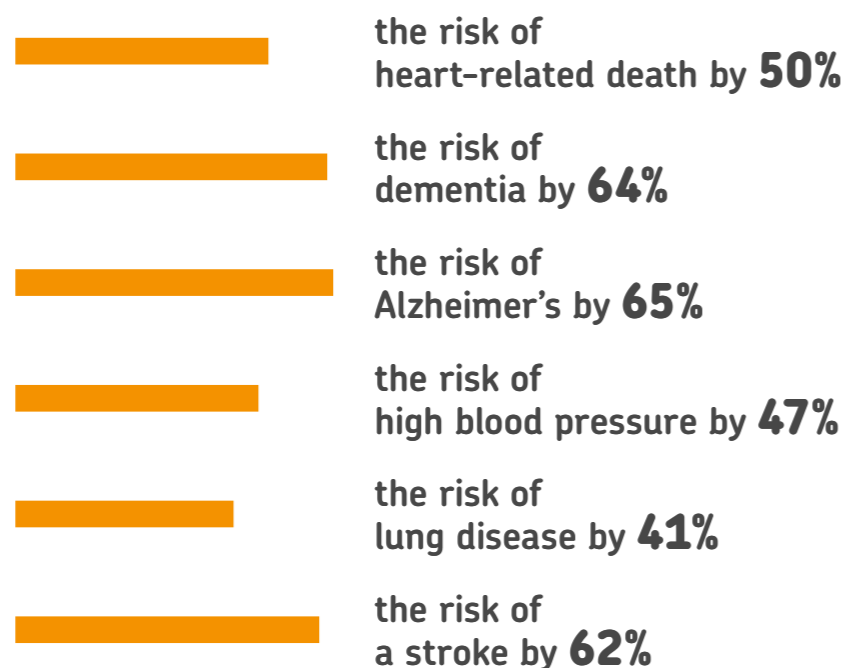

Onni from page 75
Small & Mini

- Infrared
- Solid wood cabin
- Coloured light optional
- Indoor
- Element cabin
- Outdoor

Heat has a noticeable effect on the body: ¹

- lowering blood pressure
- maintaining the flexibility of the blood vessels
- improving the function of the arteries
- reducing blood fats
- reducing inflammation

A VISIT TO THE SAUNA INCREASES THE HEART RATE AND IS COMPARABLE TO PLAYING SPORT. ¹

People who go to the sauna 4 to 7 times per week reduce: ¹

“Regular sauna use has been associated with a lower risk of heart disease, sudden cardiac death, high blood pressure and memory loss.”