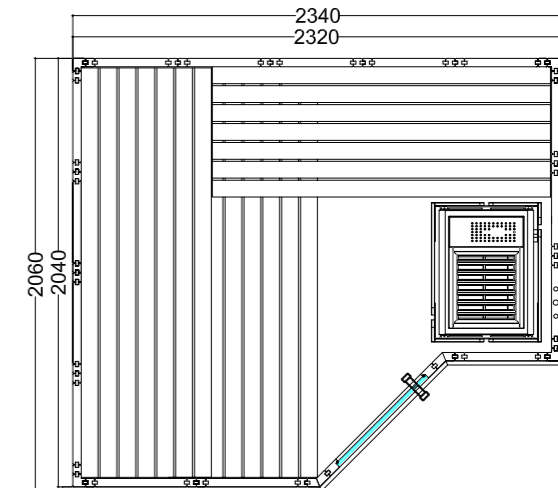

Recommended heating output: 7.5 – 9 kW
Item no. POLARIS-L / 1-030-277
Mirrored assembly option
Person capacity: 5