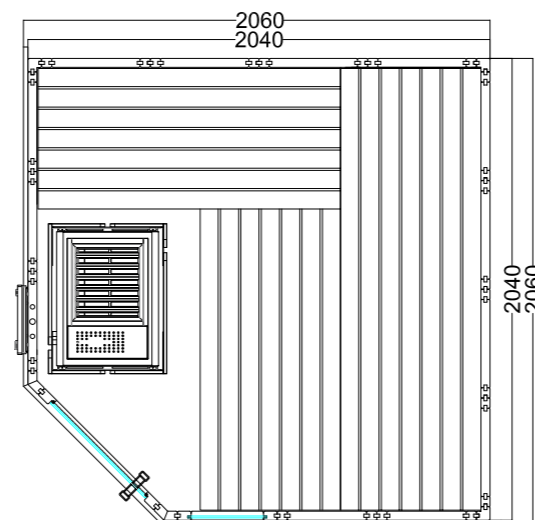

Product details:

- Dimensions 2060 x 2060 x 2040 mm (W / D / H)
- Doors made of single pane safety glass (680 x 1915 x 8 mm) left or right hinged
- Single pane safety glass element, clear (755 x 1945 x 8 mm)
- 3 silicon cables 5 x 2.5 mm² for sauna heater
- 3 silicon cables 3 x 1.5 mm² for sauna light
- Assembly material and instructions

Product details:

- Dimensions 2080 x 2060 x 2040 mm (W / D / H)
- Door made of single pane safety glass (590 x 1915 x 8 mm)
- Single pane safety glass element, clear (674 x 1945 x 8 mm)
- 3 silicon cables 5 x 2.5 mm² for sauna heater
- 3 silicon cables 3 x 1.5 mm² for sauna light
- Assembly material and instructions

Product details:

- Dimensions 2340 x 2060 x 2040 mm (W / D / H)
- Door made of single pane safety glass (590 x 1915 x 8 mm) left or right hinged
- Single pane safety glass element, clear (346 x 1776 x 8 mm)
- 3 silicon cables 5 x 2.5 mm² for sauna heater
- 3 silicon cables 3 x 1.5 mm² for sauna light
- Assembly material and instructions

Product details:

- Dimensions 2060 x 2060 x 2040 mm (W / D / H)
- Door made of single pane safety glass (590 x 1915 x 8 mm) left or right hinged
- Single pane safety glass element, clear (346 x 1776 x 8 mm)
- 3 silicon cables 5 x 2.5 mm² for sauna heater
- 3 silicon cables 3 x 1.5 mm² for sauna light
- Assembly material and instructions