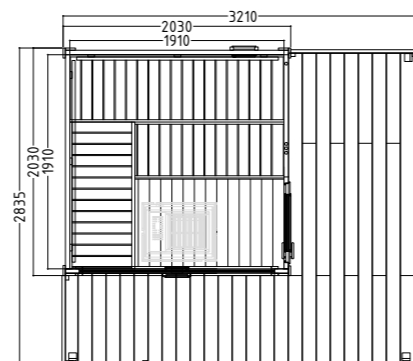

Product details:

- Exterior dimensions sauna with terrace 3210 x 2835 x 2700 mm (W / D / H)
- Interior sauna height 1980 – 2240 mm
- Door (730 x 1810 x 40 mm) right with double-glazed glass
- 3 silicon cables 5 x 2.5 mm² for sauna heater
- 3 silicon cables 3 x 1.5 mm² for sauna light
- Roofing felt and fixing material for initial roofing – final roofing on site
- Assembly material and instructions