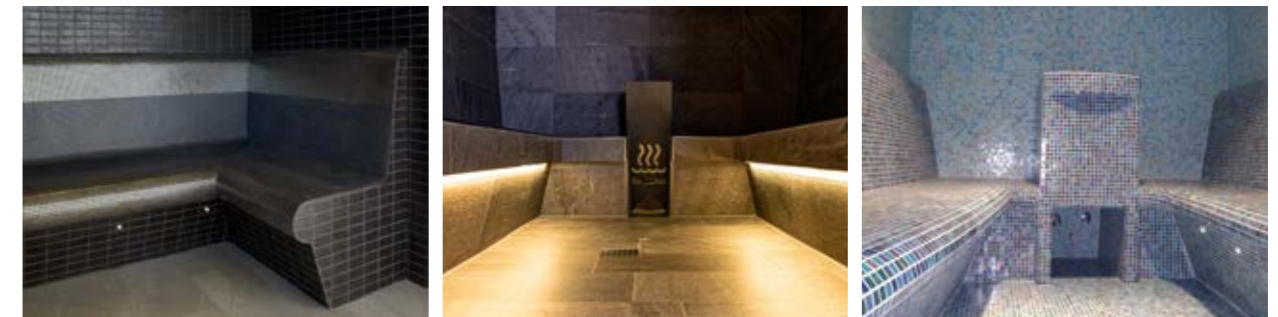

sentiotec Spa Module benches aren't just comfortable but also stylish.

It doesn't matter how long and wide your steam bath is, we can adapt the size to your individual requirements. They are easy to tile to suit your requirements. Tiles are not included – please explore your creativity!