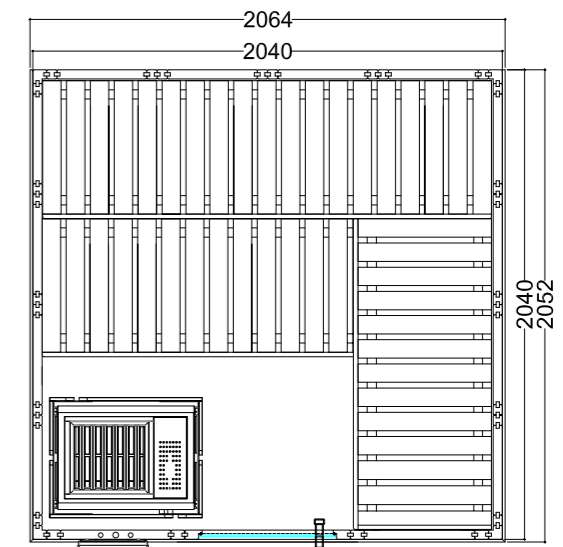

Product details:

- Dimensions 2080 x 2060 x 2040 mm (W / D / H)
- Door made of single pane safety glass (590 x 1915 x 8 mm)
- Single pane safety glass element, clear (674 x 1945 x 8 mm)
- 3 silicon cables 5 x 2.5 mm² for sauna heater
- 3 silicon cables 3 x 1.5 mm² for sauna light
- Assembly material and instructions

Product details:

- Dimensions 2052 x 2052 x 2040 mm (W / D / H)
- Door made of single pane safety glass (590 x 1915 x 8 mm) left or right hinged
- 3 silicon cables 5 x 2.5 mm² for sauna heater
- 3 silicon cables 3 x 1.5 mm² for sauna light
- Assembly material and instructions

Recommended heating output: 7.5 – 9 kW
 Item no. WELLFUN-C / 1-030-303
 Mirrored assembly option
 Person capacity: 5

Wellfun Large

Datasheet

Features:

- Cabin made of solid spruce
- Solid roof element with roof rim
- "Wellfun" interior made of linden
 - 3 x 600 mm benches
 - 2 headrests
 - Ventilation slit
 - Backrests
 - Intermediate bench panel
 - Heater protection grille (W 550 x D 455 x H 750 mm)
 - Floor grid
 - Lamp with protection without bulb
- Optional:
 - LED set for coloured light in your cabin (item no. LED-WE-L / 1-053-370)

Product details:

- Dimensions 2064 x 2052 x 2040 mm (W / D / H)
- Door made of single pane safety glass (590 x 1915 x 8 mm) left or right hinged
- 3 silicon cables 5 x 2.5 mm² for sauna heater
- 3 silicon cables 3 x 1.5 mm² for sauna light
- Assembly material and instructions