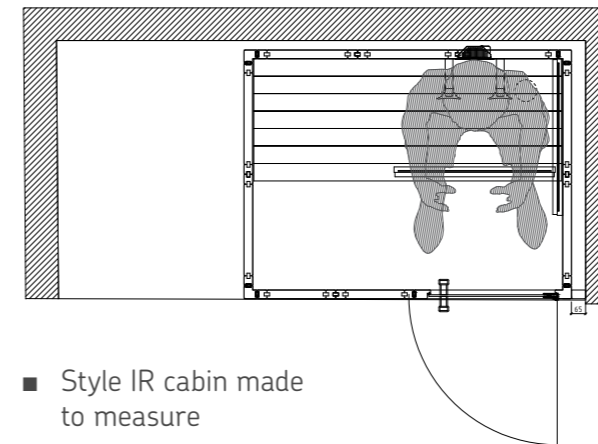

- Style IR cabin made to measure