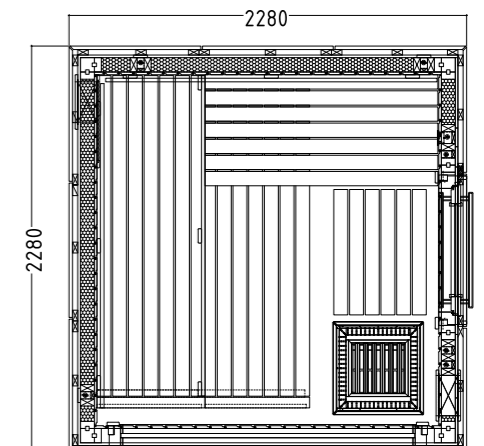

without rhombus decor

Recommended heating output:
9-10.5 kW

Item no. can be found in the data sheet
Person capacity: 5