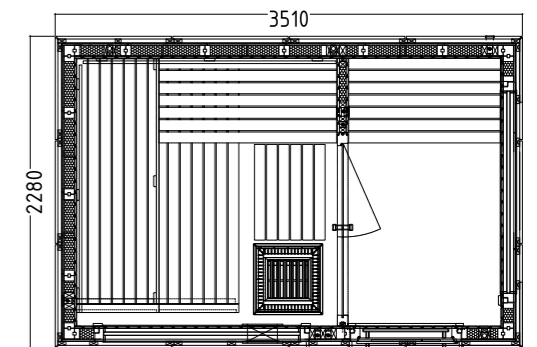

Features:

- Element cubicle - wall thickness 110 mm without decor (insulation 80 mm)
- Alpina rhombus decor outside (50 mm) in spruce - color selectable or without decor
- Color selectable or without decor selectable
- Interior walls in spruce - tongue and groove 15 mm
- Separate vestibule with bench 620 mm wide
- Floor 19 mm floorboards
- Base frame impregnated
- Lockable wooden door with insulating glass (740 x 1853 mm)