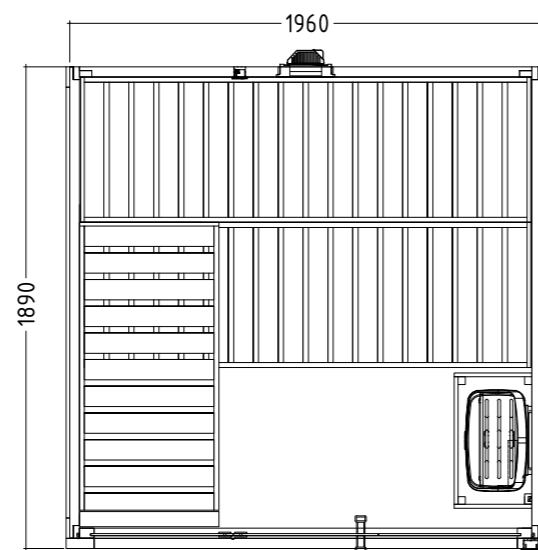

Recommended heating output: 7.5-9 kW
Item no. FAMILY-L / 1-053-766
Mirrored assembly option
Person capacity: 5
Item no. Infrared all-in set
FAMILY-L-S / 1-053-768