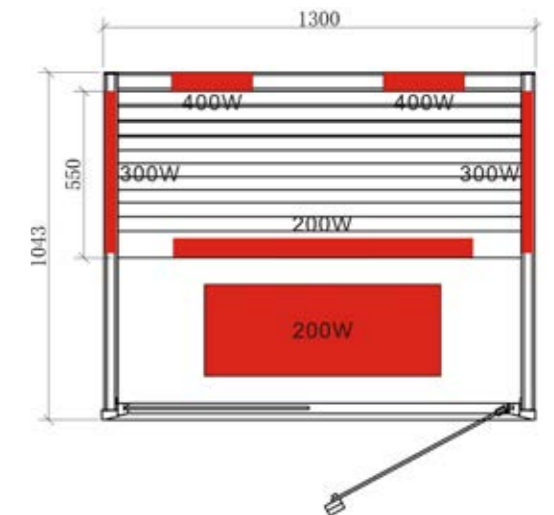

Product details:

- Dimensions 1300 x 1043 x 2000 mm (W / D / H)

Item no. IR-ONNI-130-104, 1-053-079
Person capacity: 2