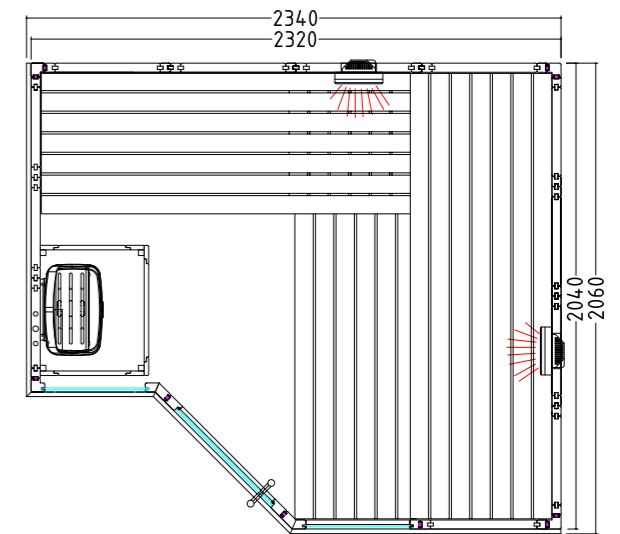

Product details:

- Dimensions 2080 x 2060 x 2040 mm (W / D / H)
- Door made of single pane safety glass (590 x 1915 x 8 mm)
- Single pane safety glass element, clear (674 x 1945 x 8 mm)
- 3 silicon cables 5 x 2.5 mm² for sauna heater
- 3 silicon cables 3 x 1.5 mm² for sauna light
- Assembly material and instructions

Product details:

- Dimensions 1600 x 1100 x 2040 mm (W / D / H)
- Door made of single pane safety glass (590 x 1915 x 8 mm)
- Single pane safety glass element, clear (224 x 1945 x 8 mm)
- 3 silicon cables 5 x 2.5 mm² for sauna heater
- 3 silicon cables 3 x 1.5 mm² for sauna light
- Assembly material and instructions

Product details:

- Dimensions 2340 x 2060 x 2040 mm (W / D / H)
- Door made of single pane safety glass (590 x 1915 x 8 mm) left or right hinged
- Single pane safety glass elements, clear (464 x 1945 x 8 mm / 481 x 1945 x 8 mm)
- 2 IR red-light, full-spectrum radiators, each 350 W (incl. wooden backrest)
- Control unit for infrared radiator (1 circuit)
- 3 silicon cables 5 x 2.5 mm² for sauna heater
- 3 silicon cables 3 x 1.5 mm² for sauna light
- Assembly material and instructions