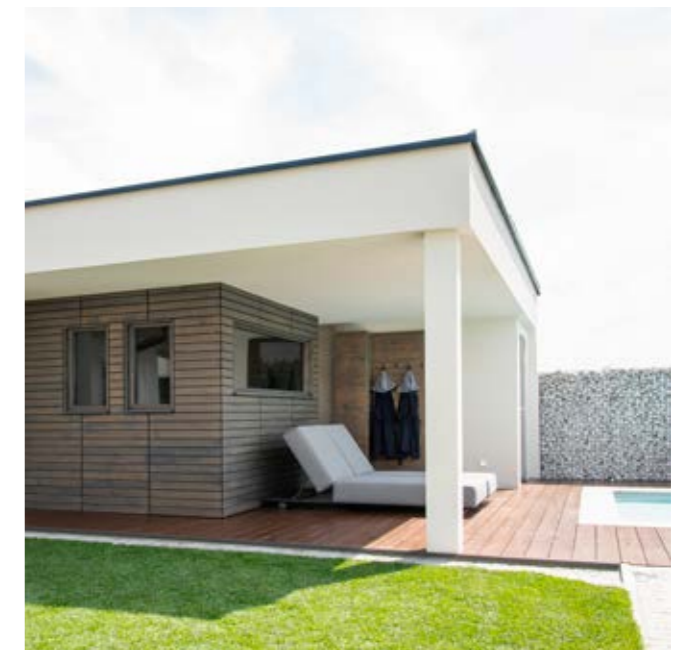

- Interior wood can be selected – types of wood: Swiss pine, hemlock, aspen and spruce
- Exterior rhomboid cladding in spruce – available in several colours
- Individually configurable on-site if desired (without outer décor)
- Variable size (to the centimetre)
- Further information on page 60