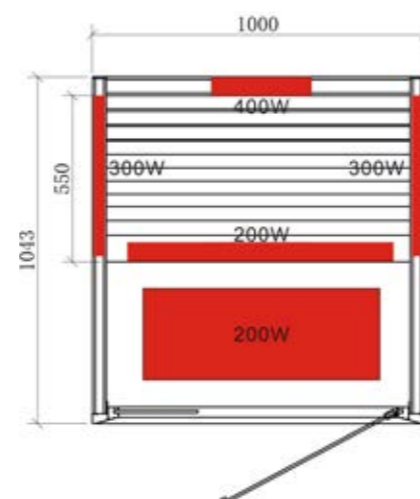

Product details:

- Dimensions 1000 x 1043 x 2000 mm (W / D / H)

Item no. IR-ONNI-100-104, 1-053-078
Person capacity: 1