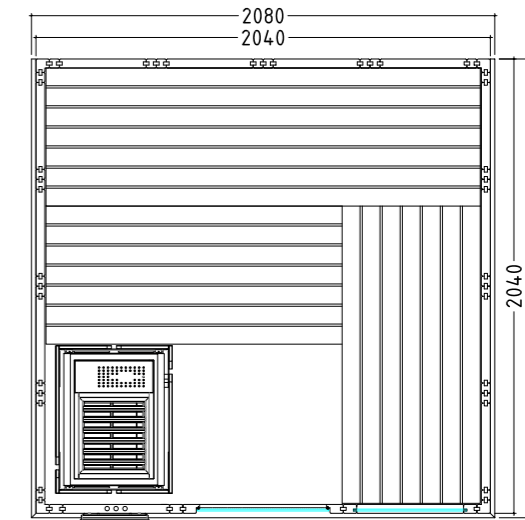

Product details:

- Dimensions 2060 x 2060 x 2040 mm (W / D / H)
- Doors made of single pane safety glass (680 x 1915 x 8 mm) left or right hinged
- Single pane safety glass element, clear (755 x 1945 x 8 mm)
- 3 silicon cables 5 x 2.5 mm² for sauna heater
- 3 silicon cables 3 x 1.5 mm² for sauna light
- Assembly material and instructions

Product details:

- Dimensions 2080 x 2060 x 2040 mm (W / D / H)
- Door made of single pane safety glass (590 x 1915 x 8 mm)
- Single pane safety glass element, clear (674 x 1945 x 8 mm)
- 3 silicon cables 5 x 2.5 mm² for sauna heater
- 3 silicon cables 3 x 1.5 mm² for sauna light
- Assembly material and instructions

Product details:

- Dimensions 2060 x 2060 x 2040 mm (W / D / H)
- Door made of single pane safety glass (590 x 1915 x 8 mm) left or right hinged
- Single pane safety glass element, clear (346 x 1776 x 8 mm)
- 3 silicon cables 5 x 2.5 mm² for sauna heater
- 3 silicon cables 3 x 1.5 mm² for sauna light
- Assembly material and instructions

Product details:

- Dimensions 2080 x 2060 x 2040 mm (W / D / H)
- Door made of single pane safety glass (590 x 1915 x 8 mm) left or right hinged
- Single pane safety glass element, clear (506 x 1776 x 8 mm)
- 3 silicon cables 5 x 2.5 mm² for sauna heater
- 3 silicon cables 3 x 1.5 mm² for sauna light
- Assembly material and instructions