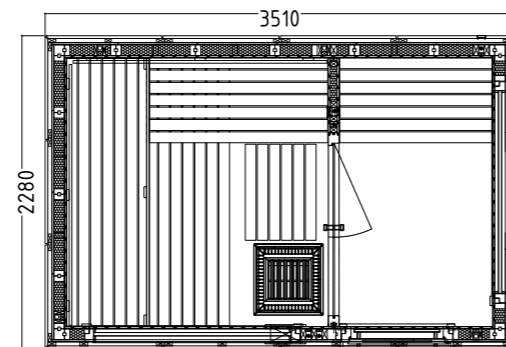

Product details:

- Dimensions 3510 x 2280 x 2630 mm (W / D / H)
- 2 insulating glass windows with fixed glazing (1476 x 561 x 21 mm)
- Fixed glass element and sauna door made of 8 mm ESG clear glass
- Prestige interior fittings made from lime wood
 - 3 benches 620 mm wide
 - 2 backrests
 - Bench screen
 - Lamp with lamp guard without bulb - for the sauna area
- Optional:
 - LED set for colored light in your cabin (item no. LED-ALP-1 / 1-053-794)
 - LED set for colored light in the vestibule (item no. LED-ALP-2 / 1-053-795)