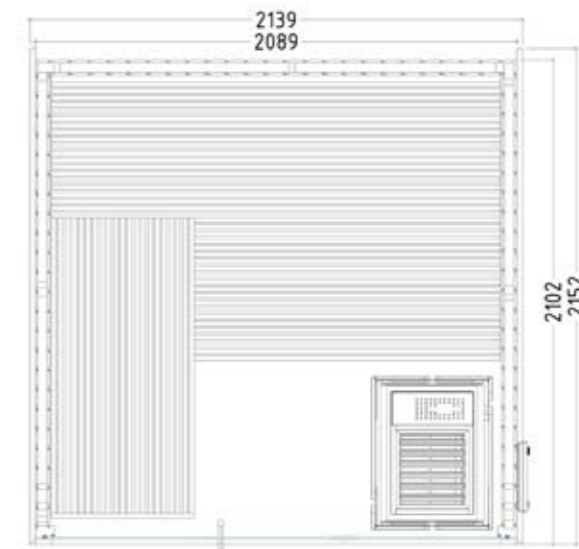

Recommended heating output: 7.5 – 9 kW
Item no. PANORAMA-L / 1-038-850
Mirrored assembly option
Person capacity: 5