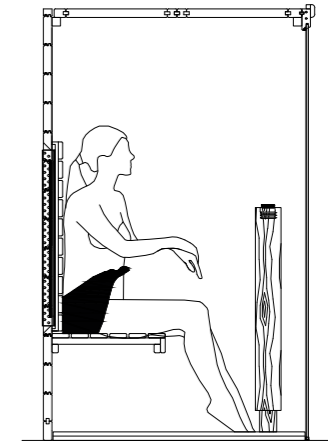

- Style IR cabin made to measure