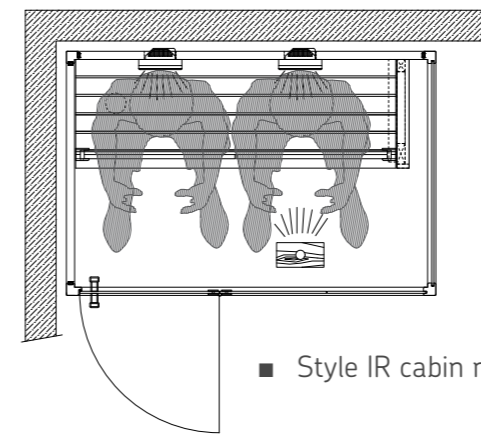

- Style IR cabin made to measure