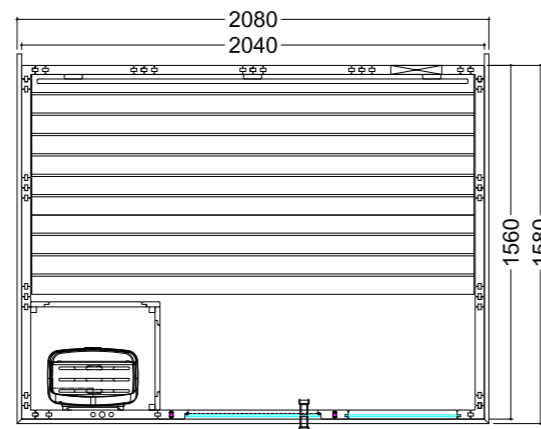

Product details:

- Dimensions 2060 x 2060 x 2040 mm (W / D / H)
- Door made of single pane safety glass (680 x 1915 x 8 mm) left or right hinged
- Single pane safety glass element, clear (755 x 1945 x 8 mm)
- 2 IR red-light, full-spectrum radiators, each 350 W (incl. wooden backrest)
- Control unit for infrared radiators (1 circuit)
- 3 silicon cables 5 x 2.5 mm² for sauna heater
- 3 silicon cables 3 x 1.5 mm² for sauna lamp
- Assembly material and instructions

Product details:

- Dimensions 2060 x 2060 x 2040 mm (W / D / H)
- Door made of single pane safety glass (590 x 1915 x 8 mm) left or right hinged
- Single pane safety glass element, clear (346 x 1776 x 8 mm)
- 3 silicon cables 5 x 2.5 mm² for sauna heater
- 3 silicon cables 3 x 1.5 mm² for sauna light
- Assembly material and instructions

Product details:

- Dimensions 2080 x 2060 x 2040 mm (W / D / H)
- Door made of single pane safety glass (590 x 1915 x 8 mm) left or right hinged
- Single pane safety glass element, clear (506 x 1776 x 8 mm)
- 3 silicon cables 5 x 2.5 mm² for sauna heater
- 3 silicon cables 3 x 1.5 mm² for sauna light
- Assembly material and instructions

Product details:

- Dimensions 2080 x 1580 x 2040 mm (W / D / H)
- Door made of single pane safety glass (590 x 1915 x 8 mm) left or right hinged
- Single pane safety glass element, clear (506 x 1776 x 8 mm)
- 3 silicon cables 5 x 2.5 mm² for sauna heater
- 3 silicon cables 3 x 1.5 mm² for sauna light
- Assembly material and instructions