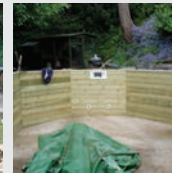

“The kids are kept entertained for hours”

POOL IN 30 PICS

BEGIN >

Thanks Mum,
thanks Dad!

REST OF YOUR LIFE! >