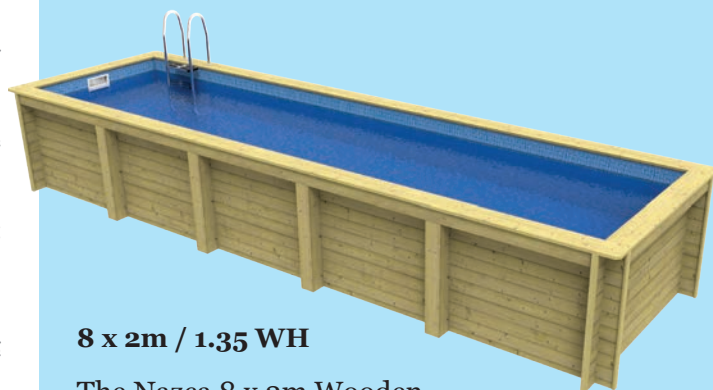

KEY »  Back filled pea beach  Surrounding ground  150mm Concrete pad

NAZCA RANGE »

4 x 2m / 1.35 WH

The Nazca 4 x 2m Wooden Pool is built using our traditional metal brace system. This pool is an ideal model for conversion with the addition of a Counter Current system.

8 x 4m / 1.35 WH

The Nazca 8 x 4m Wooden Pool is built using our traditional metal brace system.* This pool is an ideal all round pool, a good size for family fun and swimming!

8 x 2m / 1.35 WH

The Nazca 8 x 2m Wooden Lap Pool is built using our traditional metal brace system.* This pool is designed with exercise in mind! Its half the volume of water compared to the family pool, but perfect for the professional swimmer.