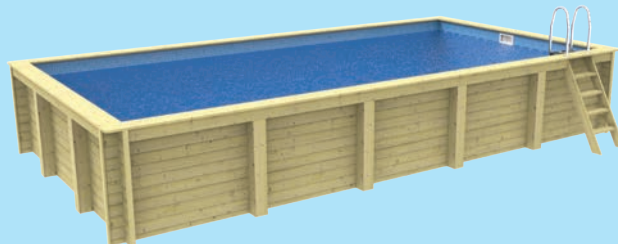

woodenpools.net to start your adventure now

MAXIMISE YOUR OUTDOOR SPACE

NAZCA POOLS

A compact solution for the Above, Sub- or In-Ground pool

NAZCA WOODEN POOLS »

Our rectangular wooden pools are built to make the most of your outdoor space and give you a quick build time while also offering an affordable option to enjoy your very own pool. All 3 models are designed to be compact with a neat finish to your pool set up.

woodenpools.net to start your adventure now

PLEASE NOTE »

There must always be good drainage around all our wooden pools. The timber is treated for ground contact only and not submersion in water. We advise 300-450mm of pea beach back filled around the structure to allow good drainage. If the pool is at ground level you must make sure sitting water drains away or is pumped away.

KEY »  Back filled pea beach  Surrounding ground  150mm Concrete pad

NAZCA RANGE »

4 x 2m / 1.35 WH

The Nazca 4 x 2m Wooden Pool is built using our traditional metal brace system. This pool is an ideal model for conversion with the addition of a Counter Current system.

8 x 4m / 1.35 WH

The Nazca 8 x 4m Wooden Pool is built using our traditional metal brace system.* This pool is an ideal all round pool, a good size for family fun and swimming!

8 x 2m / 1.35 WH

The Nazca 8 x 2m Wooden Lap Pool is built using our traditional metal brace system.* This pool is designed with exercise in mind! Its half the volume of water compared to the family pool, but perfect for the professional swimmer.