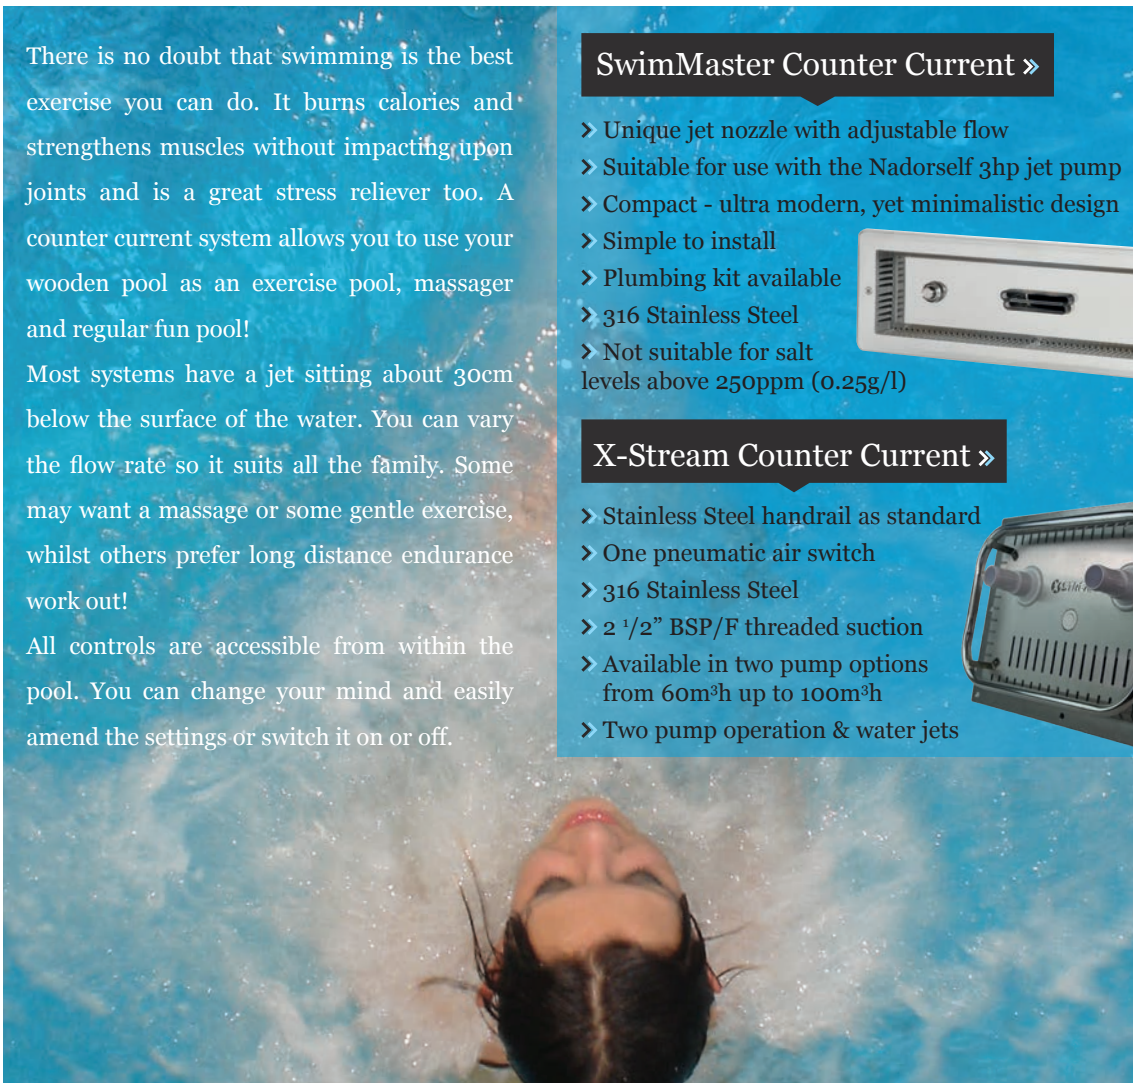

A cross section of the pool to show the location of the stainless steel strap system from the sides and across the base of the pool

X-Stream Counter Current »

- › Stainless Steel handrail as standard
- › One pneumatic air switch
- › 316 Stainless Steel
- › 2 1/2” BSP/F threaded suction
- › Available in two pump options from 60m³h up to 100m³h
- › Two pump operation & water jets