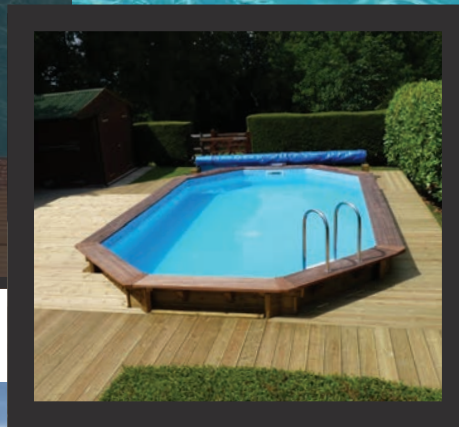

Nazca Family Pool »

Nazca Lap Pool »

“The pool has been great for our social life”

GALLERY

"Getting a wooden pool was the best thing I ever did! The kids absolutely love it and we have so much fun with parties and family BBQ's. I only need to spend half an hour a week to maintain the pool during the summer - so it's all very easy. I definitely recommend getting one."

Mr McDermott, Wirral

The flexibility of the design and fit of your wooden pool means that it can be enjoyed by everyone and create a beautiful feature in your garden. You can choose from a range of sizes and shapes, fit it in-ground, above ground or partially in-ground. Why not add some decking around it to create the perfect entertaining and relaxing space? You can even add a counter current system to create a fully-fledged exercise pool.