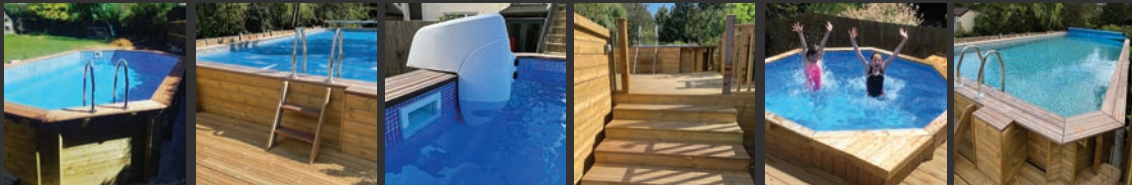

2024

 *Plastica*

WOODEN POOLS

HAND CRAFTED » DIRECT DELIVERY » UP TO 10 METRES » EXERCISE POOLS » ALL THE EXTRAS

“Getting a wooden pool was the best thing I ever did!”

WELCOME

Owning your own pool has remained high on most people’s wish lists for years. Now wooden pools have made this luxury affordable. You can have the lifestyle you have always wanted! Whatever the size and shape of your garden, there is a pool for you. Each wooden pool package includes everything you need to start your new lifestyle.

You can rest assured that you are getting a top quality pool. Not only are they made of high grade, treated redwood timber, they are made by experts in the UK.

YOUR VERY OWN POOL IS **JUST DAYS AWAY**

Start by selecting your wooden pool shape and size. You can fit it above ground, below ground or partially in-ground – whatever suits your needs. You can choose to fit the wooden pool yourself or have a local expert do some or all of it for you. The choice is yours. We would recommend that you are reasonably experienced at self build if you intend to install it yourself.

The complete premium wooden pool package includes a redwood structure (with 10 year pro rata warranty), an internal stainless steel ladder, external wooden ladder, liner, complete filtration kit, maintenance and water treatment kit and solar covers, and a How to Assemble link in the Instruction Manual. Pick and mix options are available.

Mr McDermott, Wirral

The flexibility of the design and fit of your wooden pool means that it can be enjoyed by everyone and create a beautiful feature in your garden. You can choose from a range of sizes and shapes, fit it in-ground, above ground or partially in-ground. Why not add some decking around it to create the perfect entertaining and relaxing space? You can even add a counter current system to create a fully-fledged exercise pool.