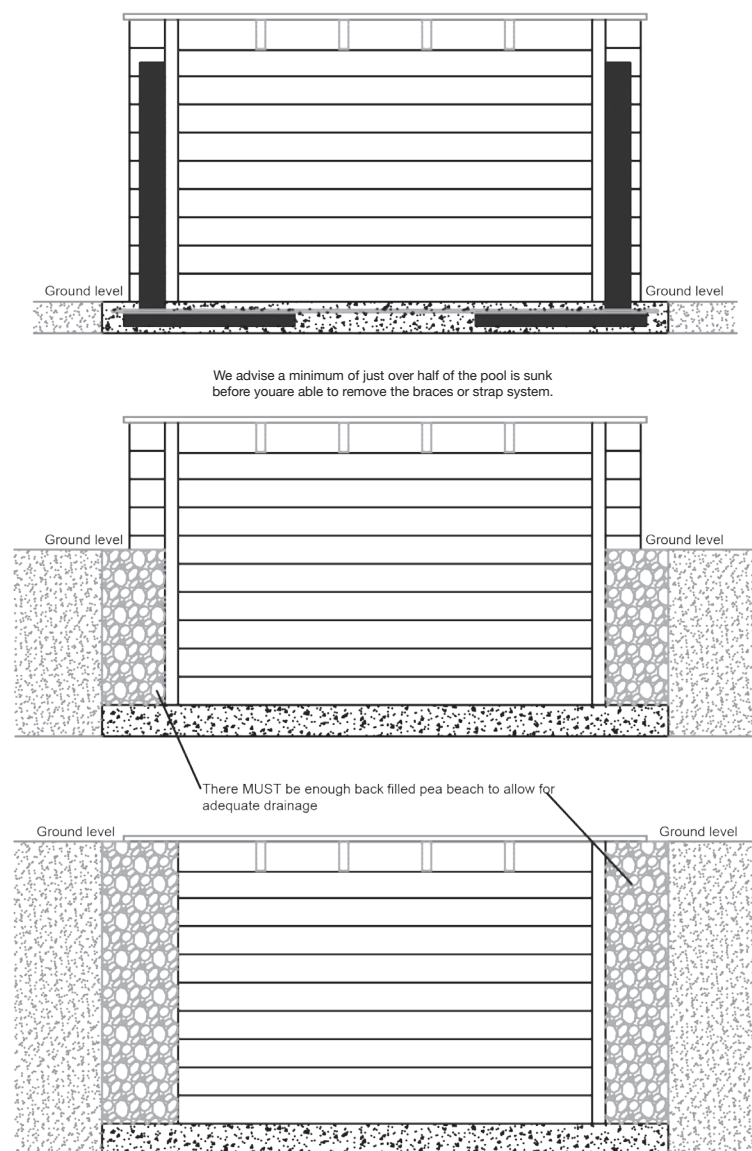

PLEASE NOTE »

There must always be good drainage around all our wooden pools. The timber is treated for ground contact only and not submersion in water. We advise 300-450mm of pea beach back filled around the structure to allow good drainage. If the pool is at ground level you must make sure sitting water drains away or is pumped away.

KEY » Back filled pea beach Surrounding ground 150mm Concrete pad