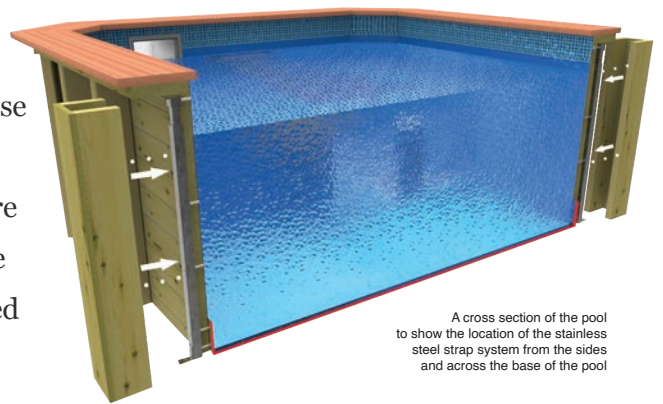

Mr McDermott, Wirral

The flexibility of the design and fit of your wooden pool means that it can be enjoyed by everyone and create a beautiful feature in your garden. You can choose from a range of sizes and shapes, fit it in-ground, above ground or partially in-ground. Why not add some decking around it to create the perfect entertaining and relaxing space? You can even add a counter current system to create a fully-fledged exercise pool.

“We upgraded to a wooden pool and it’s a whole new world”

FITNESS FAN?

WE’VE GOT THE PERFECT POOL FOR YOU!

Exercise Pool with Strap System »

You can choose to have a wooden pool with a counter current system to create the perfect exercise pool. Also, with our latest durable stainless steel strap system, no steel braces are required! You are guaranteed to save time and money with a simple and quick build, as the Exercise Pools can be fitted directly on to any hard level surface.

INTERNAL: 2.4 x 3.9m / 1.17 WH

A cross section of the pool to show the location of the stainless steel strap system from the sides and across the base of the pool

There is no doubt that swimming is the best exercise you can do. It burns calories and strengthens muscles without impacting upon joints and is a great stress reliever too. A counter current system allows you to use your wooden pool as an exercise pool, massager and regular fun pool!

Most systems have a jet sitting about 30cm below the surface of the water. You can vary the flow rate so it suits all the family. Some may want a massage or some gentle exercise, whilst others prefer long distance endurance work out!