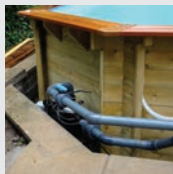

“The kids are kept entertained for hours”

POOL IN 30 PICS

BEGIN >

Thanks Mum,
thanks Dad!

REST OF YOUR LIFE! >