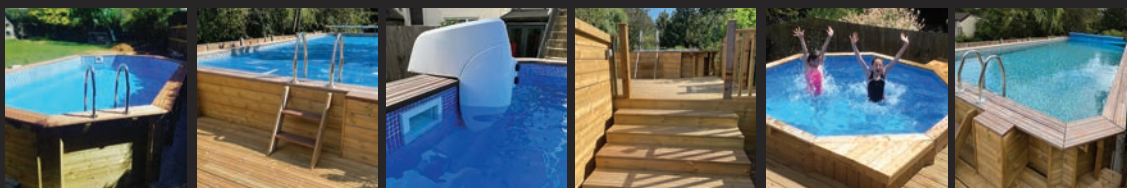

What are you waiting for? Call us...
0800 699 0106

WHAT ABOUT US?

Plastica is the UK's leading independent swimming pool manufacturer. Our state of the art 13,000 square metre factory is in St Leonards-on-Sea in East Sussex.

As well as wooden pools, we produce pool liners, solar, heat retention and debris covers, water treatments, stainless steel reel systems, ladders and other accessories.

We also sell a wide variety of wholesale products from well-known suppliers.

Our reputation is built on manufacturing high quality and competitively priced products.

We have been established for over 51 years and have built a great knowledge and understanding of the wet leisure industry, backed up by our loyal and helpful staff.