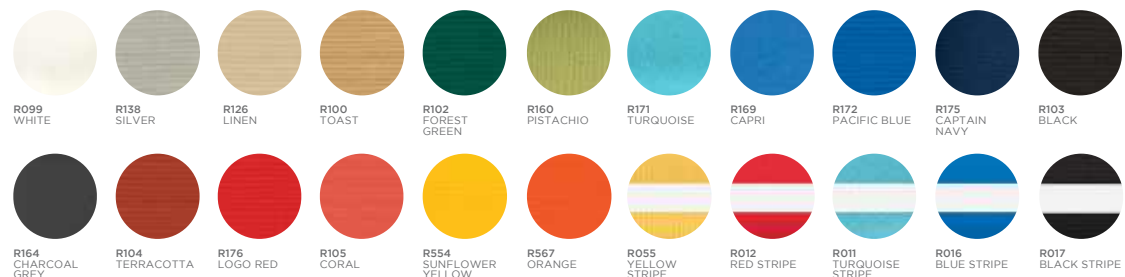

CUSTOMIZE YOUR UMBRELLA

BUILD YOUR OWN UMBRELLA WITH OUR STEP-BY-STEP GUIDE

CONFIGURE YOUR UMBRELLA

1. Canopy Shape (Square, Octagon, Rectangle)
2. Canopy Size (varies between 6.5 ft - 13 ft)
3. Pole Diameter
4. Operation (Pulley, Crank or Crank with Auto-Tilt)

CUSTOMIZE YOUR UMBRELLA

1. Pole Finish
2. Finial Style (Classic ball or Vertex styles)
3. Canopy Color (Choose between 20+ colors or customize your Marine Grade fabric)

ACCESSORIZE YOUR UMBRELLA

1. Base / Mount (mobile or semi-permanent)
2. Match your base's finish to complete the look.
3. Add rechargeable lights for an elevated night experience.

CANOPY SHAPE

CANOPY SIZE

6.5' 7.5' 9' 10' 11' 13' 8.5X11'

POLE DIAMETER*

OPERATION

PULLEY CRANK CRANK AUTO TILT

POLE FINISHES

FINIAL STYLE

IN-STOCK FABRIC COLORS

FABRIC COLORS AVAILABLE ONLINE