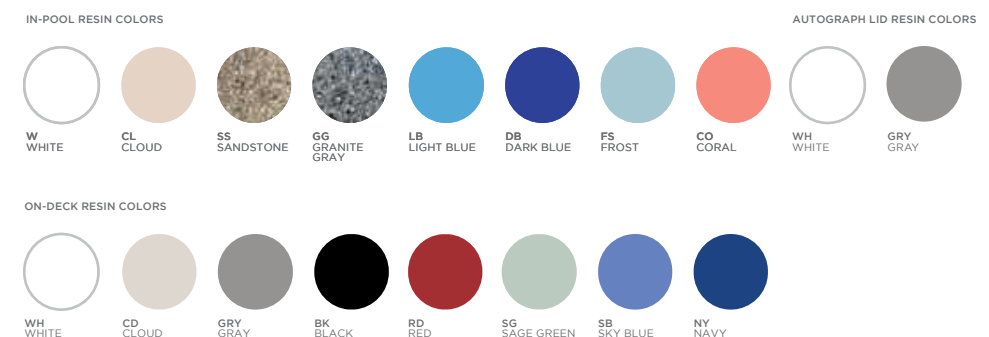

FABRIC COLORS AVAILABLE ONLINE