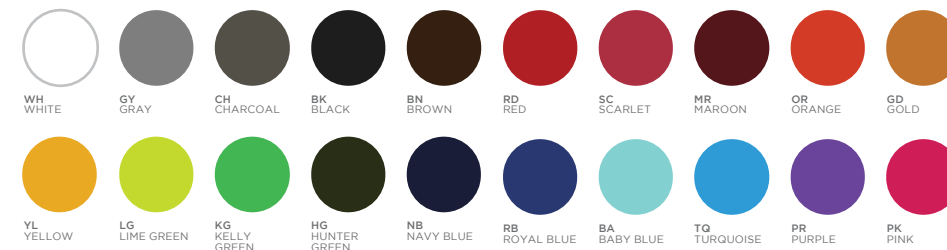

TABLE, NET, AND PADDLE HANDLE ACCENT RESIN COLORS

PING PONG PADDLE COLORS

A| PING PONG TABLE - WHITE W/ SAGE GREEN NET | PHOTO: PRIVATE RESIDENCE

CORNHOLE TOSS BEAN BAG COLORS