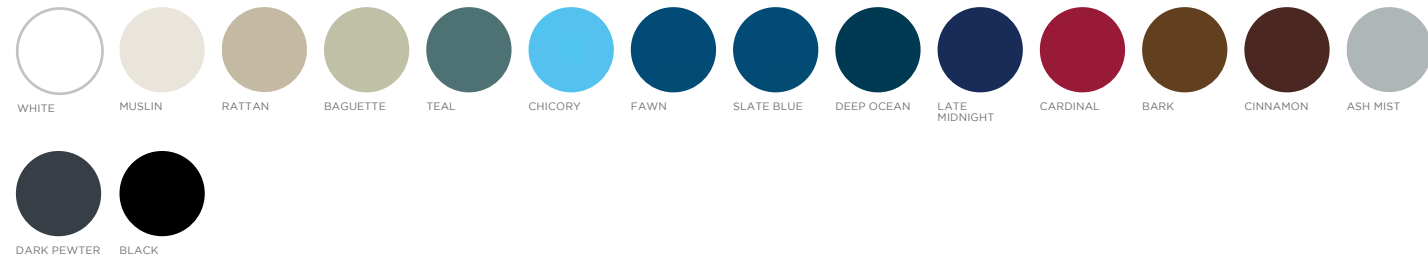

## STANDARD EMBROIDERY THREAD COLORS

Please contact your sales representative for adding customization options to your project.