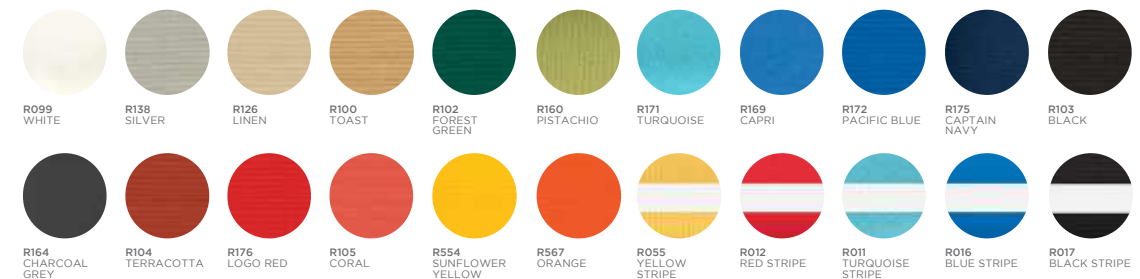

## IN-STOCK FABRIC COLORS FOR ESSENTIAL, PREMIER, ELEMENT

All marine grade colors are available by custom request. See resources section. Umbrella canopy stripes always run horizontally. Umbrellas with striped fabrics grade Premium 2 and higher must be purchased in even quantities. Actual colors may vary slightly. Please contact your sales representative.