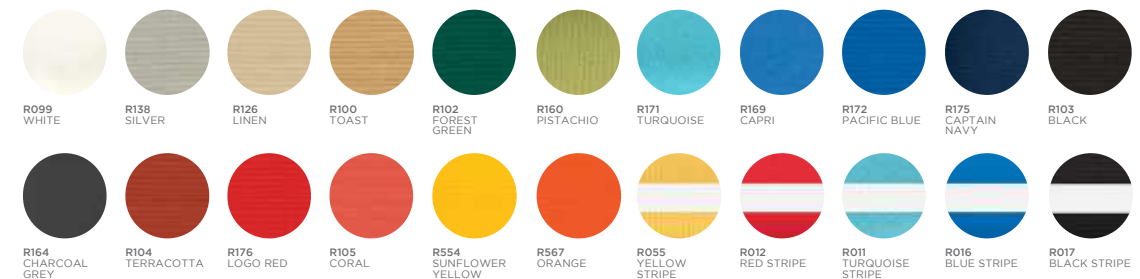

## IN-STOCK FABRIC COLORS FOR ESSENTIAL, PREMIER, ELEMENT

All marine grade colors are available by custom request. See resources section. Umbrella canopy stripes always run horizontally. Umbrellas with striped fabrics grade Premium 2 and higher must be purchased in even quantities. Actual colors may vary slightly. Please contact your sales representative.

## CLASSIC BASES

	PRODUCT NAME / SKU	FINISH	WEIGHT	POLE D'	NOTE / INCLUDES
	<b>Aluminum Base with Wheels - 150 LBS</b> LL-U-AB-SM-150-(base color) 30" L X 30" W X 3.5" H 76 cm X 76 cm X 16.5 cm	SM SILVER MIST	150 LBS (68 kg)	2"	Designed for on-deck use only. Includes 18" (46 cm) Stem: (Use with Table or Free Standing) See umbrella compatibility matrix.
	<b>In-Ground Mount</b> LL-U-IGM-2 4" L X 4" W X 16" H 10 cm X 10 cm X 41 cm	MS MATTE SILVER	11 LBS (5 kg)	2"	In-ground sleeve installation with removable stem.
	<b>Galvanized Steel Stack Base - 150 LBS</b> LL-U-SSB-MS-150-18-2 36" L X 36" W X 0.5" H 91 cm X 91 cm X 1 cm	SM SILVER MIST	150 LBS (68 kg)	2"	Designed for on-deck use only. Includes 18" (46 cm) Stem: (Use with Table or Free Standing) See umbrella compatibility matrix.
	<b>Galvanized Steel Stack Base - 185 LBS</b> LL-U-SSB-MS-185-18-2 40" L X 40" W X 0.5" H 102 cm X 102 cm X 1 cm		185 LBS (84 kg)		