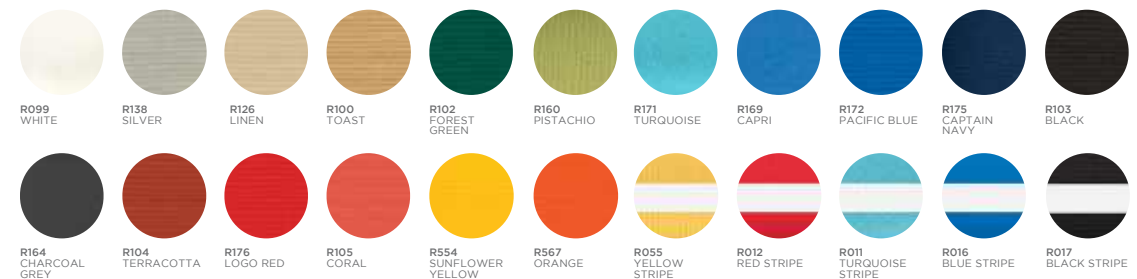

## IN-STOCK FABRIC COLORS FOR ESSENTIAL, PREMIER, ELEMENT

All marine grade colors are available by custom request. See resources section. Umbrella canopy stripes always run horizontally. Umbrellas with striped fabrics grade Premium 2 and higher must be purchased in even quantities. Actual colors may vary slightly. Please contact your sales representative.