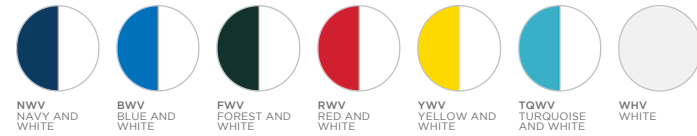

GUARDIAN UMBRELLA

LL-U-GU-65-MLT-SV-SBC-ST-(fabric grade)-(fabric number)

THE GUARDIAN UMBRELLA FEATURES FIBERGLASS RIBS AND A STEEL CENTER POLE.

PULLEY LIFT WITH BUTTON TILT OPERATION

CANOPY	POLE HEIGHT	WEIGHT	POLE D"
6.5'	87" (227 cm)	15 LBS (7 kg)	1.5"

In-Stock Vinyl Colors for Guardian

KEY FEATURES

- Durable 1.3mm thick aluminum center pole
- 1.375" diameter upper pole, 1.5" diameter lower pole
- Non-twisting end tips won't tear through the fabric, or become loose, ensuring the canopy will always look its best

CLASSIC BASES

PRODUCT NAME / SKU	FINISHES	WT	POLE D'	NOTE / INCLUDES
Steel Plate Base - 75 LBS WITH WHEELS LL-U-SPB-75-(base color) 24" L X 24" W X 3.5" H 60 cm X 60 cm X 16.5 cm	SM SILVER MIST, MW MATTE WHITE, MBK MATTE BLACK, MBZ MATTE BRONZE	75 LBS (34 kg)	1.5" 2"	Designed for on-deck use only. See umbrella compatibility matrix. Not recommended for use on/near coastal areas. Use in coastal environments may void product warranty.
Aluminum Base w/ Wheels - 100 LBS LL-U-AB-SM-100-(base color) 24" L X 24" W X 3.5" H 60 cm X 60 cm X 16.5 cm	SM SILVER MIST	100 LBS (45 kg)	2"	Designed for on-deck use only. See umbrella compatibility matrix. Includes: 8" (20 cm): With Table or 18" (46 cm) Stem: Free Standing

OUTDOOR

PRODUCT NAME / SKU	RESIN COLORS	CUSTOMIZATION	WEIGHT	NOTE / INCLUDES
Mainstay Adirondack Tall With Umbrella Sleeve LL-MS-ATU-(resin color) 34.5" L X 30" W X 54" H 88 cm X 76 cm X 137 cm Step Height: 29" (74 cm)	White, Grey, Black, Red, Green, Blue	EMBROIDERY, ENGRAVING	71 LBS (32 kg)	Designed for on-deck use only. See umbrella compatibility matrix.

TRADITIONAL UMBRELLA COMPATIBILITY MATRIX

Pairing an umbrella with a side table or base that best suits your space is a breeze.

- **1.5"/38MM REDUCER NEEDED:** Indicates the umbrella/table pairing is recommended with a pole reducer to reduce the likelihood of wiggling within the space between the pole and the umbrella hole of the table. 1.5" poles in Signature Side Tables are recommended with this reducer.
- ★ **2"/50MM ADAPTER NEEDED:** Indicates the base is required with a pole adapter. 2" poles in a typical 1.5" in-ground pool sleeve are recommended with this reducer.
- **SPECIALTY REDUCER:** Indicates the base can completely support the umbrella, but has an optional specialty reducer to reduce the likelihood of wiggling within the space between the pole and the umbrella hole of the base. The specialty reducer is not required.
- ▲ **FREE-STANDING (WITH BASE SUPPORT):** Indicates the base is recommended as a free-standing option. 18" stems should always be used when in this application.
- **WORKS WITH BASE & DINING TABLE:** Indicates the base is a suitable size for use beneath a table when combined with a base. Ledge Lounger Mainstay Dining Tables can accommodate these base x umbrella pairings. 8" stems should always be used when in this application.
- ✕ **NOT COMPATIBLE**