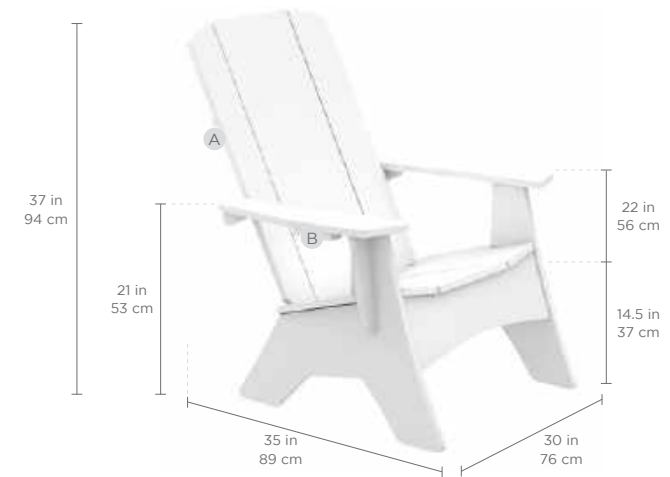

MAINSTAY ADIRONDACK COMPARISON

Pick the Adirondack that's the right fit for your clients and their outdoor spaces.

SUMMARY	The classic look and feel of our outdoor Adirondack	Same classic look and feel with a slightly smaller frame
COMPATIBLE ACCESSORIES	• Mainstay Adirondack Ottoman • Seat Cushions • Headrest Pillow	• Mainstay Adirondack Fit Ottoman • Headrest Pillow
MATERIAL	• UV20 virgin resin • Moisture & Mildew resistant	
COLOR OPTIONS		
FEATURES	• Built-in bottle opener • Hidden cup and wine glass holder • Stainless steel hardware • Simple, 4-piece assembly	
UV20 Rated to withstand up to 20,000 hours of direct sunlight without fading, for 10+ years of fade resistance.