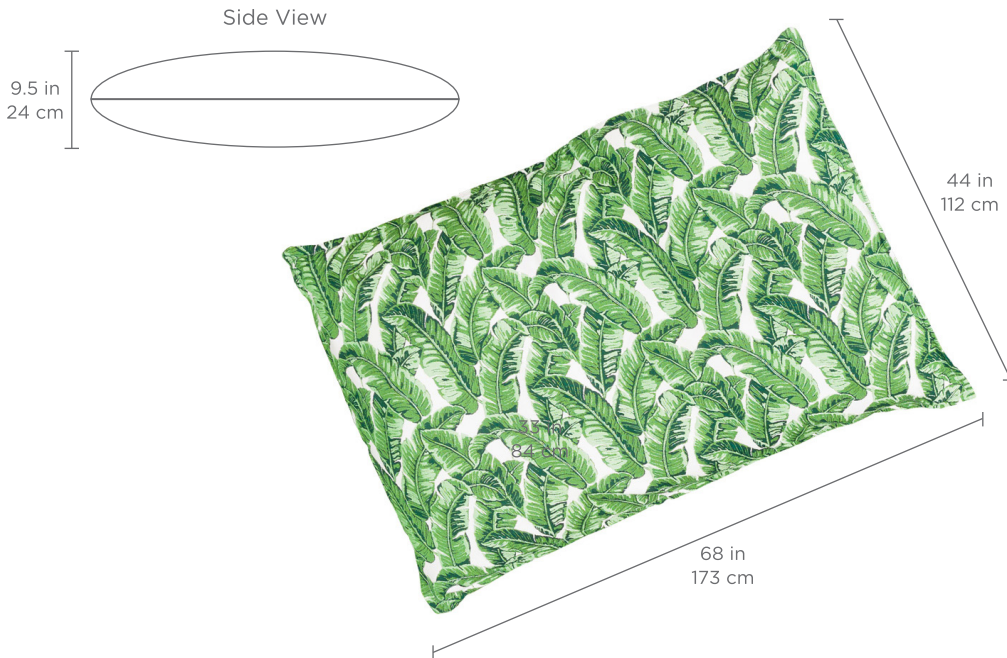

LAZE

PILLOW

FEATURES

- Designed for in-water or on-deck use
- Open-cell foam beads and high-quality fabric dries quickly and cleans easily
- Machine washable removable covers
- Versatile use for the pool, lake, beach, balcony, patio, lawn, or anywhere you decide to relax
- Covers are interchangeable via easy zipper removal

SPECIFICATIONS

Length: 68 in | 173 cm

Width: 44 in | 112 cm

Height: 9.5 in | 24 cm

Weight: 11 lbs | 5 kg