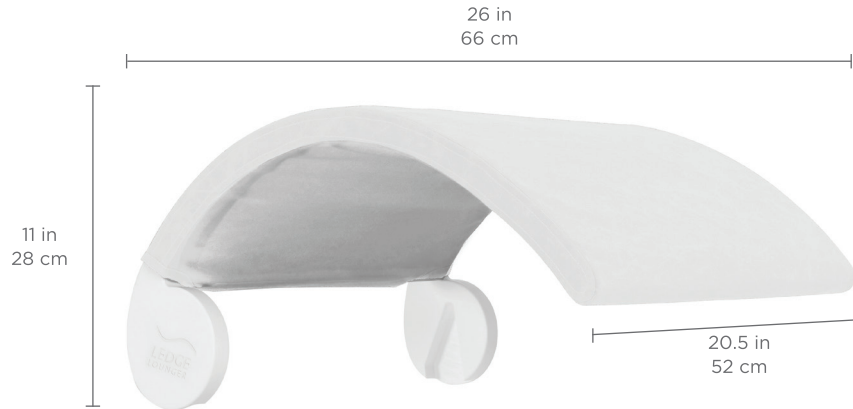

SIGNATURE

CHAIR SHADE

FEATURES

- Perfect for residential or commercial settings
- Designed for use with the Signature Chair
- Crafted of high-quality, marine-grade outdoor fabrics
- Easy slide on, slide off installation via interior grooves
- Frame available in multiple colors
- Custom fabric available
- Custom embroidery available

SPECIFICATIONS

Overall Length: 26 in | 66 cm
Overall Width: 20.5 in | 52 cm
Overall Height: 11 in | 28 cm

Weight: 7 lbs | 3 kg