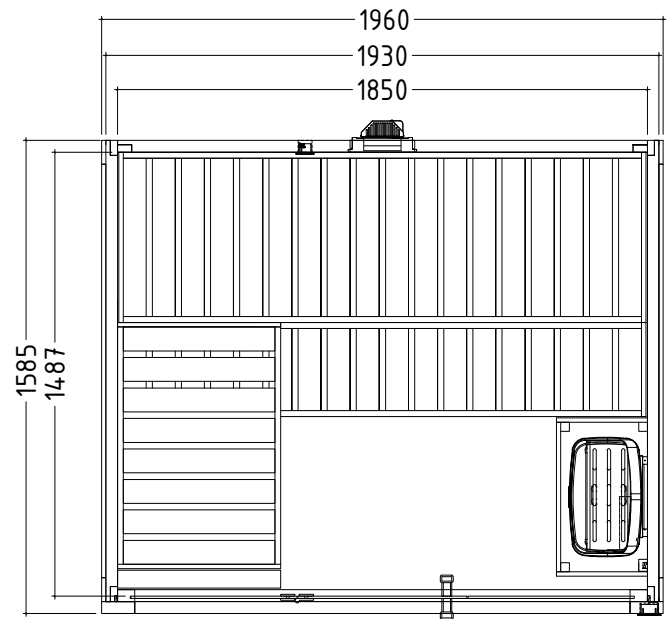

## Details

Art.-Nr.	1-053-767	1-053-769
	FAMILY-M	FAMILY-M-S
Dimensions [mm]	1960 x 1590 x 2040	1960 x 1590 x 2040
Construction	Solide	Solide
Wall thickness [mm]	40	40
Type of wood outside	Spruce	Spruce
Type of wood ininside	Spruce	Spruce
Type of wood interior	Lime wood	Lime wood
Interior fittings	Basic	Basic
Benches number (top / above)	2 / 1	2 / 1
Adjustable headboard on a bench	No	No
Door dimensions [mm]	590 x 1900 x 8	590 x 1900 x 8
Door hinge left and right	Yes	Yes
Glass elements dimensions [mm]	580 x 1930 x 8	580 x 1930 x 8
Infrared full spectrum heater [W]	No	Yes
Headrests number	1	1
Heater safety guard [mm]	540 x 325 x 730	540 x 325 x 730
Floor grid [mm]	No	No
Silicone cables for Saunaheater 5x2,5mm <sup>2</sup>	3 m	3 m
Persons	up to 3	up to 3
Volumen [m <sup>3</sup> ]	5,4	5,4
recommended Heater power electro [kW]	6	6
Mirror structure	Yes	Yes

## Floor plan

Structure left

Structure right- Family-M-S