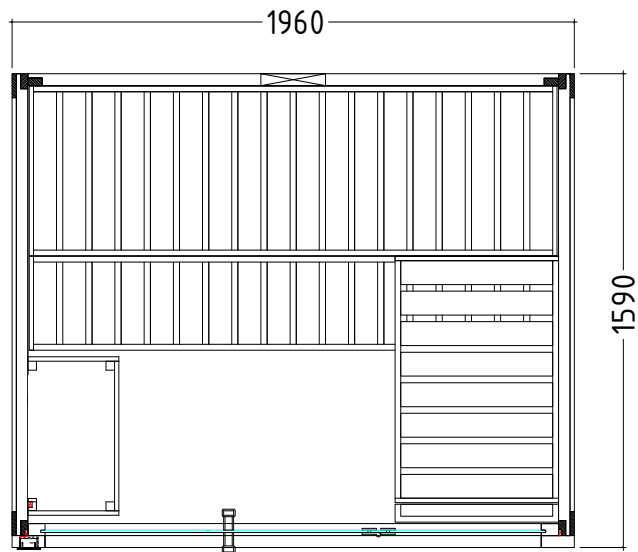

## Details

Art.-Nr.	1-053-767	1-053-769
	FAMILY-M	FAMILY-M-S
Dimensions [mm]	1960 x 1590 x 2040	1960 x 1590 x 2040
Construction	Solide	Solide
Wall thickness [mm]	40	40
Type of wood outside	Spruce	Spruce
Type of wood ininside	Spruce	Spruce
Type of wood interior	Lime wood	Lime wood
Interior fittings	Basic	Basic
Benches number (top / above)	2 / 1	2 / 1
Adjustable headboard on a bench	No	No
Door dimensions [mm]	590 x 1900 x 8	590 x 1900 x 8
Door hinge left and right	Yes	Yes
Glass elements dimensions [mm]	580 x 1930 x 8	580 x 1930 x 8
Infrared full spectrum heater [W]	No	Yes
Headrests number	1	1
Heater safety guard [mm]	540 x 325 x 730	540 x 325 x 730
Floor grid [mm]	No	No
Silicone cables for Saunaheater 5x2,5mm <sup>2</sup>	3 m	3 m
Persons	up to 3	up to 3
Volumen [m <sup>3</sup> ]	5,4	5,4
recommended Heater power electro [kW]	6	6
Mirror structure	Yes	Yes

## Floor plan

Structure left

Structure right- Family-M-S