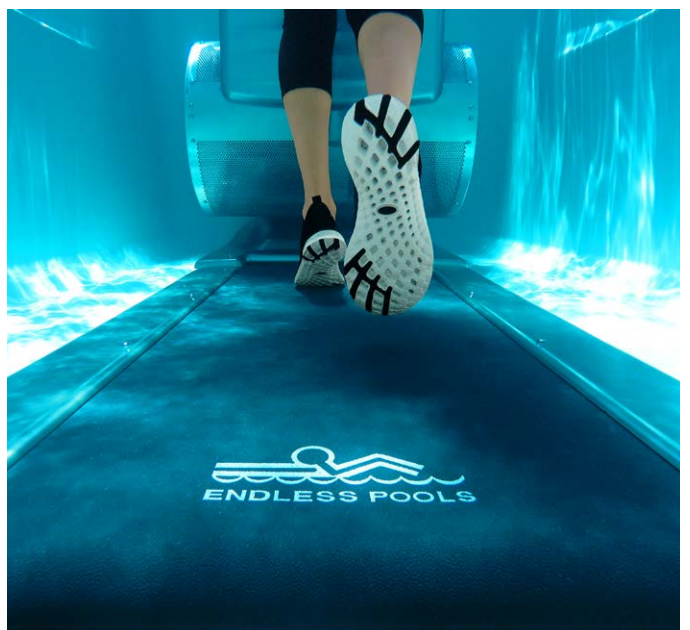

For one-of-a-kind, low-impact exercise that is easy on your joints and muscles, try our optional underwater treadmill. The experience is like no other! Whether you are staying in shape or rehabbing an injury, our fully submerged hydraulic treadmill can be added to our E-series swim spas for a fun and effective way to run, walk and exercise in water.

**PREMIUM
E-SERIES**

**POPULAR
X-SERIES**

**VALUE-PACKED
R-SERIES**

E-Series

With Hydrodrive Technology

ELEVATE YOUR EXPECTATIONS.

Endless™ Pools E-Series Swim Spas are the right choice for anyone who is serious about wellness. Swimmers, athletes, weekend warriors, and active families can challenge themselves with the Hydrodrive™ current system and underwater treadmill (optional), or relax and enjoy the warm water and hydrotherapy in any of the E-Series Swim Spas.

X-Series

With SwimCross Technology

UNBELIEVABLE PERFORMANCE. INCREDIBLE VALUE.

The X-Series is a perfect choice for exercise, recreational swimming, and quality family time. Adjust the SwimCross® jetted current to enjoy an invigorating swim or low-impact resistance workout, at your pace! Four jets provide lift and resistance, without the introduction of air, to provide an ideal jetted current experience.

R-Series

With RecSport® Technology

VERSATILE, AFFORDABLE FAMILY FUN.

This compact, all-in-one swim spa features a jetted current ideal for recreation and exercise. For those who want the quality of Endless™ Pools at an affordable price, each model's layout is thoughtfully designed for family use, providing ample seating and space for maximum fun! Make the smart choice with R-Series — where value meets quality.