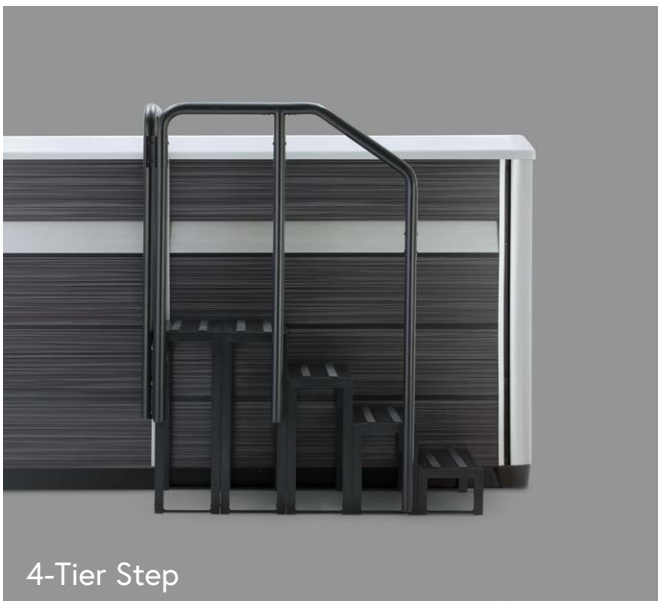

4-Tier Step

MAKE IT YOUR OWN!

Elevate your experience with options to power up your workout, perfect your swim technique, provide safety and security, or just have fun and relax.

View all Swim Spa Accessories at endlesspools.co.uk/products/swim-spas