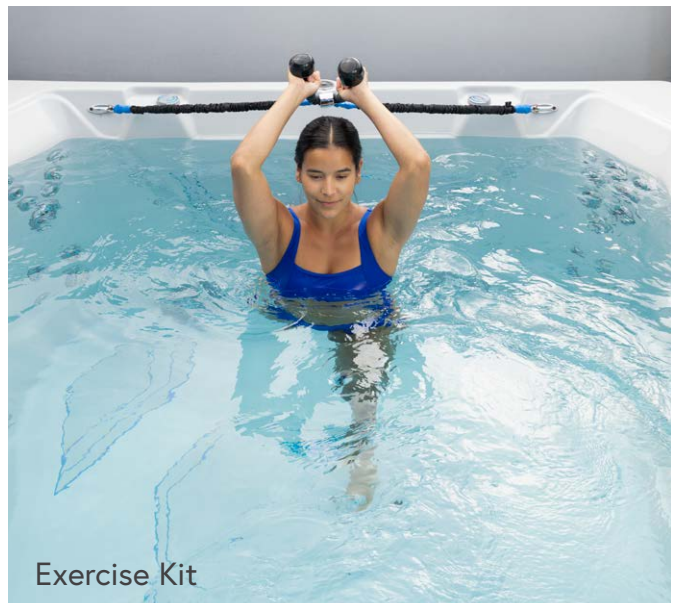

FITNESS ACCESSORIES

Underwater Mirror

Endless™ Pools Fit@Home™ App

Aquabike

Resistance Bands

Exercise Kit

LIFESTYLE ACCESSORIES

Surface Kits

LED Exterior Lighting (X- and R-Series)

WeatherPro™ Cover with
CoverCradle™ Lifter System

Bluetooth® Sound System

4-Tier Step

MAKE IT YOUR OWN!

Elevate your experience with options to power up your workout, perfect your swim technique, provide safety and security, or just have fun and relax.