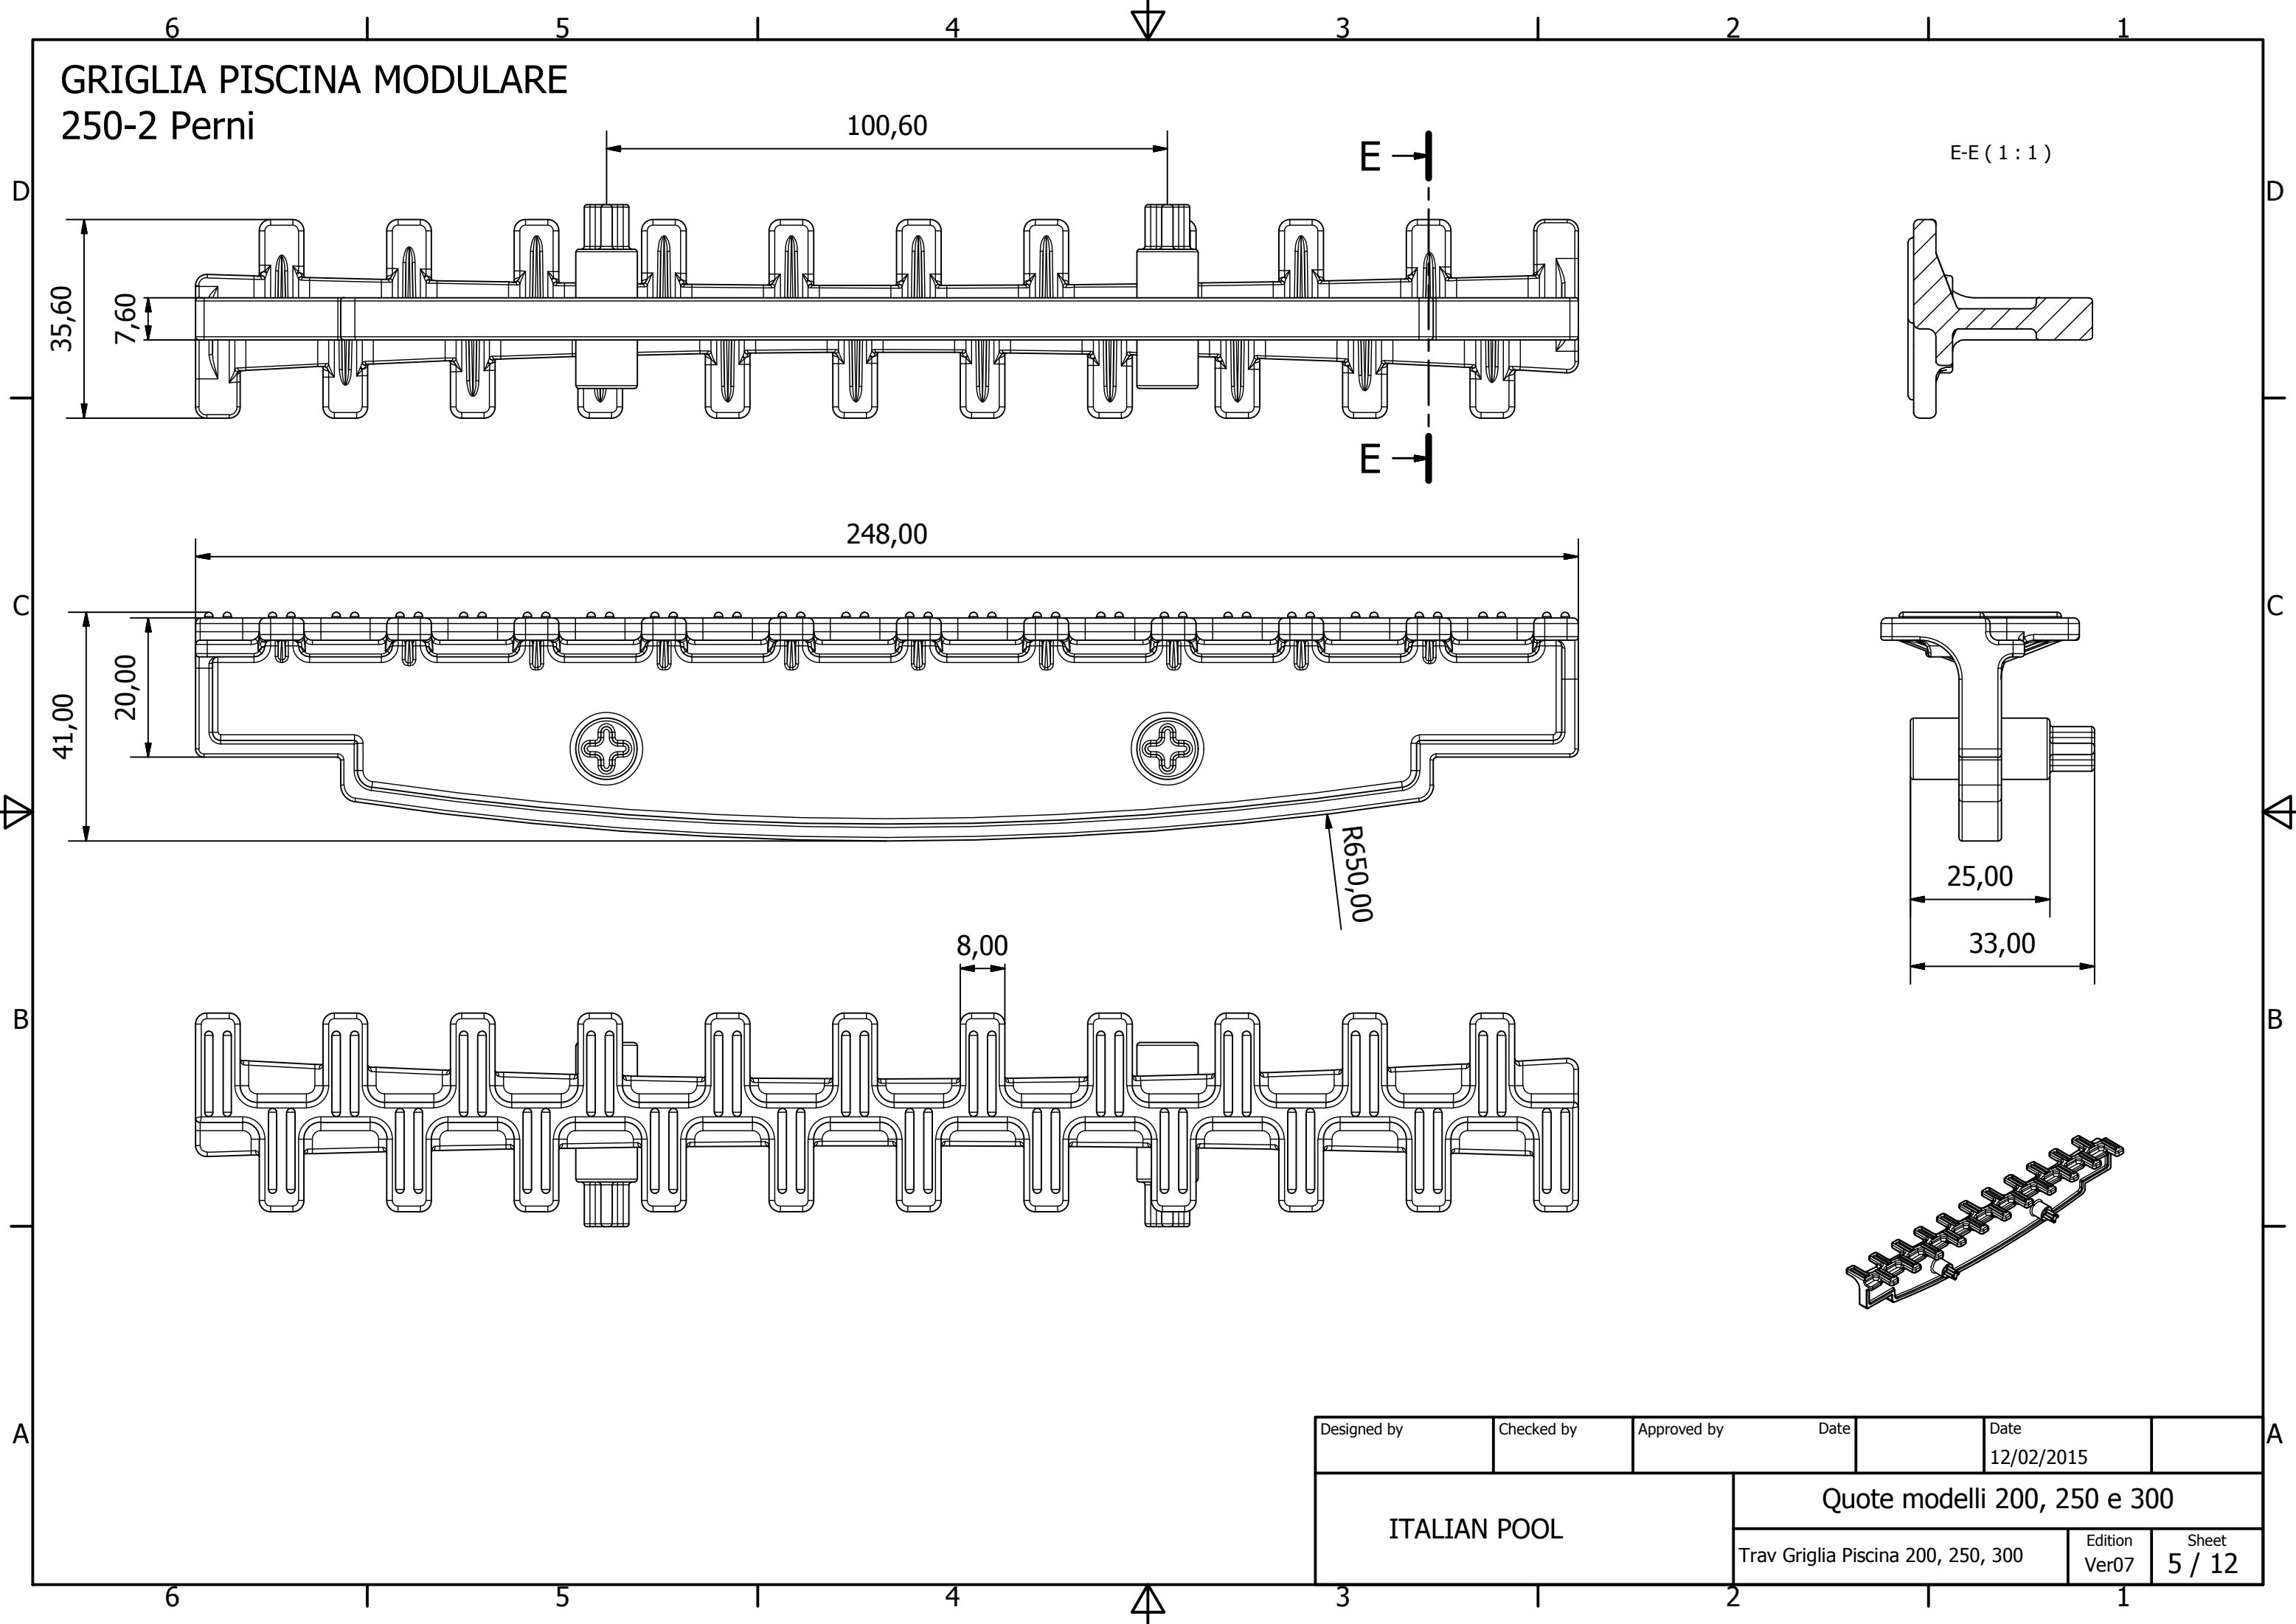

GRIGLIA PISCINA MODULARE

250-2 Perni

E-E (1:1)

E

E

248,00

35,60

7,60

8,00

R650,00

25,00

33,00

Designed by	Checked by	Approved by	Date	Date	
				12/02/2015	
ITALIAN POOL			Quote modelli 200, 250 e 300		
			Trav Griglia Piscina 200, 250, 300	Edition Ver07	Sheet 5 / 12