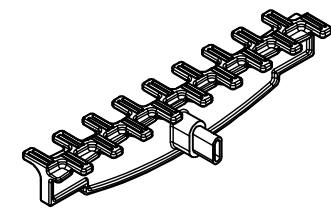

GRIGLIA PISCINA MODULARE  
200-1 Perno

A-A (1:1)

Designed by	Checked by	Approved by	Date	Date	
				12/02/2015	
ITALIAN POOL			Quote modelli 200, 250 e 300		
			Trav Griglia Piscina 200, 250, 300	Edition Ver07	Sheet 1 / 12

GRIGLIA PISCINA MODULARE  
250-1 Perno

Designed by	Checked by	Approved by	Date	Date	
				12/02/2015	
ITALIAN POOL			Quote modelli 200, 250 e 300		
			Trav Griglia Piscina 200, 250, 300	Edition Ver07	Sheet 2 / 12