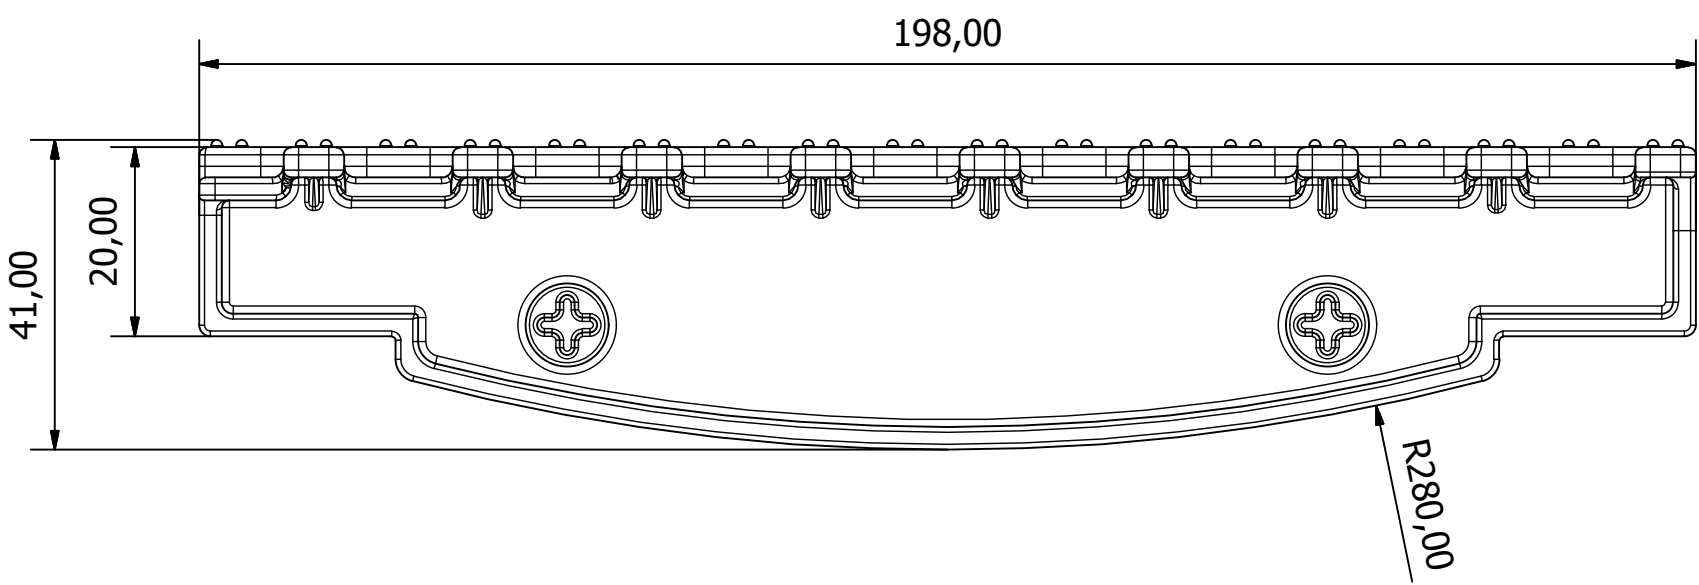

Designed by	Checked by	Approved by	Date	Date	
				12/02/2015	
ITALIAN POOL			Quote modelli 200, 250 e 300		
			Trav Griglia Piscina 200, 250, 300	Edition Ver07	Sheet 4 / 12