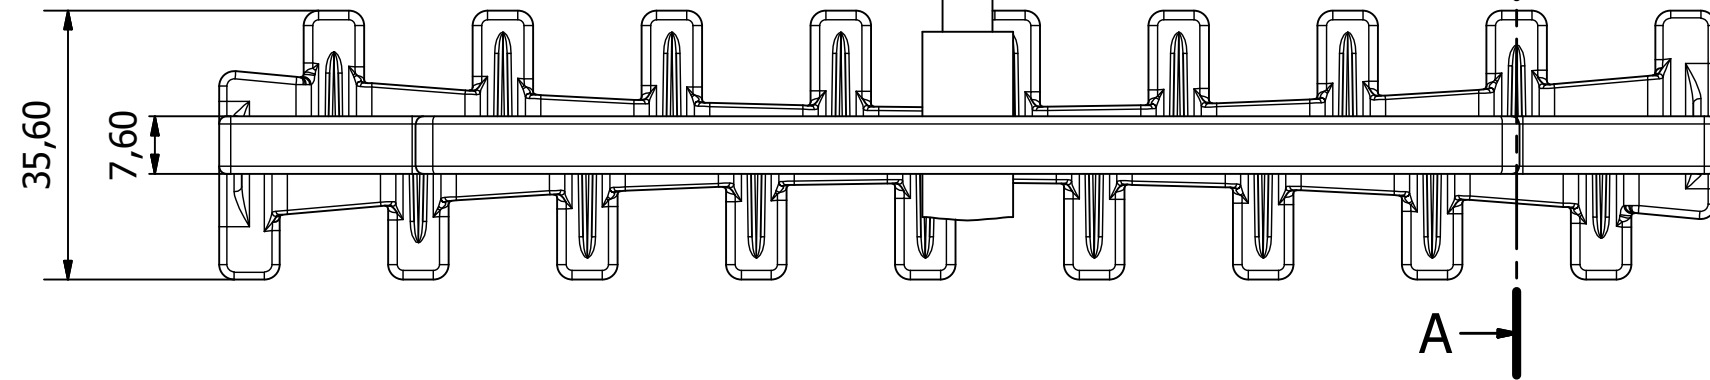

GRIGLIA PISCINA MODULARE  
200-1 Perno

A-A (1:1)

Designed by	Checked by	Approved by	Date	Date	
				12/02/2015	
ITALIAN POOL			Quote modelli 200, 250 e 300		
			Trav Griglia Piscina 200, 250, 300	Edition Ver07	Sheet 1 / 12