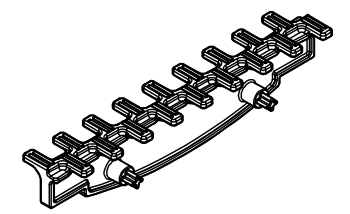

Designed by	Checked by	Approved by	Date	Date	
				12/02/2015	
ITALIAN POOL			Quote modelli 200, 250 e 300		
			Trav Griglia Piscina 200, 250, 300	Edition Ver07	Sheet 4 / 12