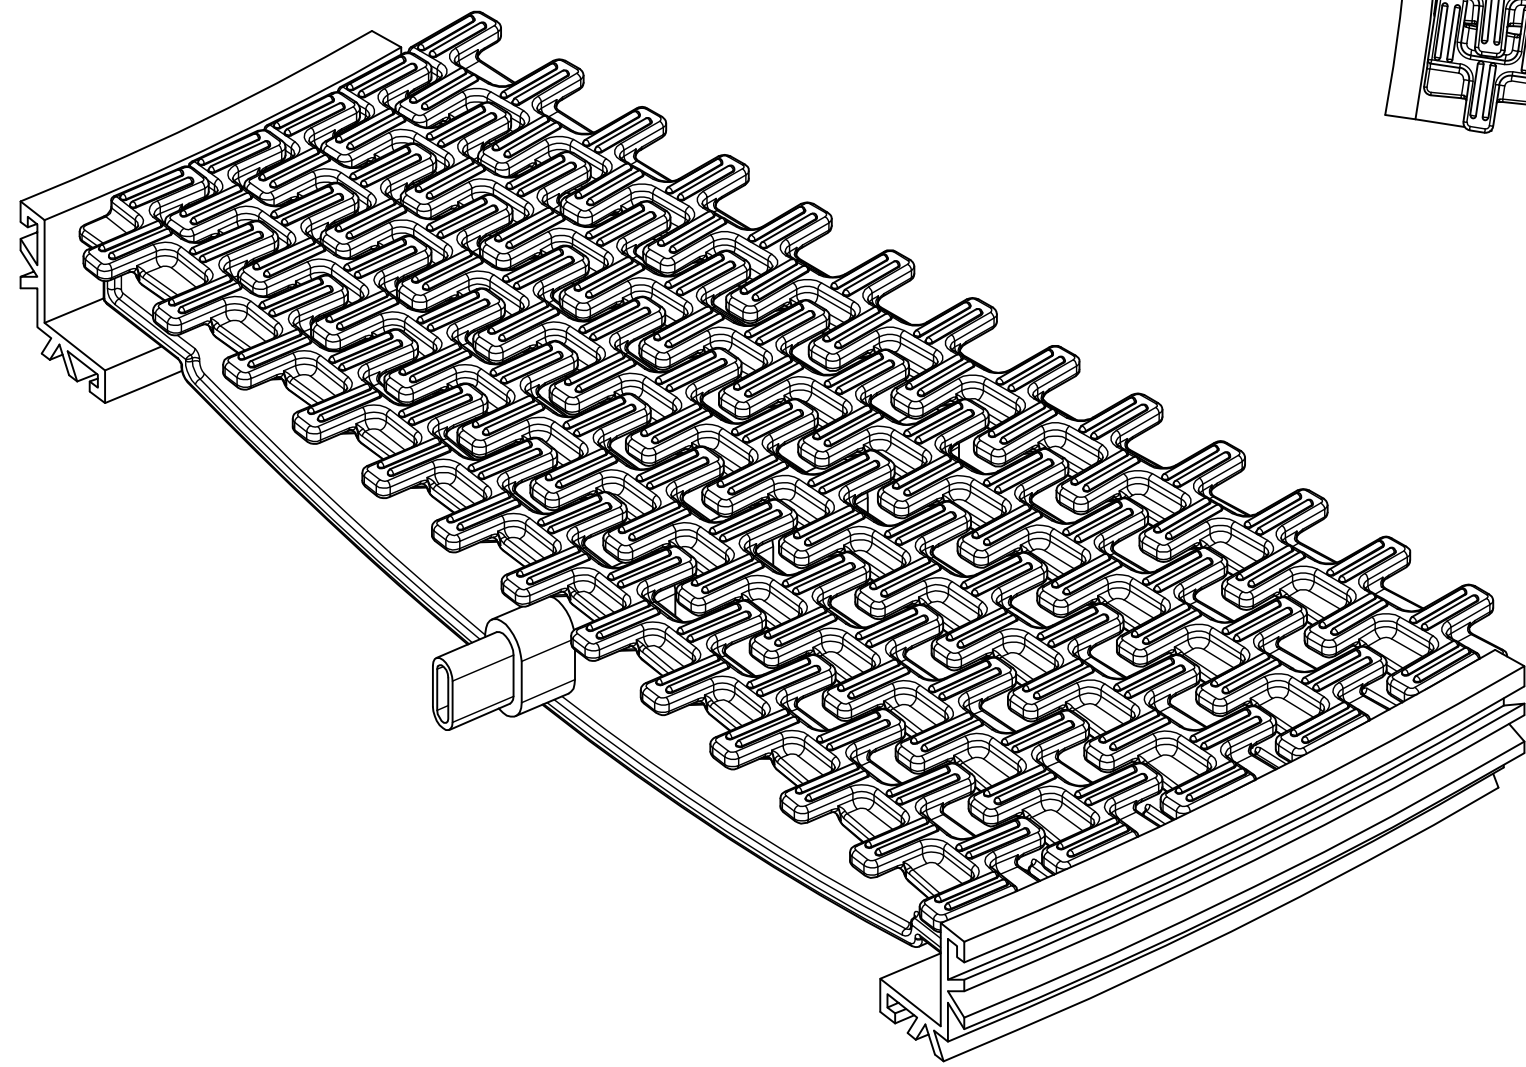

GRIGLIA PISCINA MODULARE
300-1 Perno

Designed by	Checked by	Approved by	Date	Date	
				12/02/2015	
ITALIAN POOL			Quote modelli 200, 250 e 300		
			Trav Griglia Piscina 200, 250, 300	Edition Ver07	Sheet 12 / 12