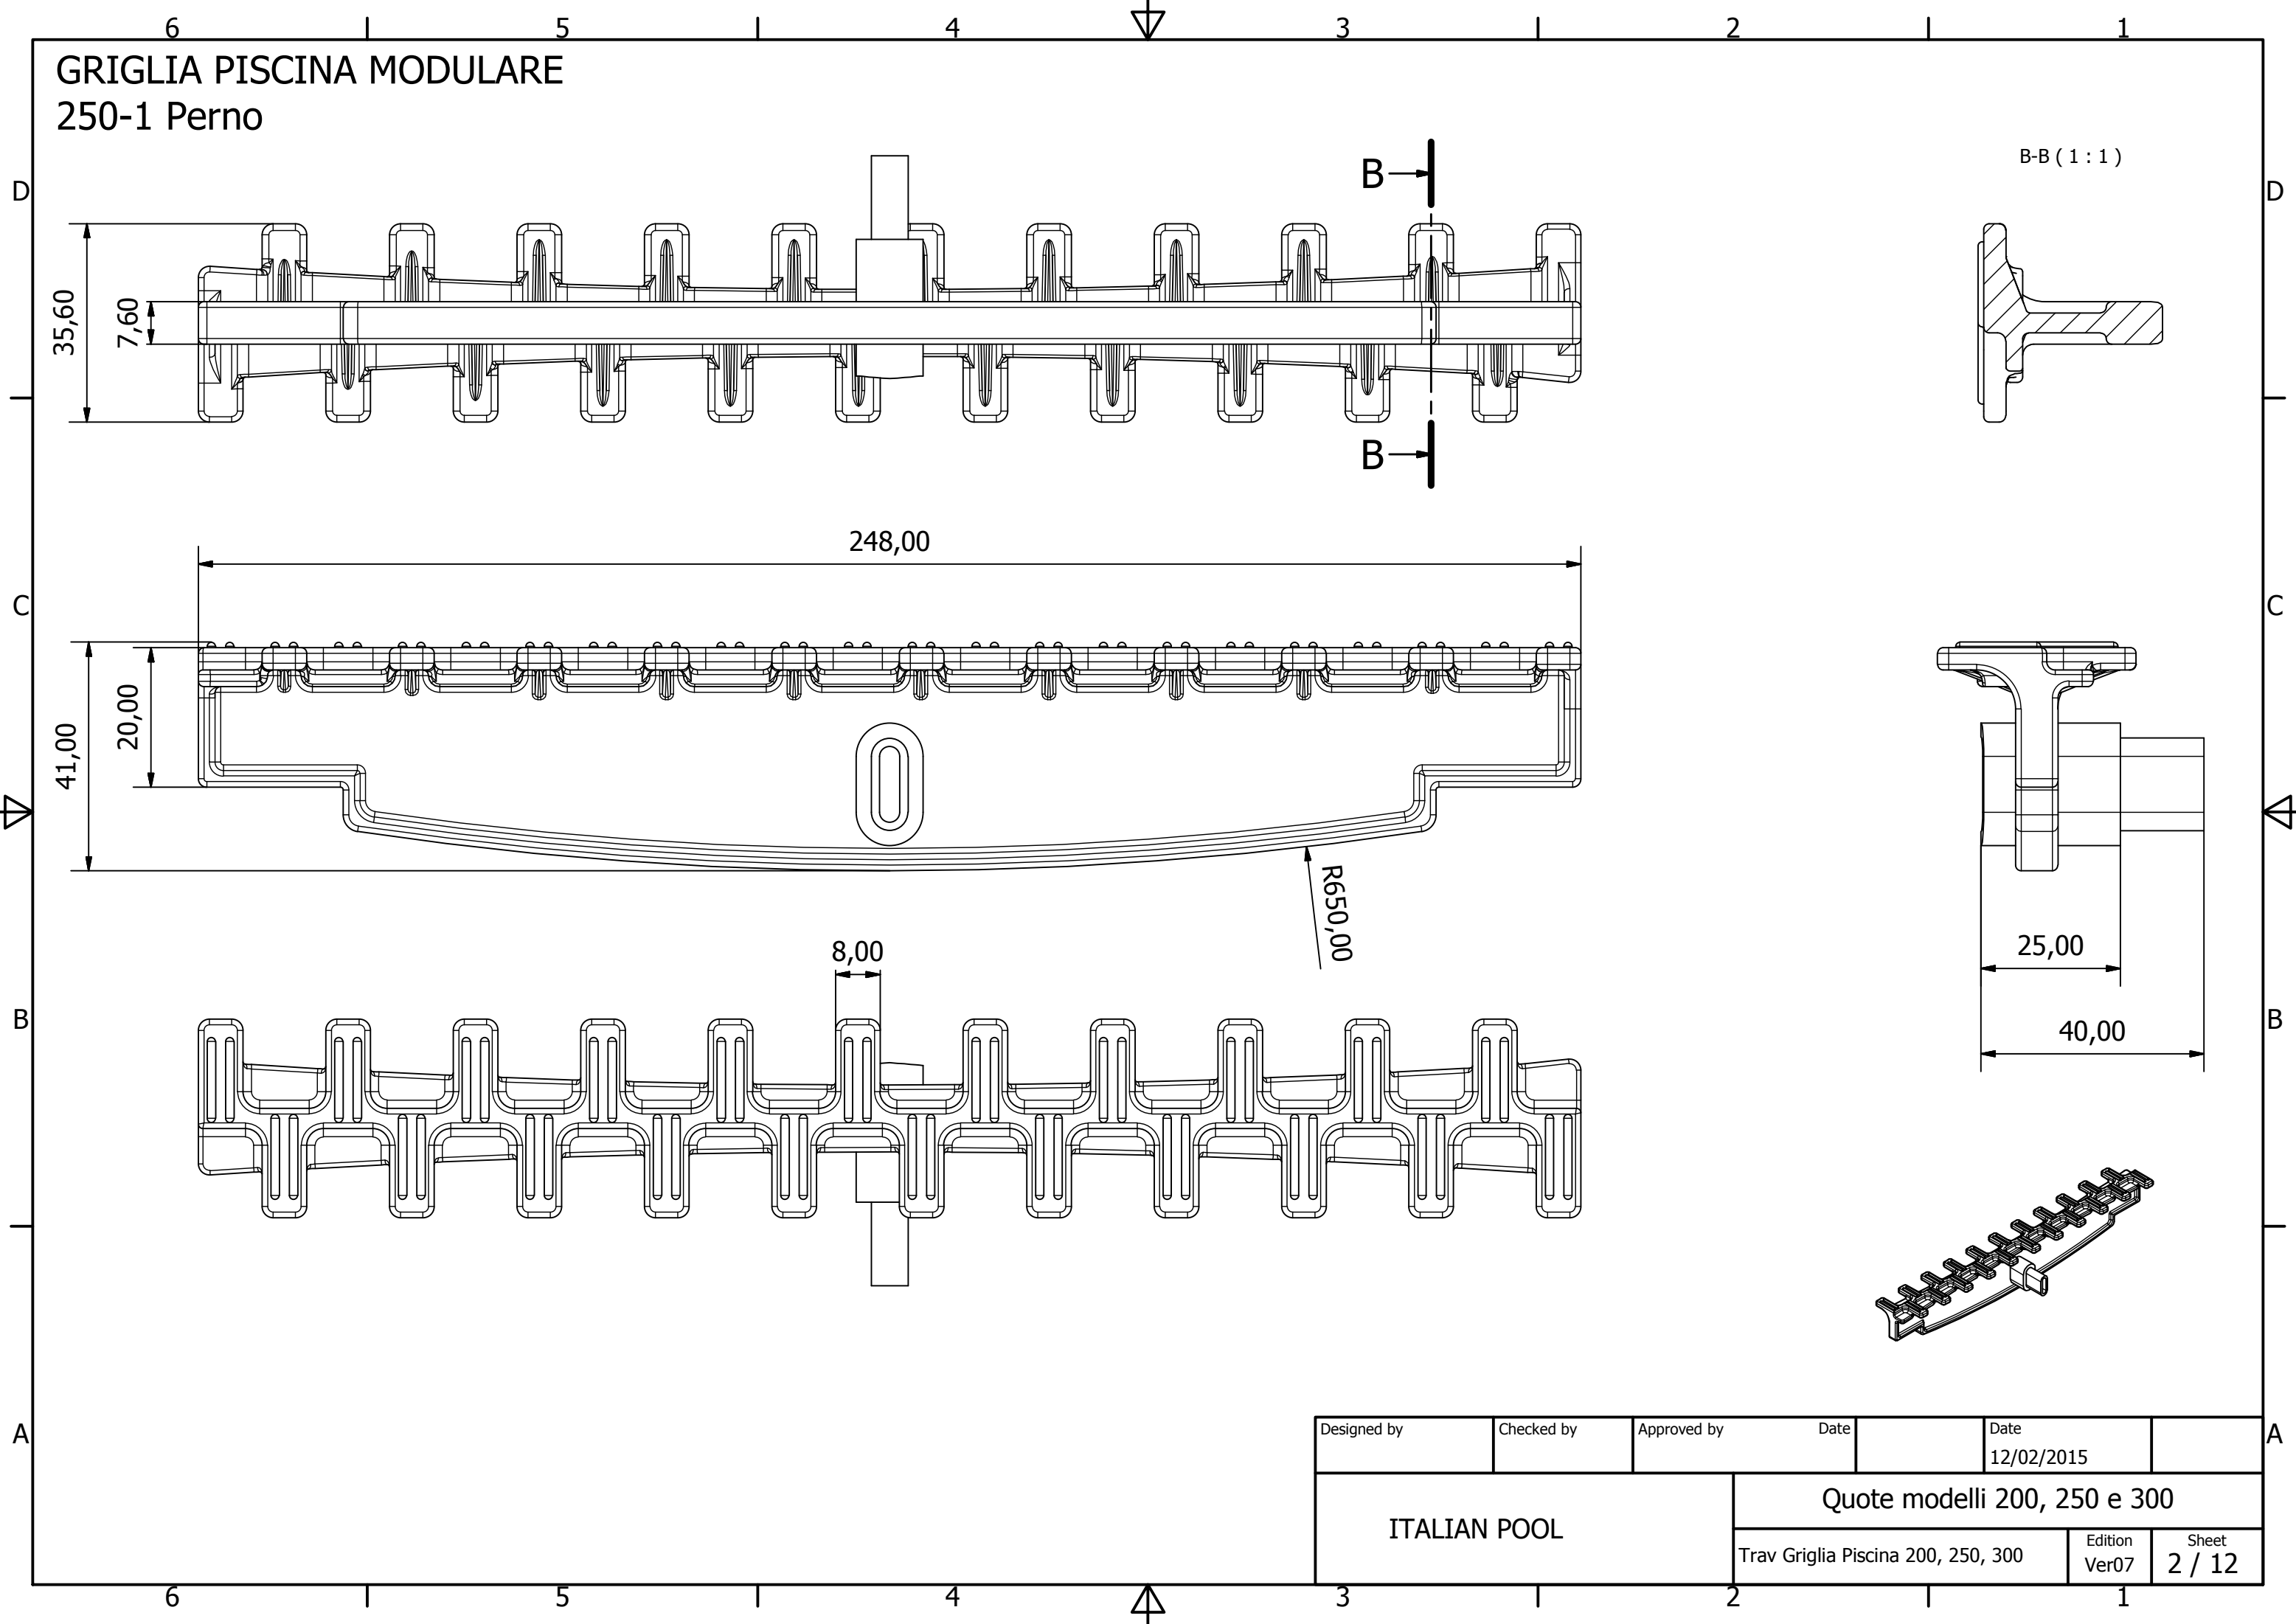

GRIGLIA PISCINA MODULARE
250-1 Perno

Designed by	Checked by	Approved by	Date	Date	
				12/02/2015	
ITALIAN POOL			Quote modelli 200, 250 e 300		
			Trav Griglia Piscina 200, 250, 300	Edition Ver07	Sheet 2 / 12