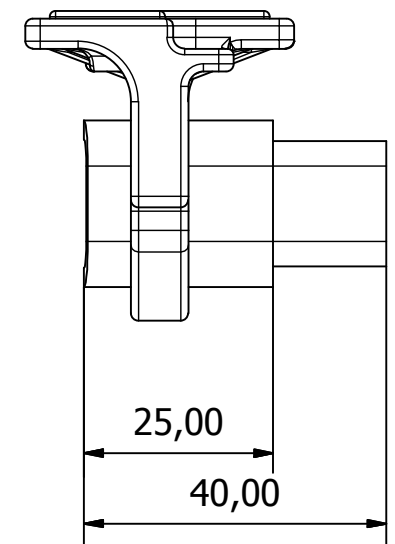

GRIGLIA PISCINA MODULARE  
200-1 Perno

A-A (1:1)

Designed by	Checked by	Approved by	Date	Date	
				12/02/2015	
ITALIAN POOL			Quote modelli 200, 250 e 300		
			Trav Griglia Piscina 200, 250, 300	Edition Ver07	Sheet 1 / 12