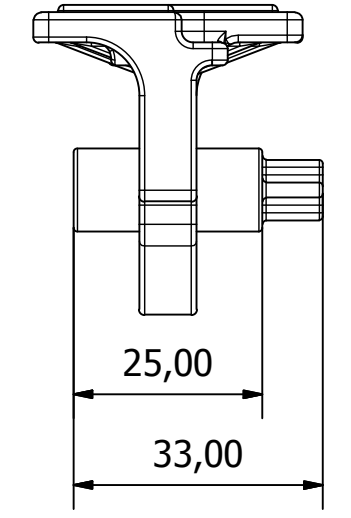

Designed by	Checked by	Approved by	Date	Date	
				12/02/2015	
ITALIAN POOL			Quote modelli 200, 250 e 300		
			Trav Griglia Piscina 200, 250, 300	Edition Ver07	Sheet 4 / 12