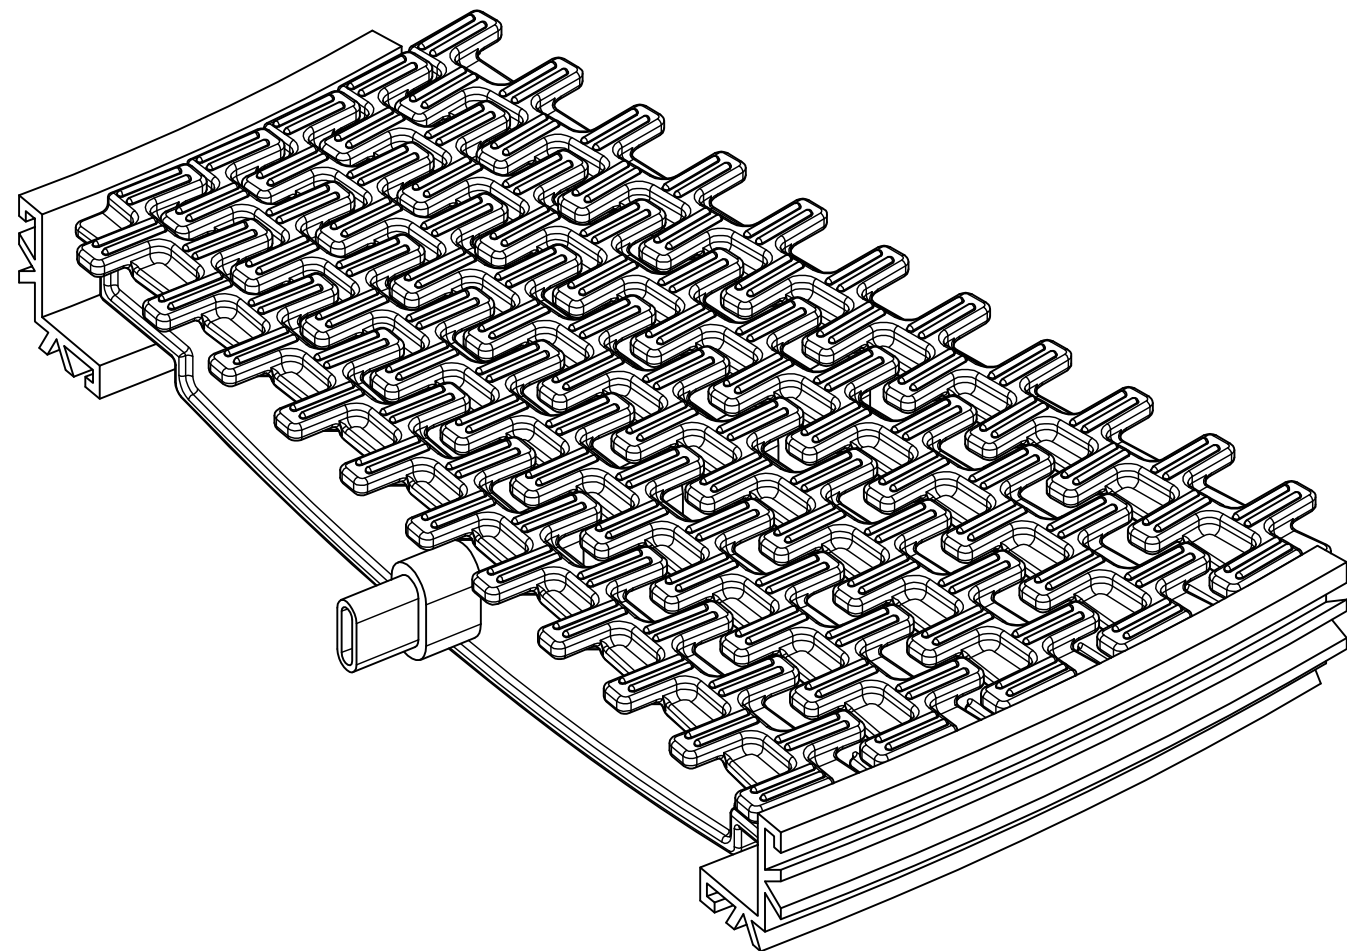

GRIGLIA PISCINA MODULARE
250-1 Perno

Designed by	Checked by	Approved by	Date	Date	
				12/02/2015	
ITALIAN POOL			Quote modelli 200, 250 e 300		
			Trav Griglia Piscina 200, 250, 300	Edition Ver07	Sheet 11 / 12