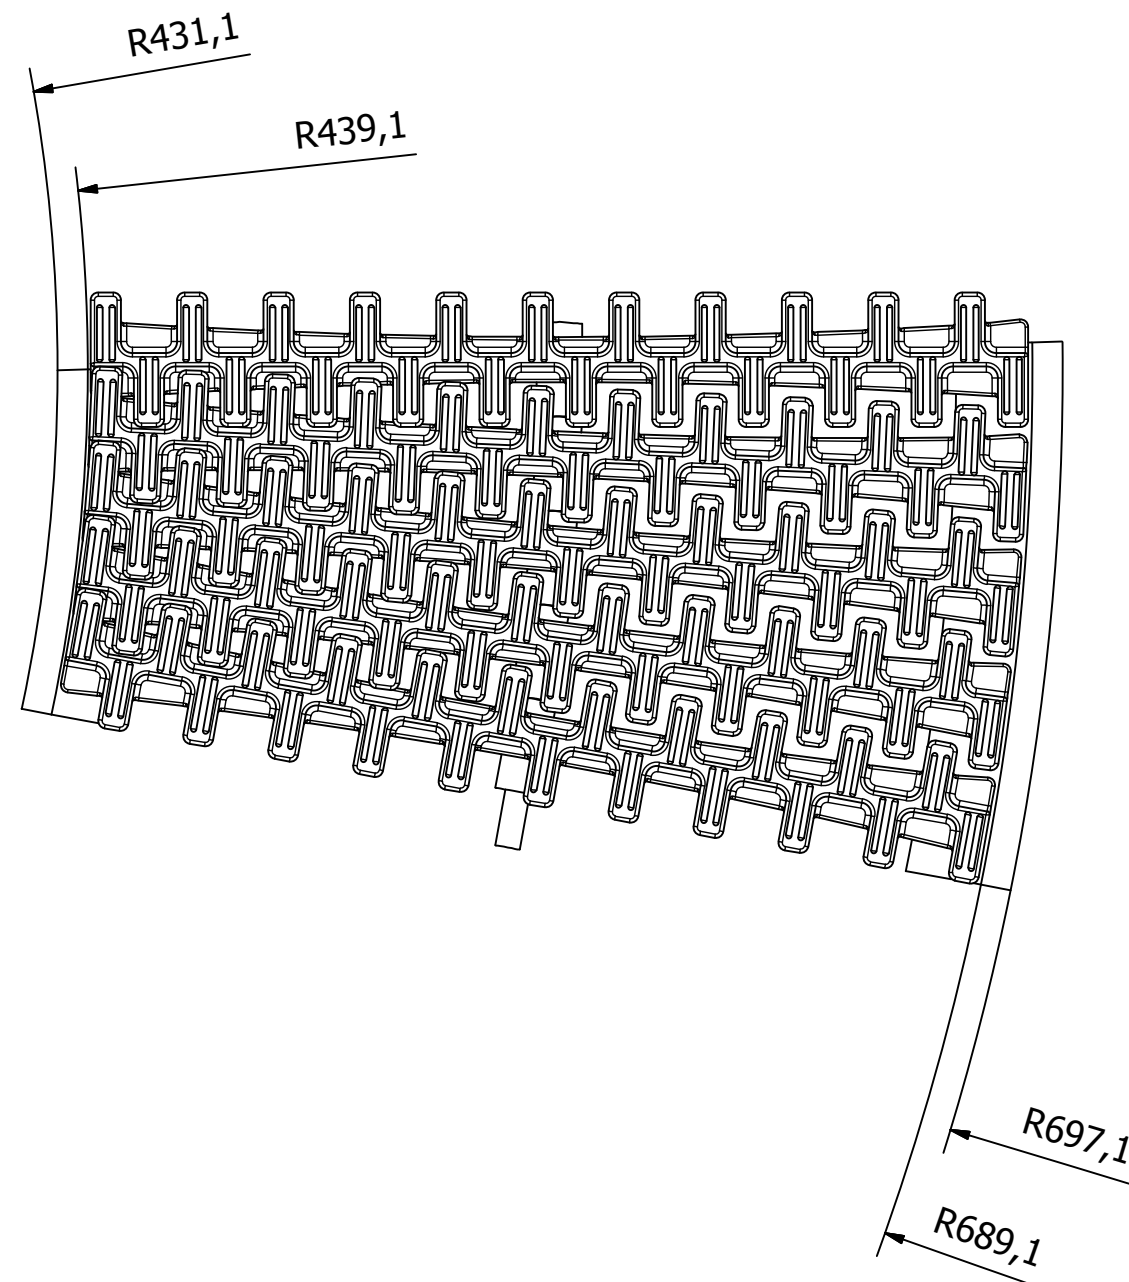

GRIGLIA PISCINA MODULARE
250-1 Perno

Designed by	Checked by	Approved by	Date	Date	
				12/02/2015	
ITALIAN POOL			Quote modelli 200, 250 e 300		
			Trav Griglia Piscina 200, 250, 300	Edition Ver07	Sheet 11 / 12