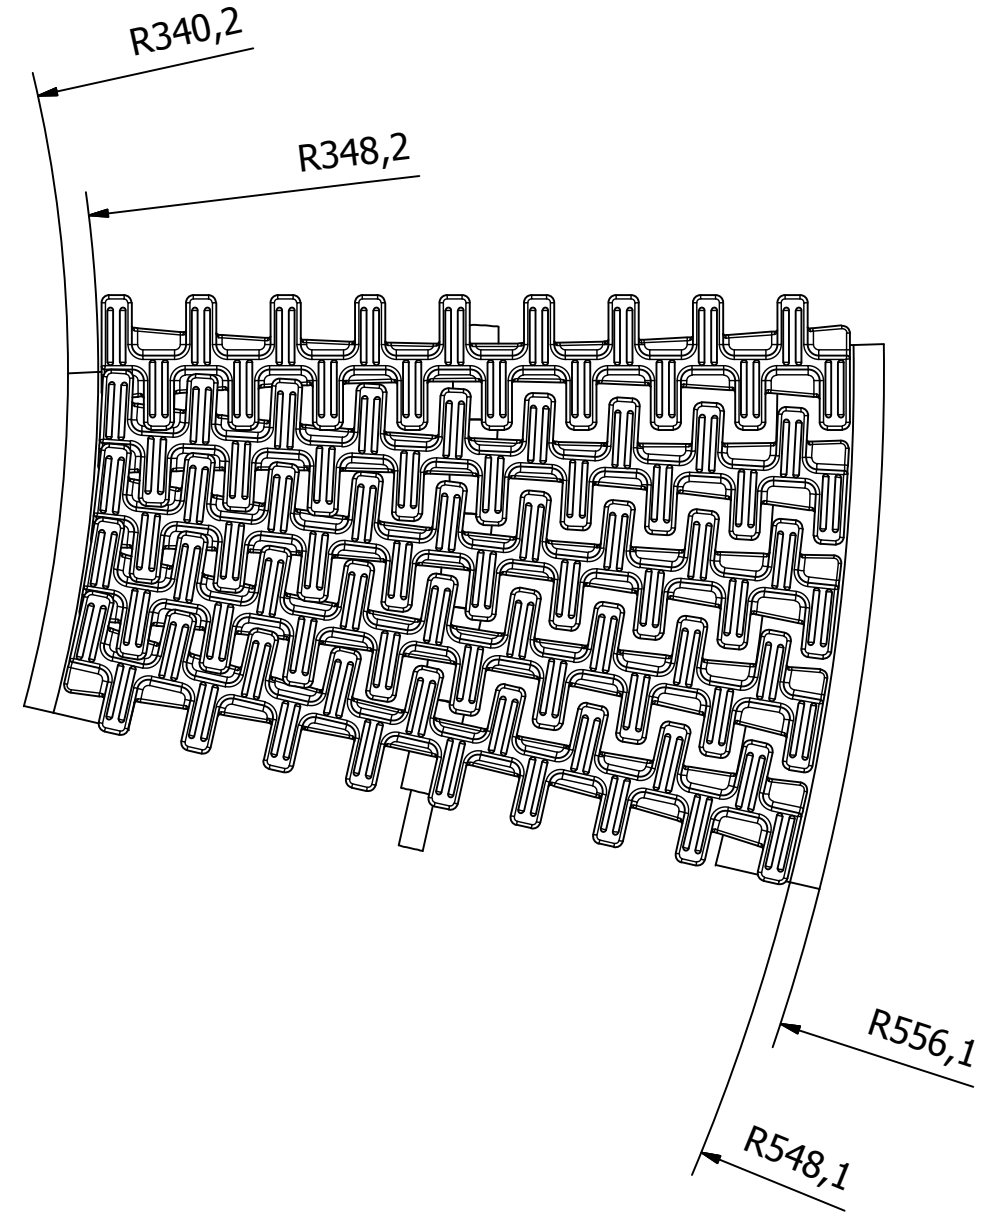

GRIGLIA PISCINA MODULARE
200-1 Perno

Designed by	Checked by	Approved by	Date	Date	
				12/02/2015	
ITALIAN POOL			Quote modelli 200, 250 e 300		
			Trav Griglia Piscina 200, 250, 300	Edition Ver07	Sheet 10 / 12