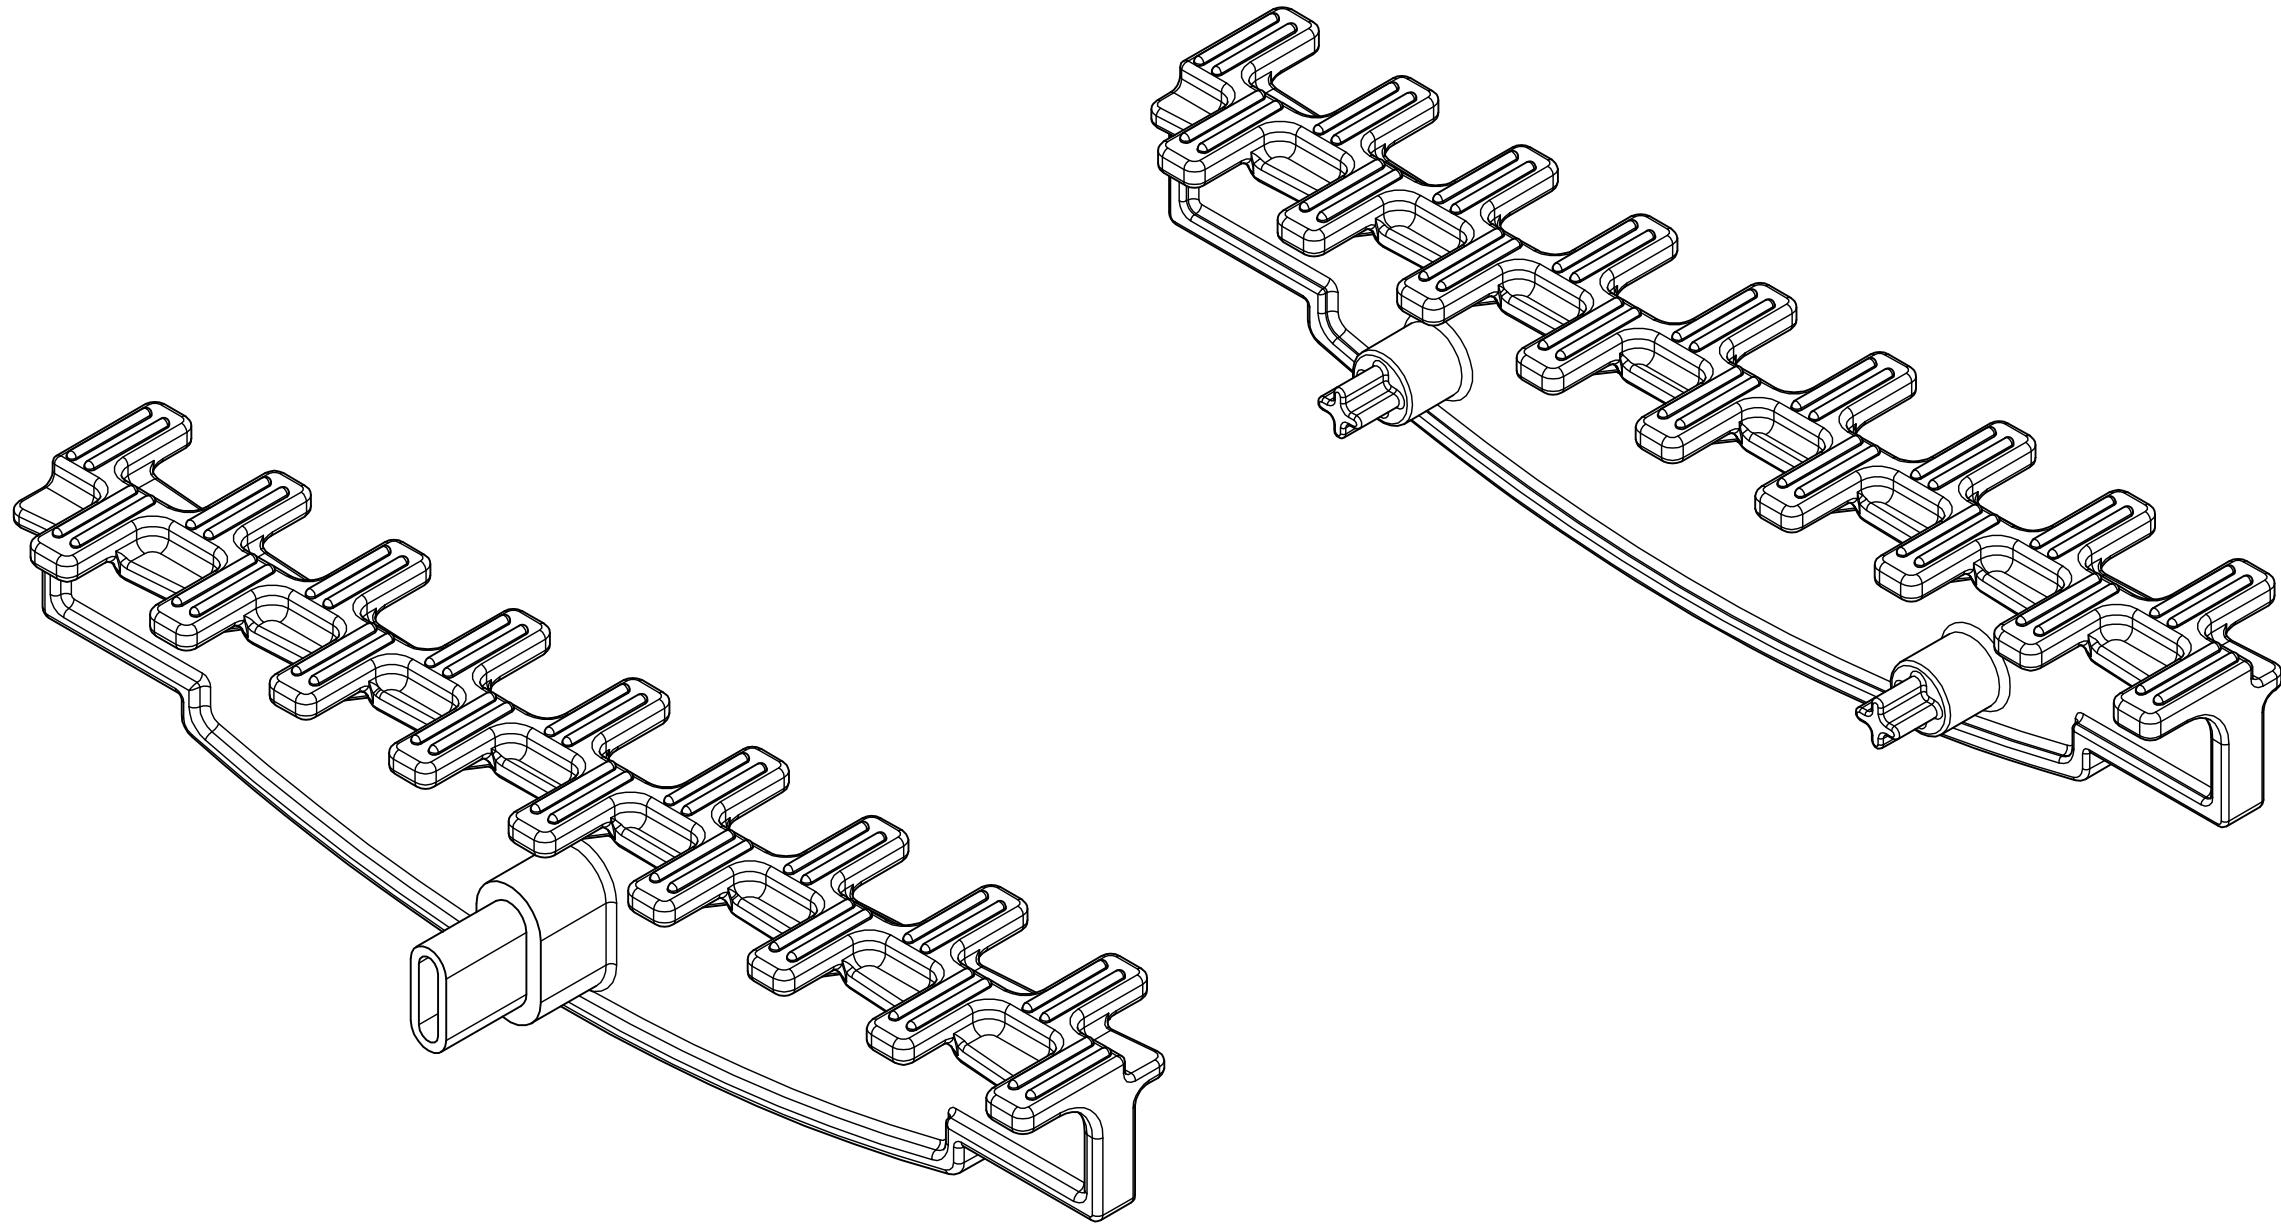

GRIGLIA PISCINA MODULARE  
200-1 Perno e 200-2 Perni

Designed by	Checked by	Approved by	Date	Date	
				12/02/2015	
ITALIAN POOL			Quote modelli 200, 250 e 300		
			Trav Griglia Piscina 200, 250, 300	Edition Ver07	Sheet 7 / 12