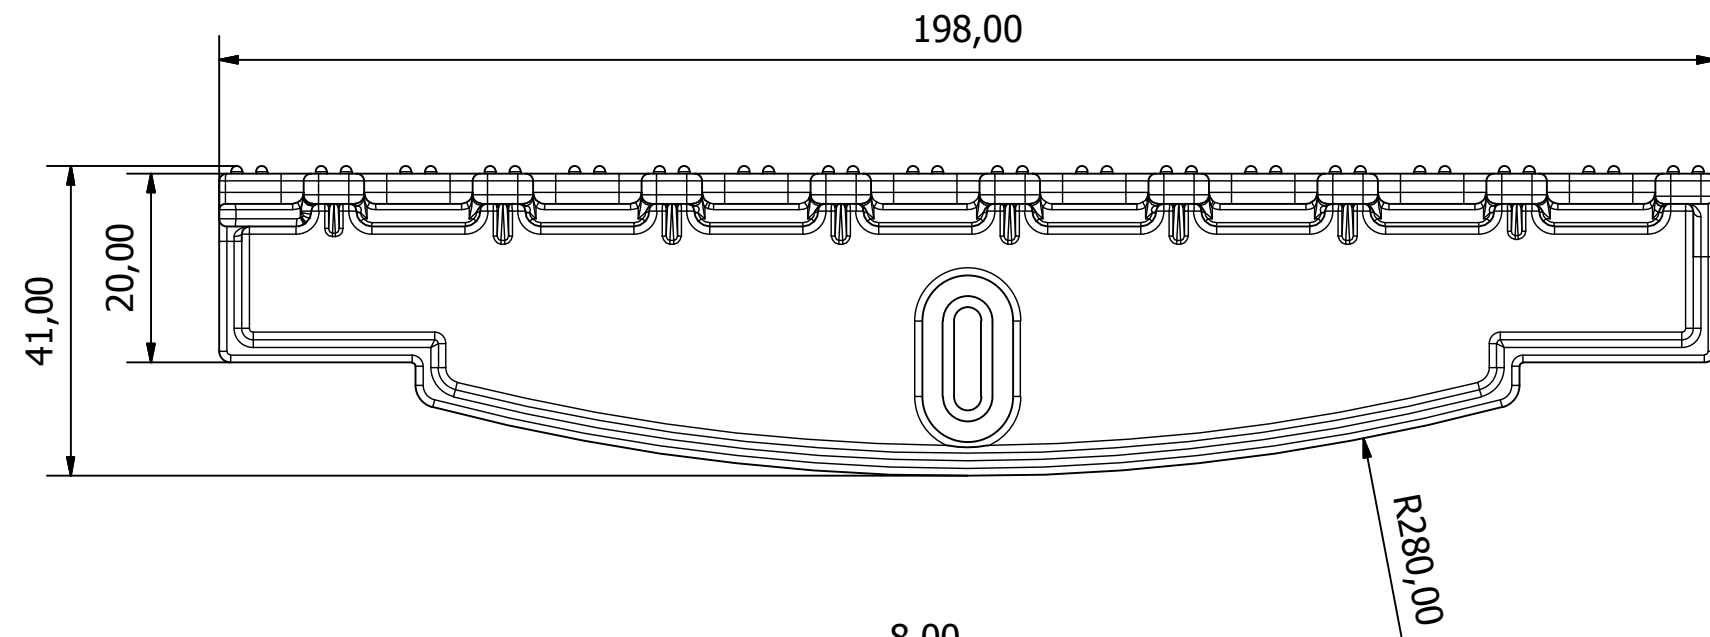

GRIGLIA PISCINA MODULARE  
200-1 Perno

A-A (1:1)

Designed by	Checked by	Approved by	Date	Date	
				12/02/2015	
ITALIAN POOL			Quote modelli 200, 250 e 300		
			Trav Griglia Piscina 200, 250, 300	Edition Ver07	Sheet 1 / 12