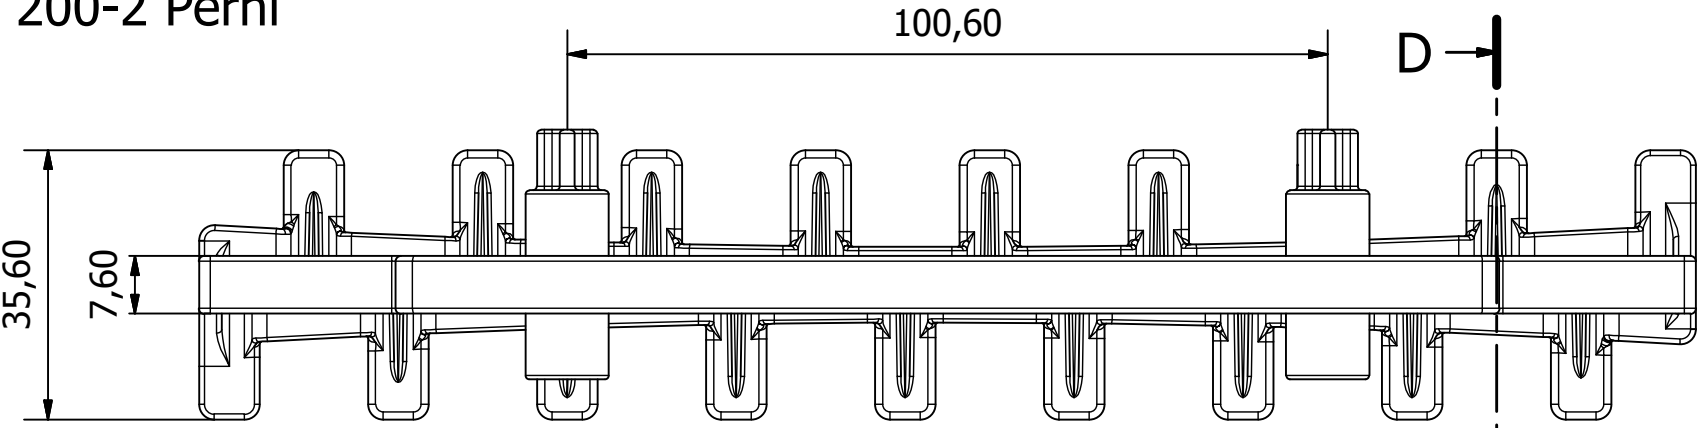

Designed by	Checked by	Approved by	Date	Date	
				12/02/2015	
ITALIAN POOL			Quote modelli 200, 250 e 300		
			Trav Griglia Piscina 200, 250, 300	Edition Ver07	Sheet 4 / 12