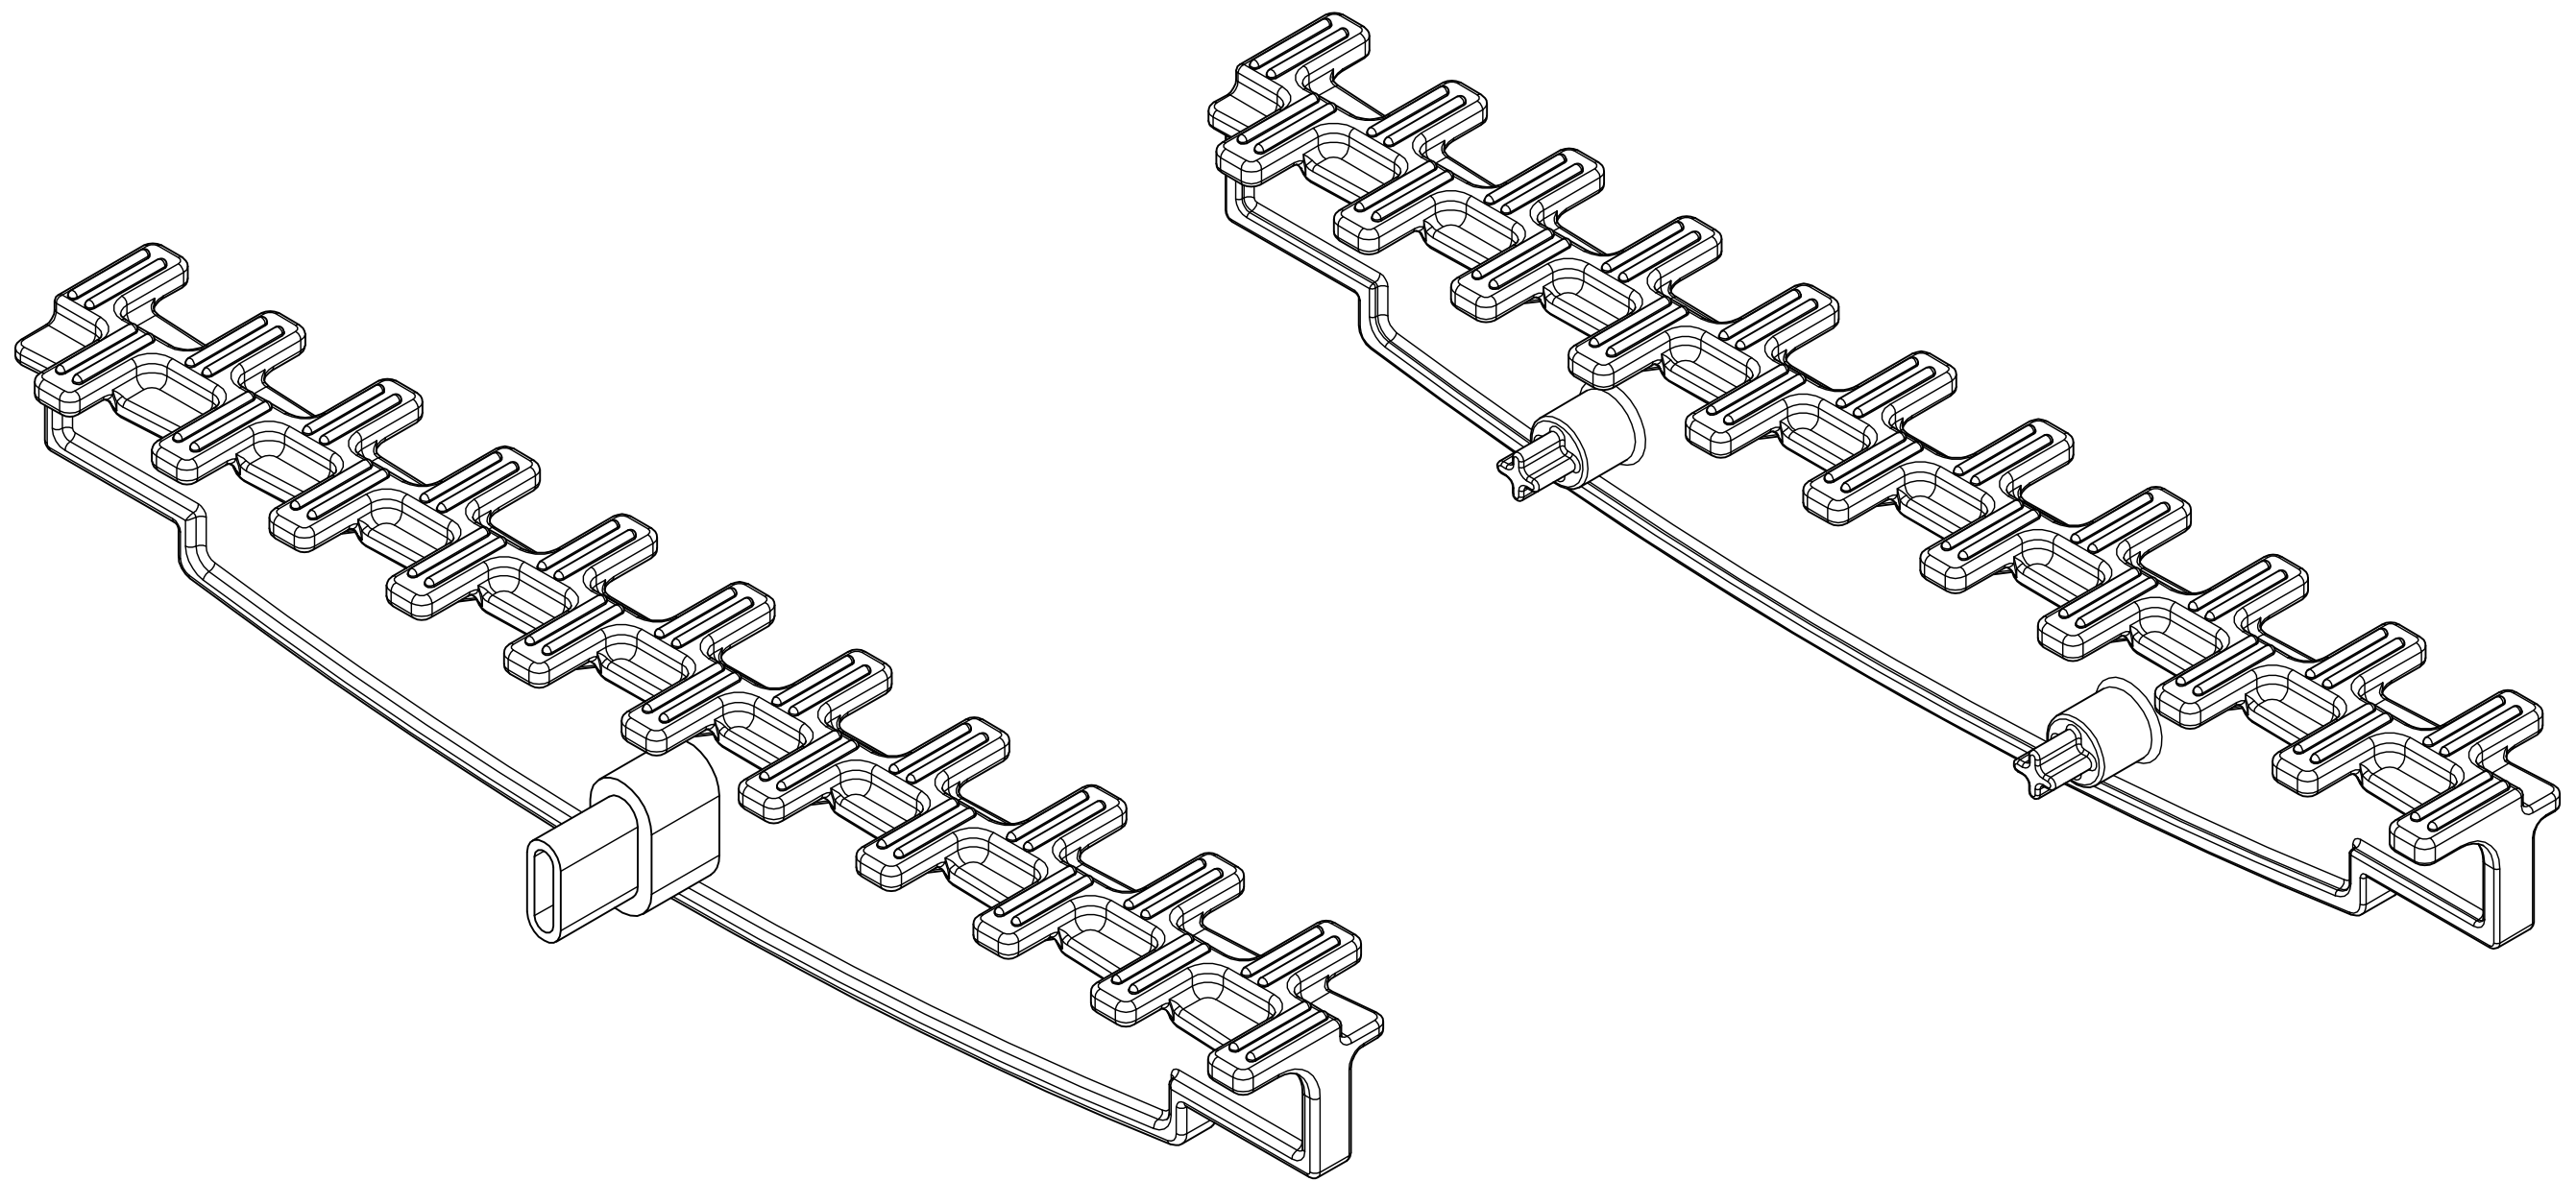

GRIGLIA PISCINA MODULARE
250-1 Perno e 250-2 Perni

Designed by	Checked by	Approved by	Date	Date	
				12/02/2015	
ITALIAN POOL			Quote modelli 200, 250 e 300		
			Trav Griglia Piscina 200, 250, 300	Edition Ver07	Sheet 8 / 12