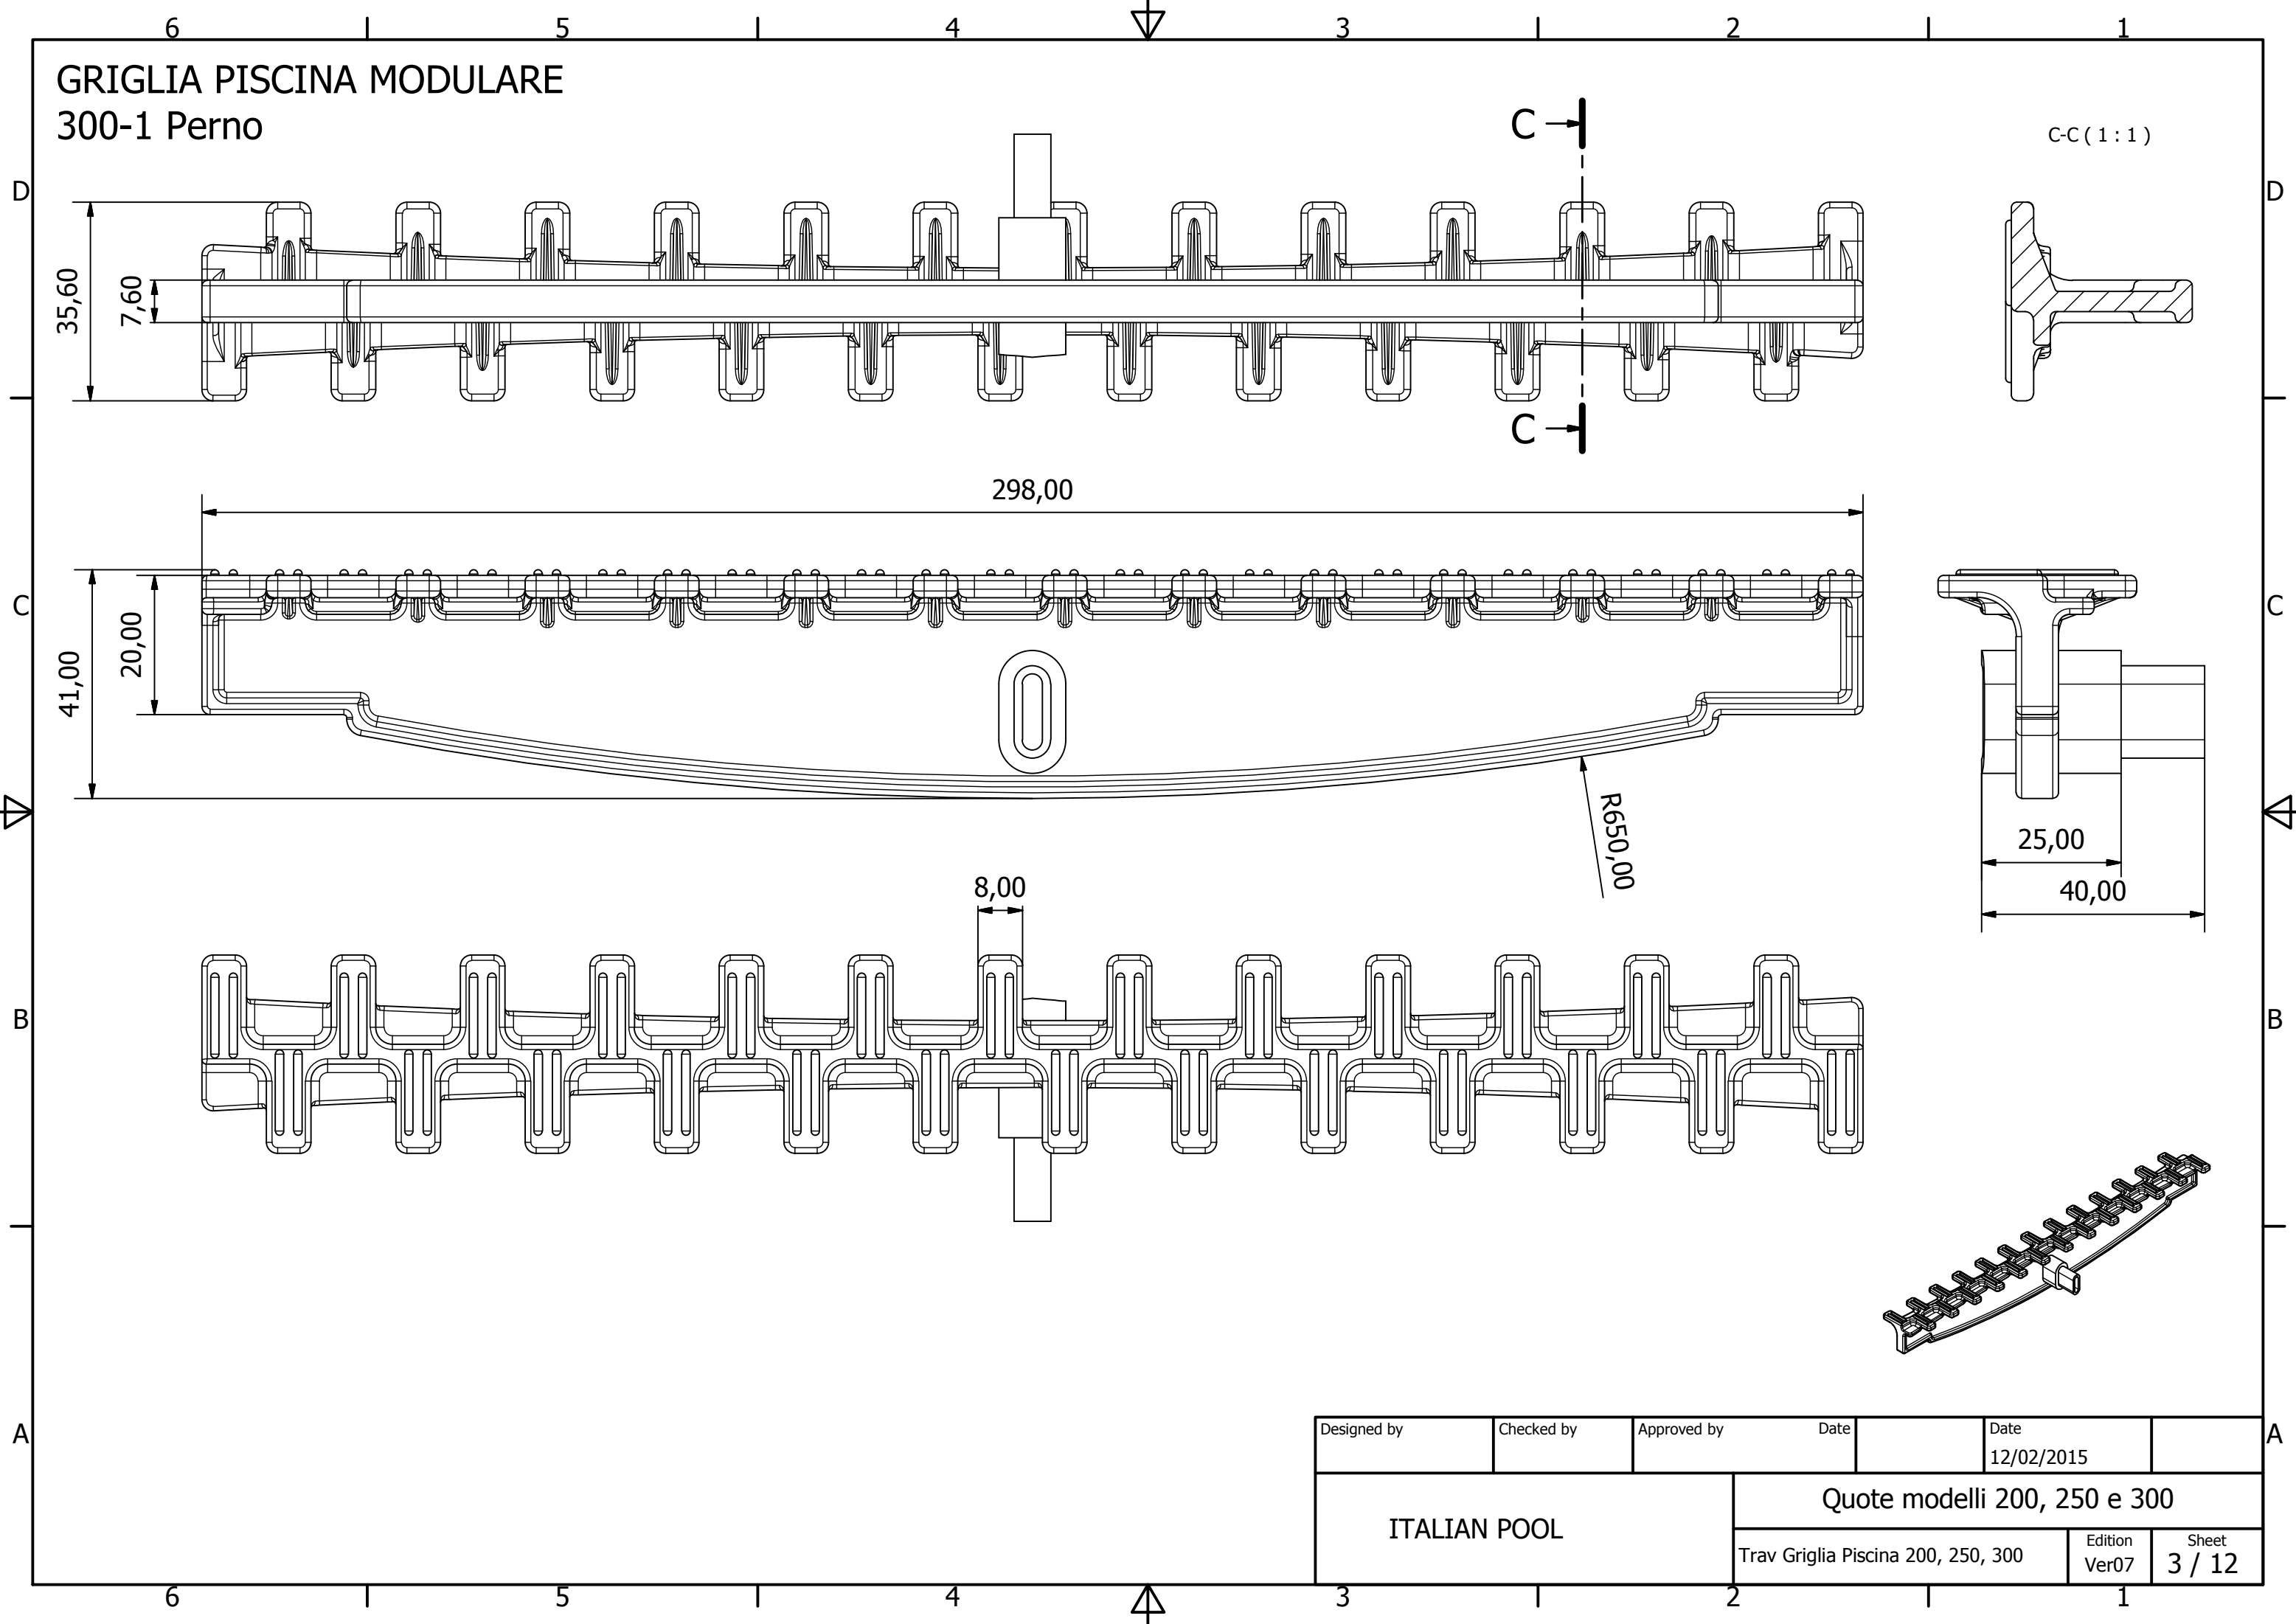

GRIGLIA PISCINA MODULARE

300-1 Perno

Designed by	Checked by	Approved by	Date	Date	
				12/02/2015	
ITALIAN POOL			Quote modelli 200, 250 e 300		
			Trav Griglia Piscina 200, 250, 300	Edition Ver07	Sheet 3 / 12