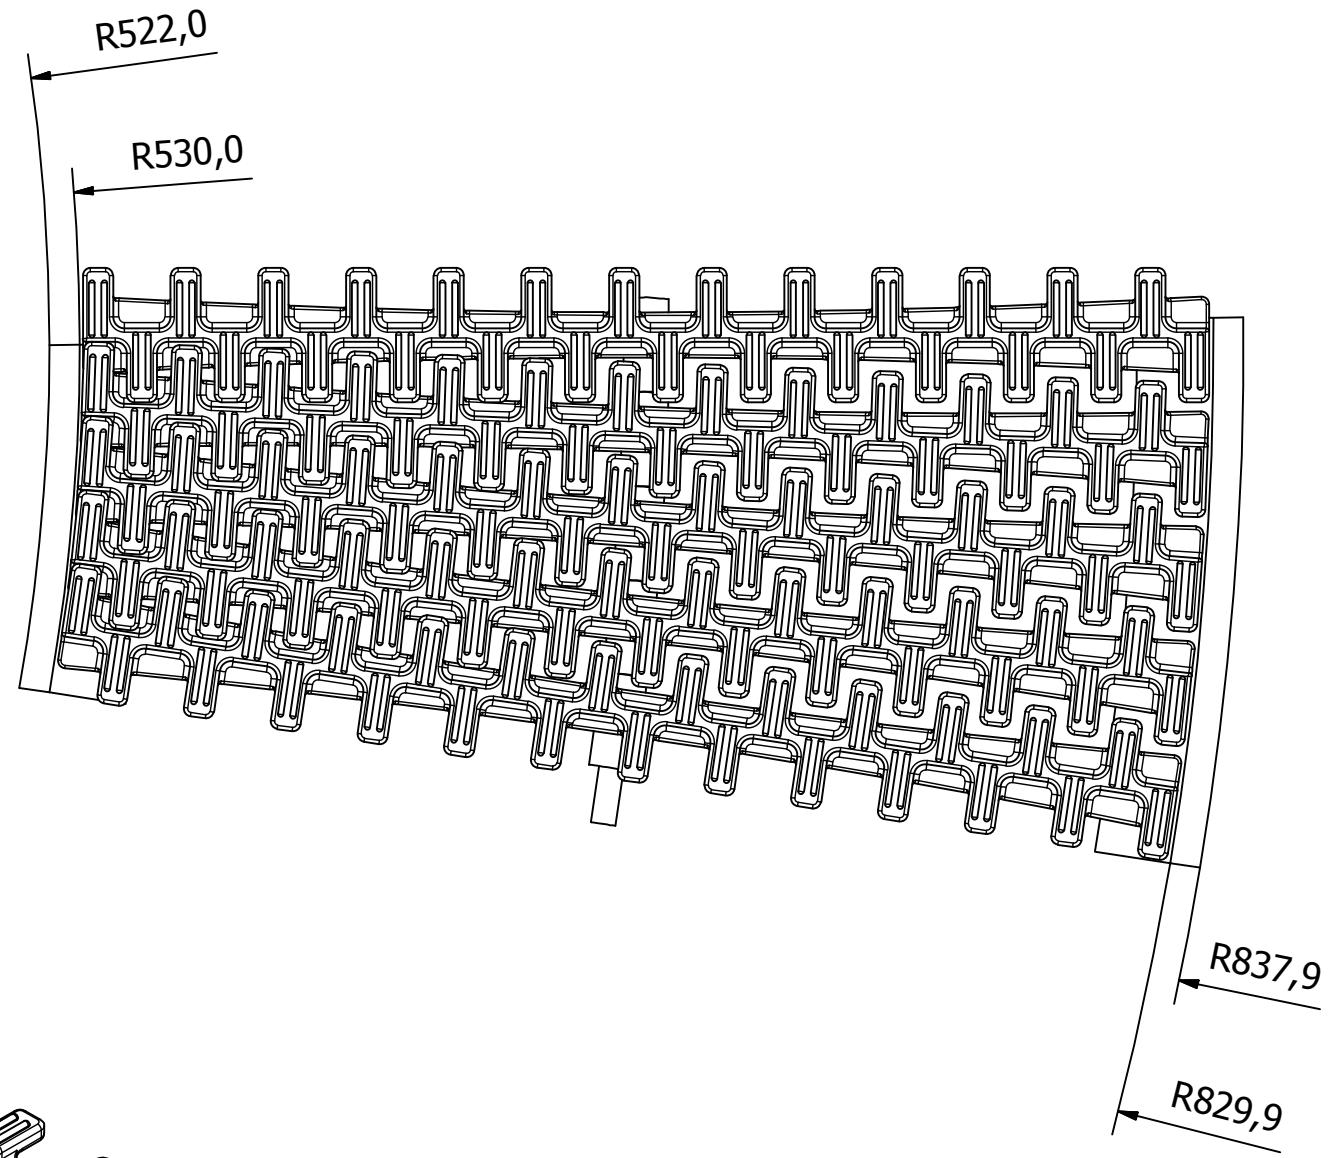

GRIGLIA PISCINA MODULARE
300-1 Perno

Designed by	Checked by	Approved by	Date	Date	
				12/02/2015	
ITALIAN POOL			Quote modelli 200, 250 e 300		
			Trav Griglia Piscina 200, 250, 300	Edition Ver07	Sheet 12 / 12