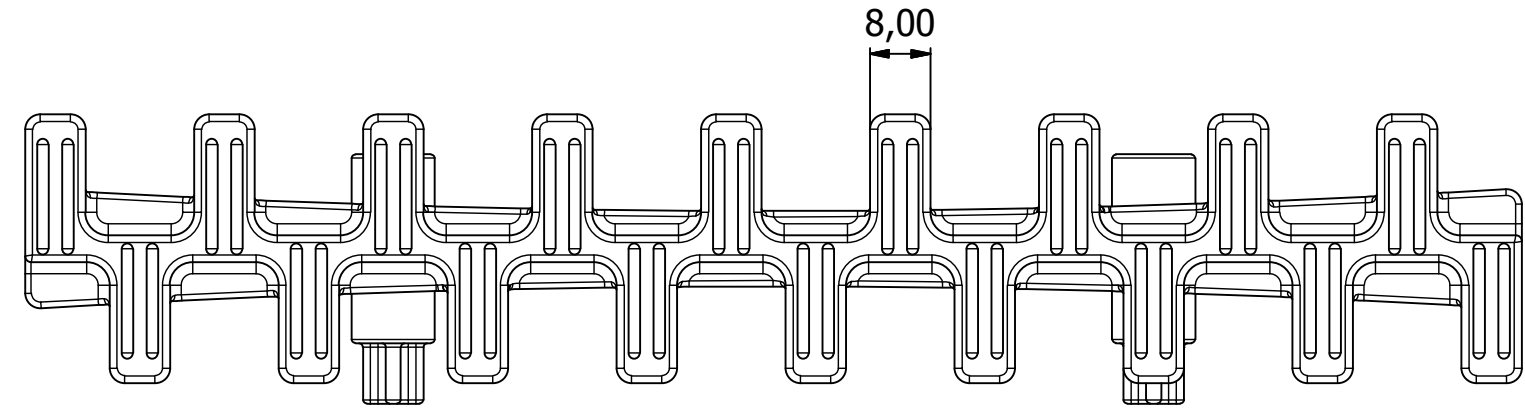

Designed by	Checked by	Approved by	Date	Date	
				12/02/2015	
ITALIAN POOL			Quote modelli 200, 250 e 300		
			Trav Griglia Piscina 200, 250, 300	Edition Ver07	Sheet 4 / 12