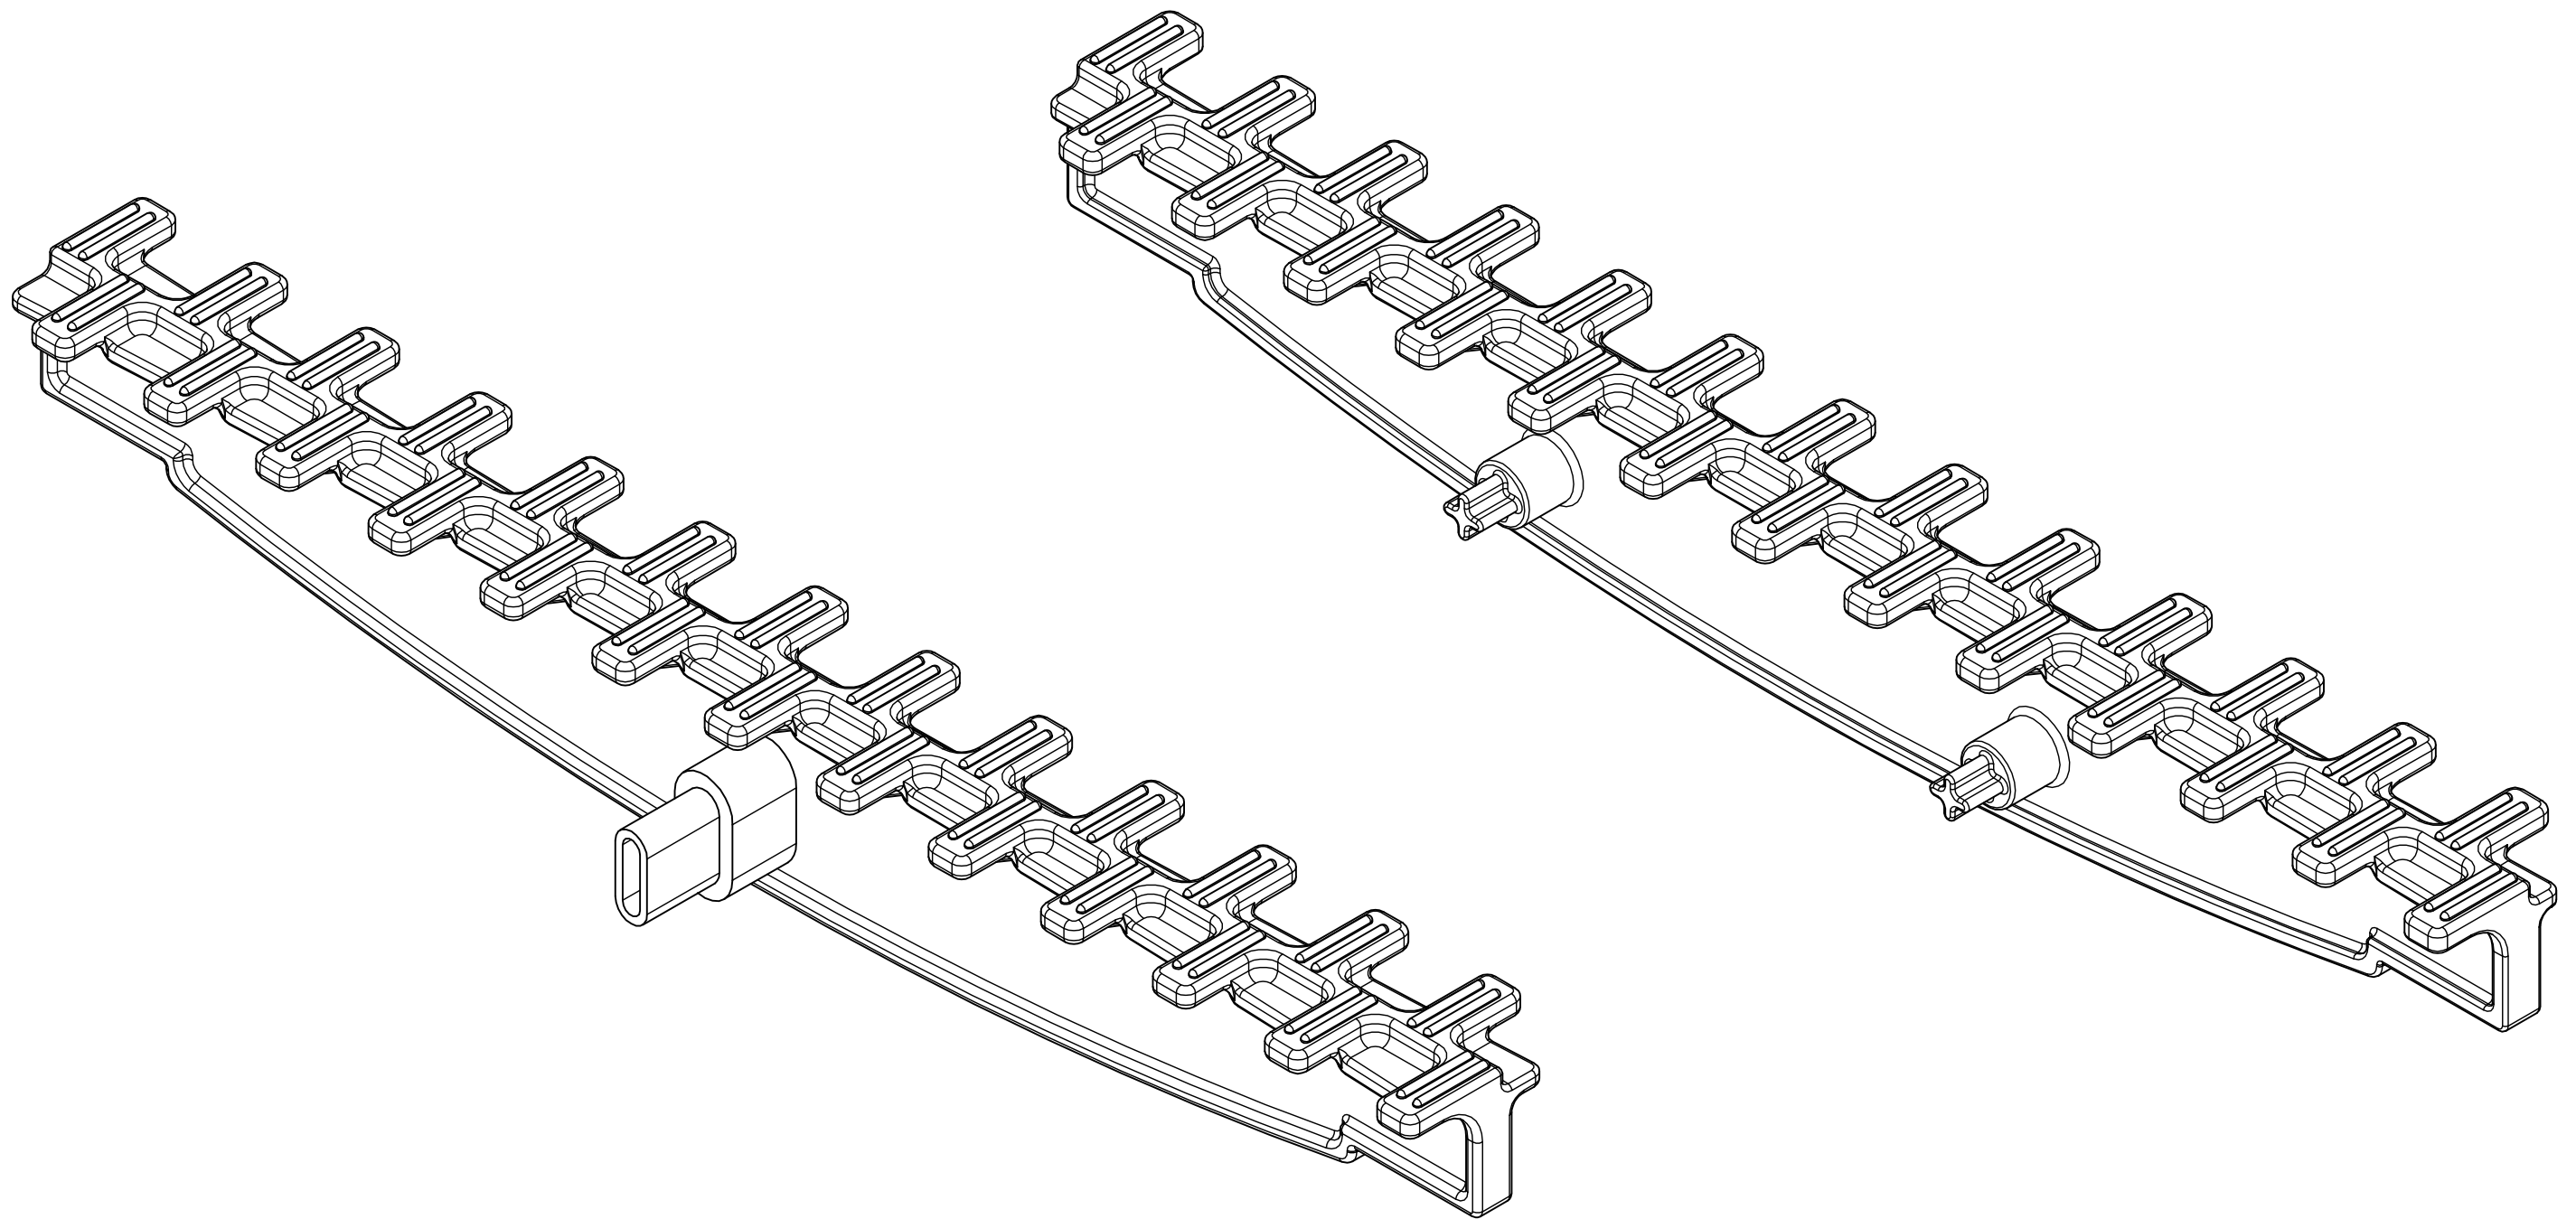

GRIGLIA PISCINA MODULARE
300-1 Perno e 300-2 Perni

Designed by	Checked by	Approved by	Date	Date	
				12/02/2015	
ITALIAN POOL			Quote modelli 200, 250 e 300		
			Trav Griglia Piscina 200, 250, 300	Edition Ver07	Sheet 9 / 12