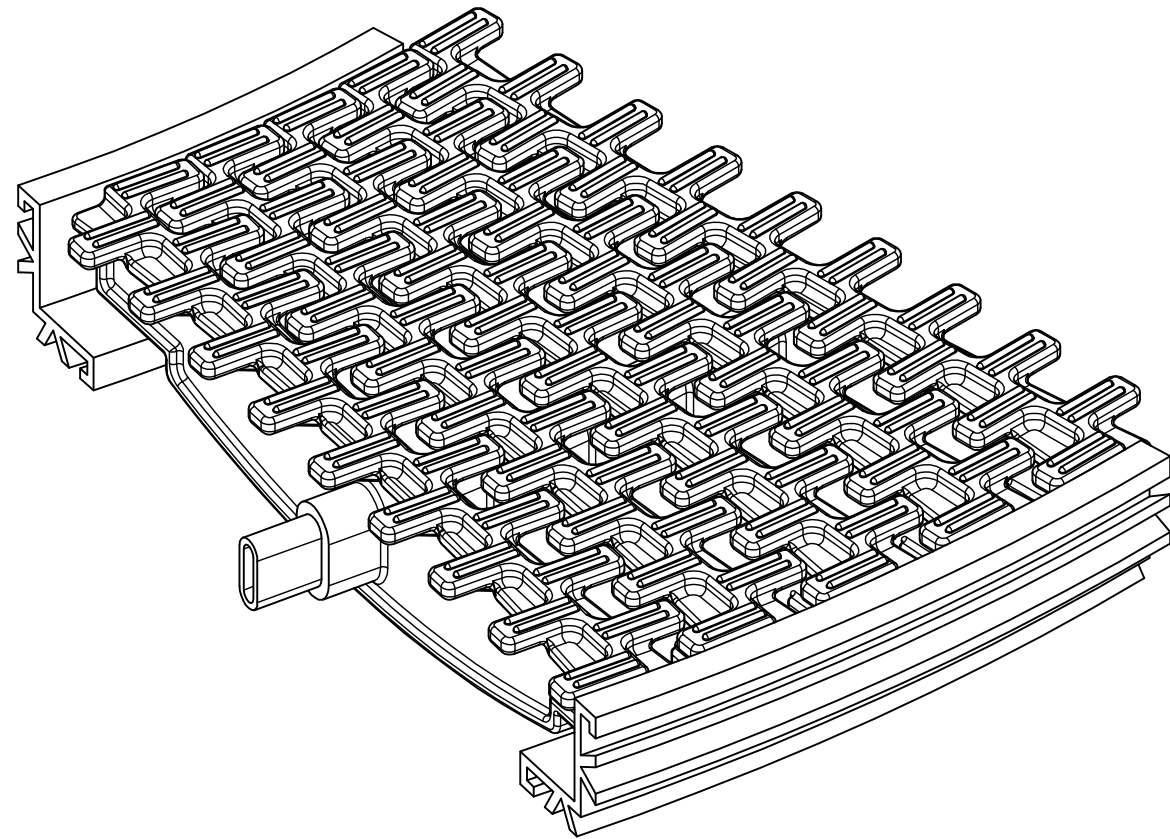

GRIGLIA PISCINA MODULARE
200-1 Perno

Designed by	Checked by	Approved by	Date	Date	
				12/02/2015	
ITALIAN POOL			Quote modelli 200, 250 e 300		
			Trav Griglia Piscina 200, 250, 300	Edition Ver07	Sheet 10 / 12