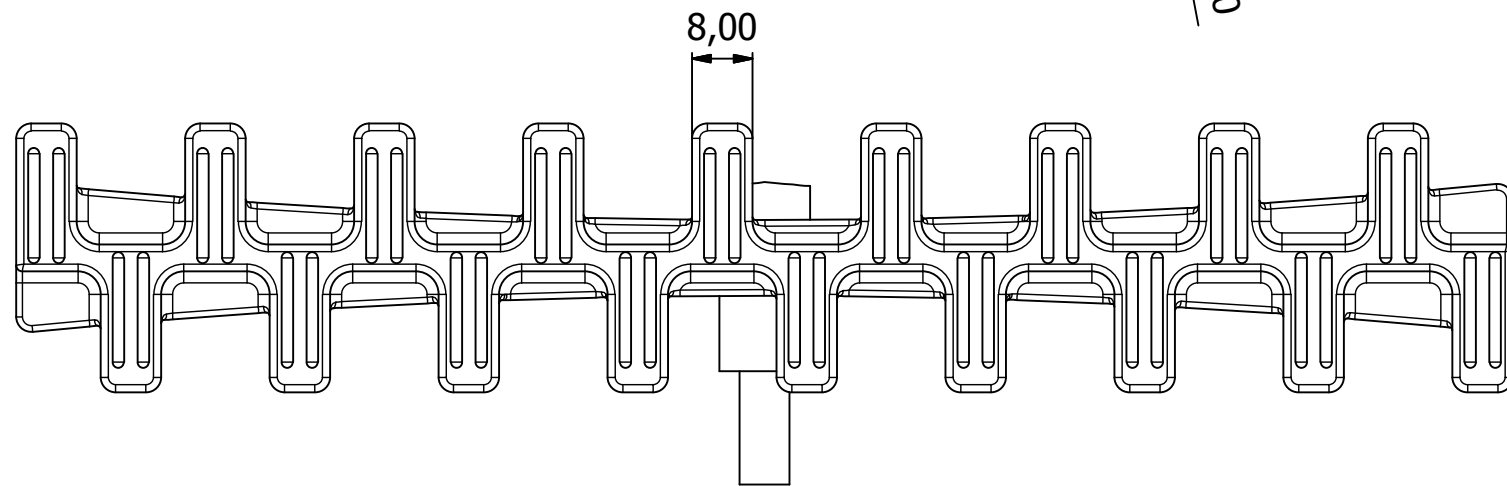

GRIGLIA PISCINA MODULARE  
200-1 Perno

A-A (1:1)

Designed by	Checked by	Approved by	Date	Date	
				12/02/2015	
ITALIAN POOL			Quote modelli 200, 250 e 300		
			Trav Griglia Piscina 200, 250, 300	Edition Ver07	Sheet 1 / 12