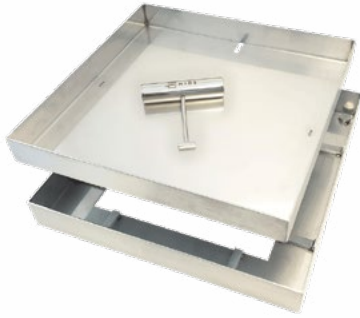

## Drain Covers

HIDE Drain covers allow for your chosen landscape material to seamlessly conceal the drain access, resulting in a visually appealing and discreet service cover.

HIDE Drain Cover Kits are designed to allow water to flow from outdoor patio areas providing long term durability and improved visual appeal.

Consult your drain layer for site water flow and outlet suitability.

HIDE is specified for install in pedestrian areas.

Standard drain grate

With a HIDE Cover

SKIMMER LIDS | ACCESS COVERS | **DRAIN COVERS** | CONCRETE COVERS