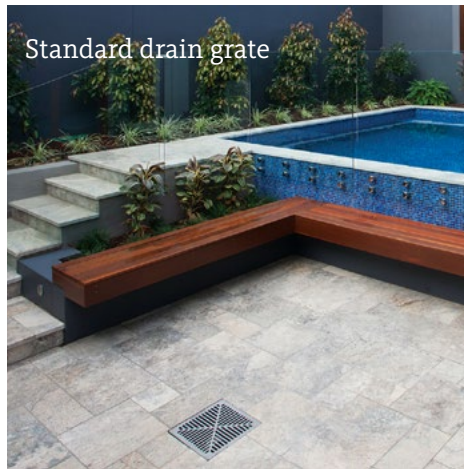

With a HIDE Cover

Standard drain grate