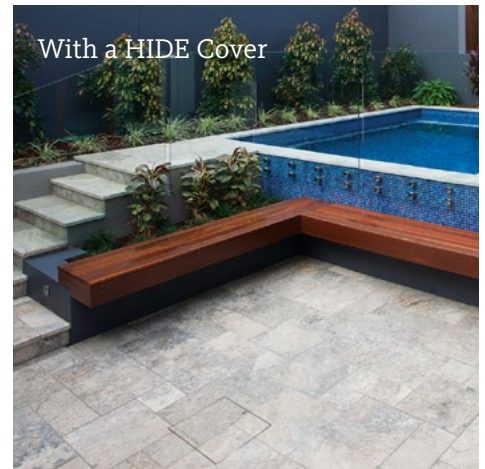

With a HIDE Cover

SKIMMER LIDS | ACCESS COVERS | **DRAIN COVERS** | CONCRETE COVERS