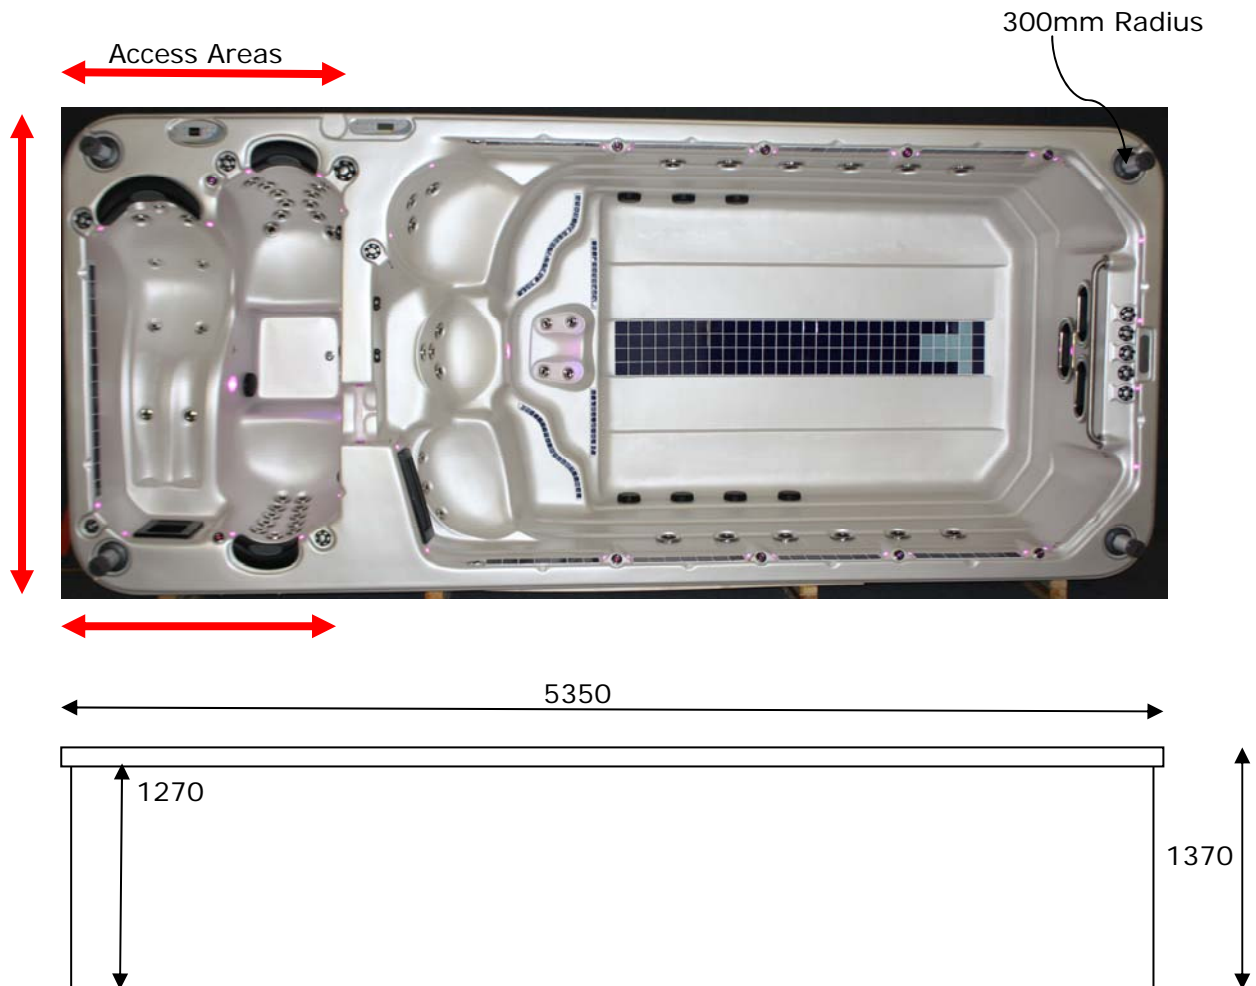

Catalina™ Marathon 18/3 and 18/5 Dual Temperature Swimspa Dimensions

Marathon 18/3 version shown

Key

Please note these arrows indicate the access sides for service and maintenance. If you have a specific installation requirement that restricts access to the service areas we will be pleased to discuss the manufacture of a Swimspa to your own design requirements.