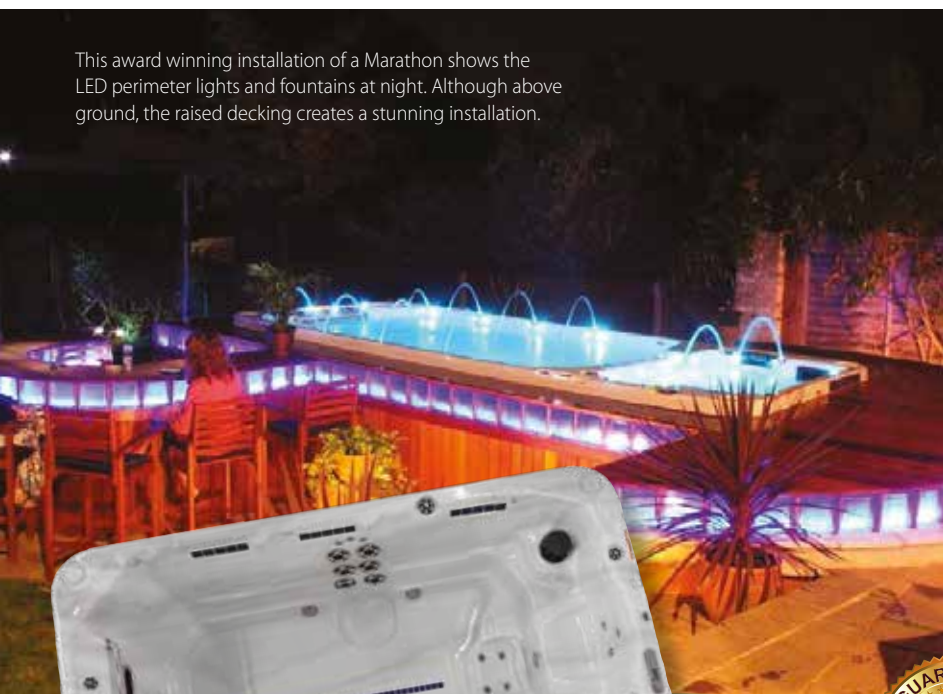

Orinoco Pool

The Orinoco is a no nonsense fitness pool designed with exercise in mind. This fitness pool with stand up massage station and exercise/rowing kit is ideal for serious swimmers or those that already have, or would like, separate pool and spa. Its fully insulated shell makes it the perfect alternative to a traditional pool and 3 different performance power options means you can have the perfect fitness pool to match your swimming ability. It is available either above or in ground and has the option to add a built in sundeck, a padded sun lounger with cooling water misters to keep things comfortable whilst you enjoy the sun.

This award winning installation of a Marathon shows the LED perimeter lights and fountains at night. Although above ground, the raised decking creates a stunning installation.